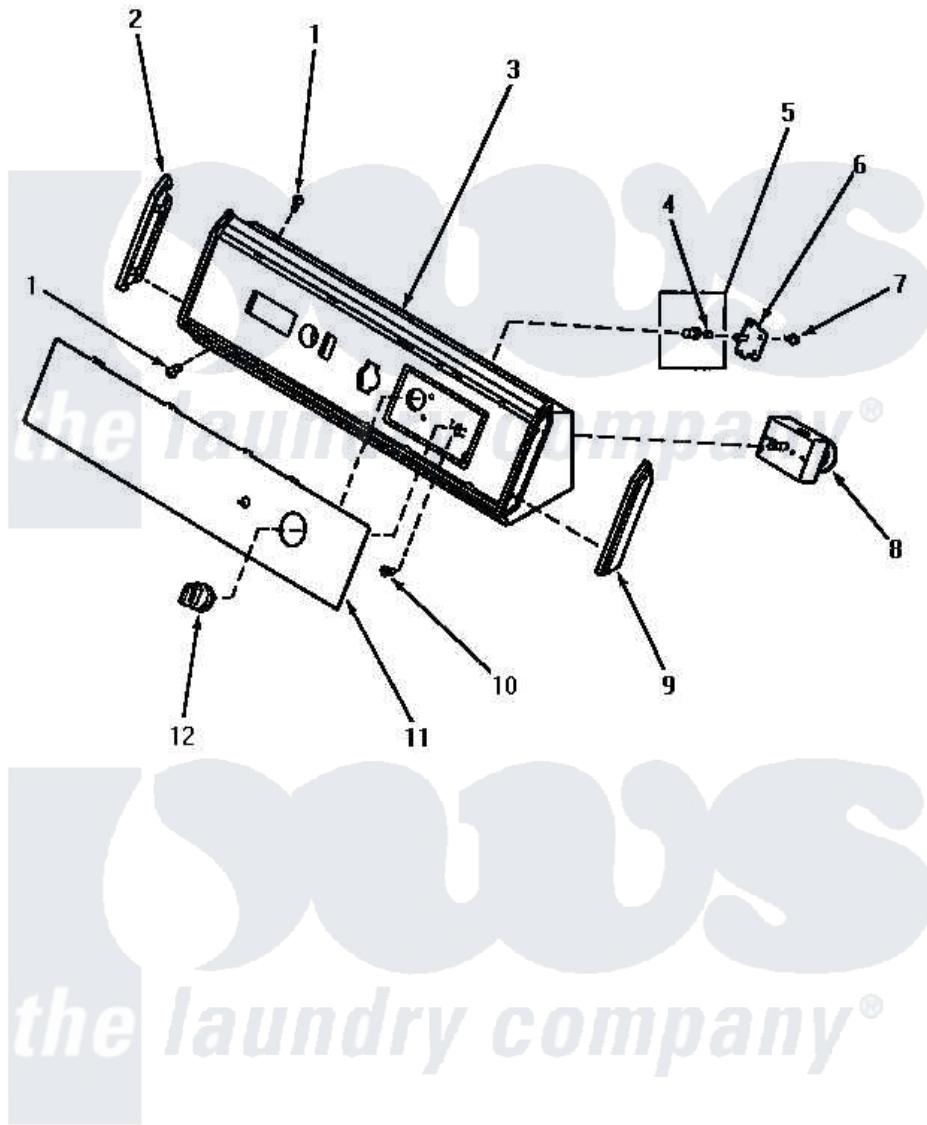

Amana NE3313 04 - GRAPHIC PANEL, CONTROL HOOD & CONTROLS

GRAPHIC PANEL, CONTROL HOOD AND CONTROLS

Amana [Residential Amana NE3313 Washer Parts](#) Parts Diagram 04 - GRAPHIC PANEL, CONTROL HOOD & CONTROLS

[Click on the part number to view part](#)

Item	Original Part Number	Replaced By	Status	Part Description
"	NOTE:		Not Available	IF DRYER IS INSTALLED IN A MANUFACTURED (MOBILE) HOME, OR IF LOCAL CODES DO NOT PERMIT GROUNDING THROUGH THE NEUTRAL, THIS WIRE WILL NOT BE ON THE DRYER. SEE I
1	31752		Not Available	SCREW, No.8ABX3/4 POZIDRI
2	31249		Not Available	CAP, END-L.H.-CHROME
3	59955		Not Available	ASSY, HOOD & MOUNTING P
4	10519		Not Available	RETAINER
5	59788		Not Available	ASSY, PUSH-TO-START BUT
6	59449		Not Available	SWITCH, PUSH-TO-START
7	23962	W10116760		Screw
8	59418			Timer, 2 Cycle
9	31248			Cap, End-RH-Chrome
10	V50816	00767		Screw, 8A X 3/8 HeX Washer

11	59489	Not Available	PANEL, GRAPHIC
12	59793	Not Available	ASSY, TIMER KNOB & SKIRT