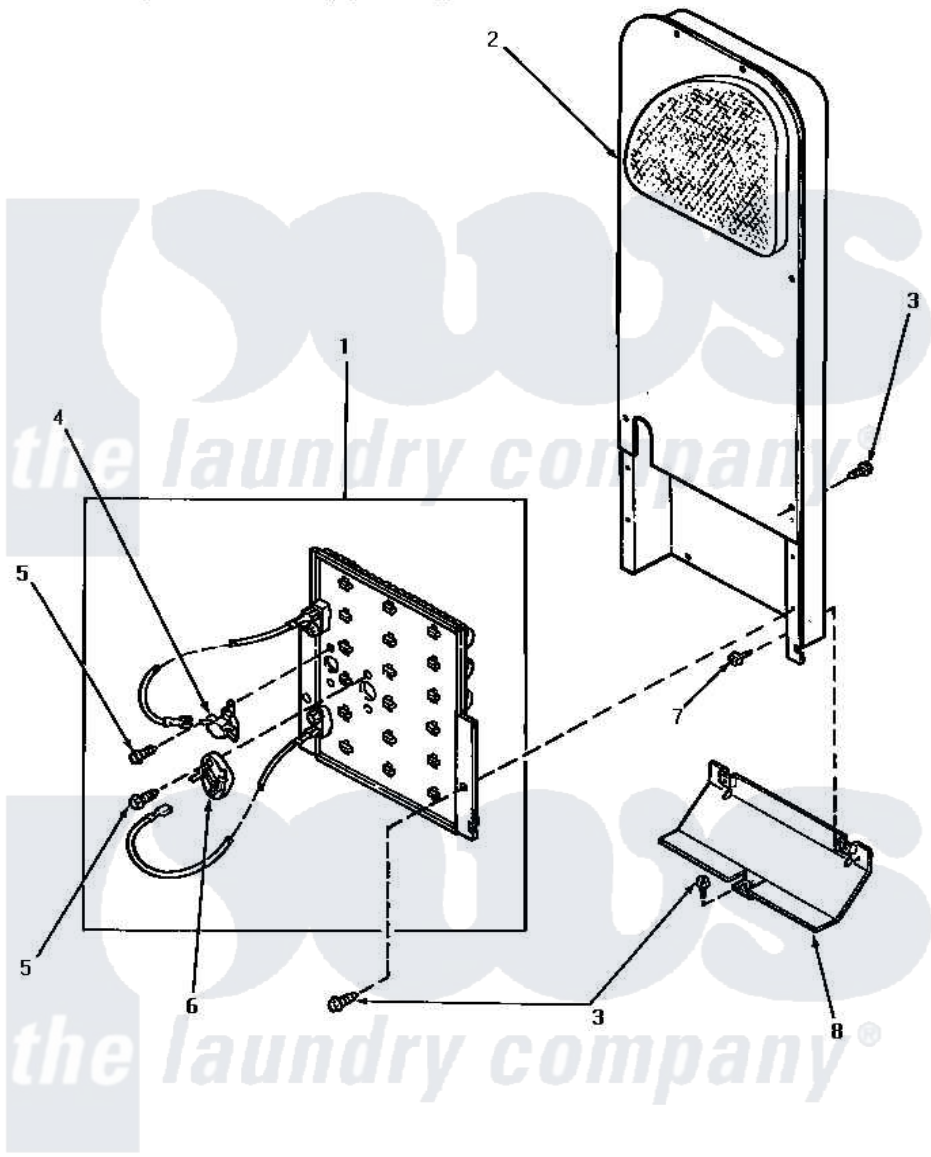

**Amana NE3313 05 - HEATER BOX (STARTING SN S6271976XG)**

**HEATER BOX  
(Electric Models starting Serial No. S6271976XG)**

Amana [Residential Amana NE3313 Washer Parts](#) Parts Diagram 05 - HEATER BOX (STARTING SN S6271976XG)

[Click on the part number to view part](#)

Item	Original Part Number	Replaced By	Status	Part Description
1	<a href="#">61928</a>			Heater Assembly 208V
"	<a href="#">61927</a>			Heater Assembly
2	61161P	<a href="#">503605</a>		Assembly, Heater Duct
3	33562	<a href="#">27001200</a>		Screw
4	<a href="#">62461</a>			Limit Thermostat
5	23222	<a href="#">3177991</a>		Screw
6	490P3	<a href="#">R9900489</a>		Thermistor-Fix
7	51780	<a href="#">3390631</a>		Screw, 10-16 X 3/8
8	60952		Not Available	SHIELD,HEAT DUCT