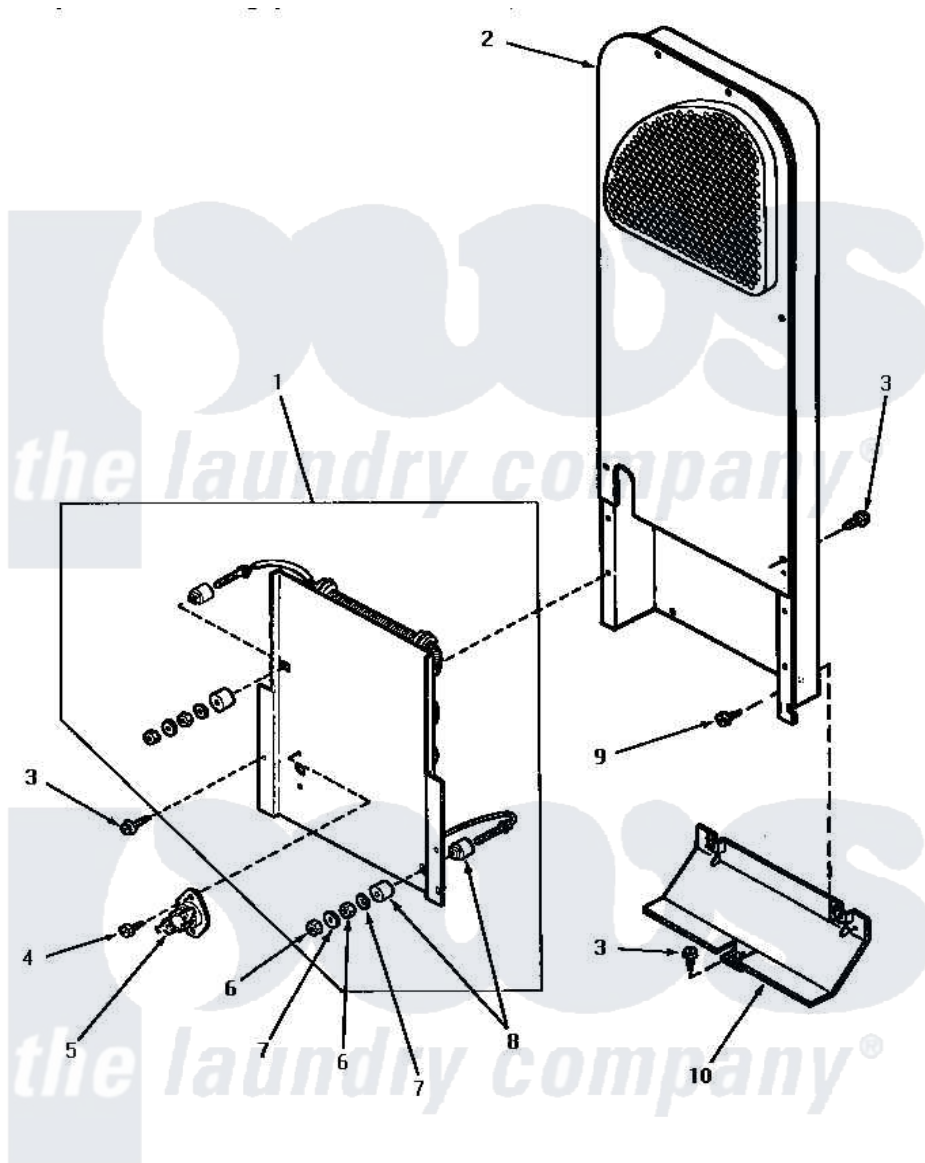

Amana NE3313 06 - HEATER BOX (THRU SN S6271975XG)

HEATER BOX (Electric Models through Serial No. S6271975XG)

Amana [Residential Amana NE3313 Washer Parts](#) Parts Diagram 06 - HEATER BOX (THRU SN S6271975XG)
 Click on the part number to view part

Item	Original Part Number	Replaced By	Status	Part Description
1	61928			Heater Assembly 208V
"	61927			Heater Assembly
2	61161P	503605		Assembly, Heater Duct
3	33562	27001200		Screw
4	23222	3177991		Screw
5	56082			Thermostat, Limit
6	Q6163		Not Available	NUT
7	56552		Not Available	LOCKWASHER
8	57408			Insulator
9	51780	3390631		Screw, 10-16 X 3/8
10	60952		Not Available	SHIELD,HEAT DUCT