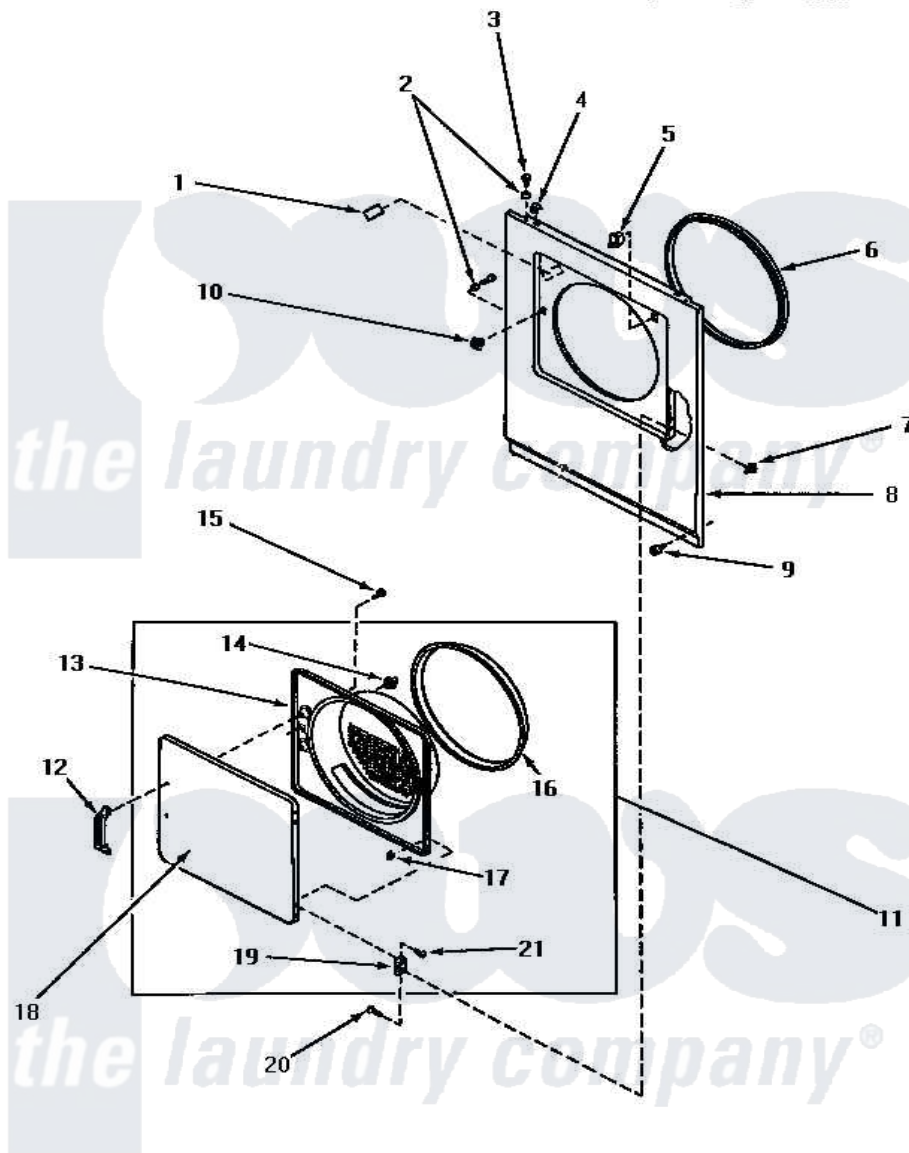

Amana NE3313 07 - LOADING DOOR, FRONT PANELS & ACCESS DOOR

LOADING DOOR, FRONT PANELS AND ACCESS DOOR

Amana [Residential Amana NE3313 Washer Parts](#) Parts Diagram 07 - LOADING DOOR, FRONT PANELS & ACCESS DOOR

[Click on the part number to view part](#)

Item	Original Part Number	Replaced By	Status	Part Description
1	58854			Repl By 500281
2	56079	505187		Locator, Panel
3	32671	Y014874		Screw, Idler Arm And Sleeve
4	28835	22001650		Fastener, Spring
5	57012	W10169313		Switch-Dor
6	Y61380			Seal, Front Panel
7	51236	488130		Nut
8	62420W		Not Available	FRONT PANEL, WHITE
"	62420L	62420LP		Assembly
"	62420H		Not Available	FRONT PANEL, HARVEST GOLD
9	58637	27001200		Screw
10	54660	LA-1003		Door Catch Kit
11	62151L		Not Available	ASSY,DOOR
"	62151W		Not Available	ASSY,DOOR
"	62151H		Not Available	ASSY,DOOR

12	54068P	61925		Pull Door Commercial Black
13	62152H		Not Available	INNER DOOR PANEL, HARVEST GOLD
"	62152L	62152P		Liner
"	62152W		Not Available	LINER,DOOR
14	54661	LA-1003		Door Catch Kit
15	Y33561	489464		Screw
16	61379	61379P		Door Seal
17	23407			Nut, Speed-8A Tinn C15
18	62153L		Not Available	DOOR
"	62153H			Door
"	62153W		Not Available	PANEL OUTER DOOR
19	56045			Hinge
20	22649			Screw, 8-32 X 13/32 FI
21	52864	500226		Screw, 8b-16 x 5/8 Tap