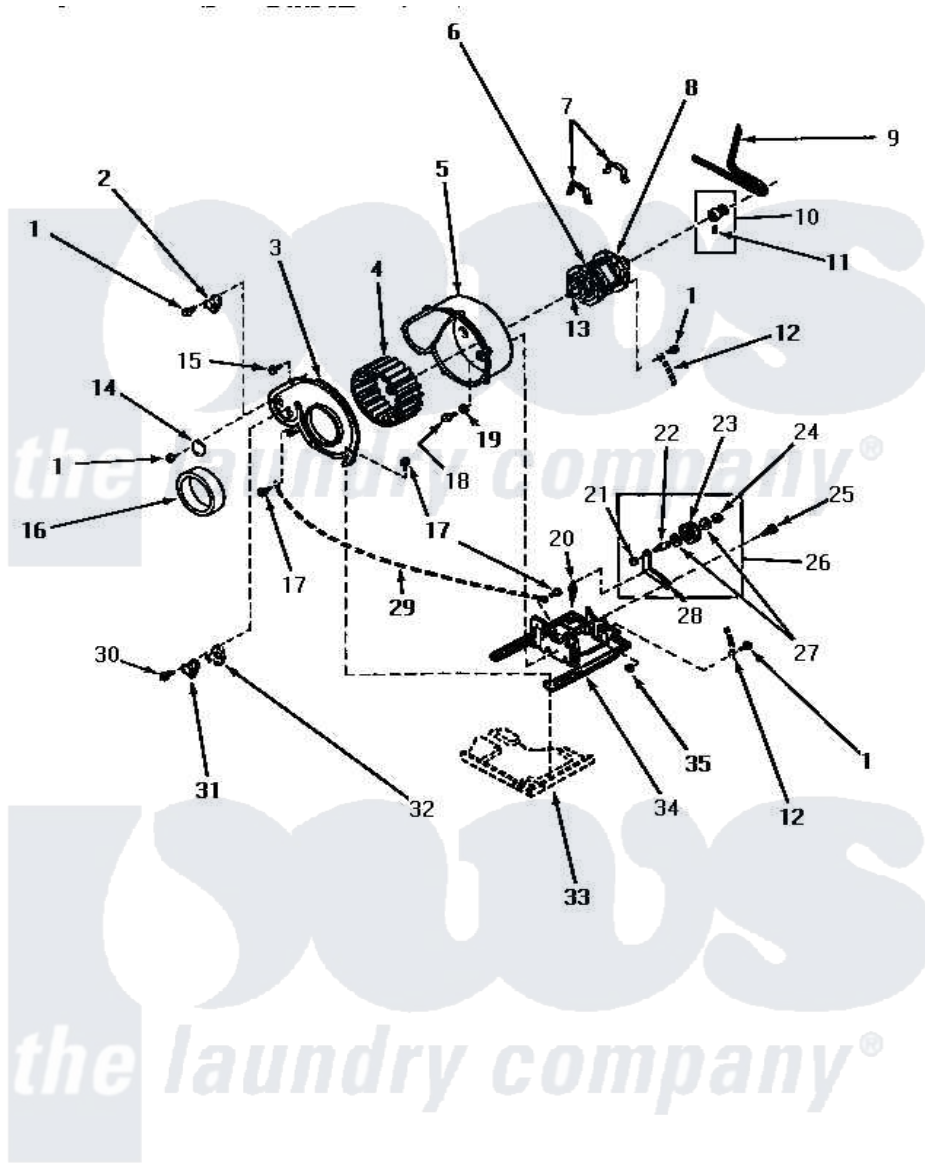

# Amana NE3313 08 - MOTOR, EXHAUST FAN & BELT

## MOTOR, EXHAUST FAN AND BELT

Amana [Residential Amana NE3313 Washer Parts](#) Parts Diagram 08 - MOTOR, EXHAUST FAN & BELT  
 Click on the part number to view part

Item	Original Part Number	Replaced By	Status	Part Description
1	23222	<a href="#">3177991</a>		Screw
2	56440	<a href="#">56410</a>		Thermostat
3	60938P		Not Available	COVER,BLOWER HOUSING
4	56000	<a href="#">510139P</a>		Assembly Blower Fan Package
5	<a href="#">56020</a>			Housing, Blower
6	Y58044	<a href="#">915P3</a>		Motor-Drve
7	Y58047	<a href="#">660658</a>		Clamp, Motor Mounting 343481 685441
8	59895		Not Available	MOTOR SWITCH, INTERNAL MOUNTED
"	53226		Not Available	SWITCH,MOTOR
"	53249		Not Available	SWITCH
9	59174	<a href="#">40111201</a>		Belt, Cylinder
10	59173		Not Available	MOTOR PULLEY ASSEMBLY
11	52906		Not Available	SETSCREW
12	Y00000000		Not Available	SEE NOTE GROUND WIRE, GREEN

13	<a href="#">27604P</a>		Never-Seeze 1 Oz Tube
14	61203	Not Available	COVER PLATE
15	23962	<a href="#">W10116760</a>	Screw
16	56065	Not Available	SEAL
17	51780	<a href="#">3390631</a>	Screw, 10-16 X 3/8
18	33562	<a href="#">27001200</a>	Screw
19	20492	<a href="#">M0270504</a>	Washer
20	<a href="#">56076</a>		Spring, Idler
21	56156	<a href="#">358160</a>	Nut
22	<a href="#">56461</a>		Shaft
23	<a href="#">Y54414</a>		Assembly, Wheel And Bearing
24	<a href="#">23748</a>		Ring, Retaining
25	56587	Not Available	SCREW, 1/4-20 HEX HD SH
26	Y56170	<a href="#">56170P</a>	Assembly- Idle
27	<a href="#">52549</a>		Washer, 501 ID X3/4 Odx
28	56057	Not Available	LEVER, IDLER
29	Y00000000	Not Available	SEE NOTE GROUND WIRE, GREEN -- (THROUGH SERIAL NO. S6181365XA)
30	23222	<a href="#">3177991</a>	Screw
31	56440	<a href="#">56410</a>	Thermostat
33	Y00000000	Not Available	SEE NOTE BASE
34	Y60816	<a href="#">503613</a>	Mount, Motor
35	52566	<a href="#">27001225</a>	Nut, Jam Mid Lock 1/4-20