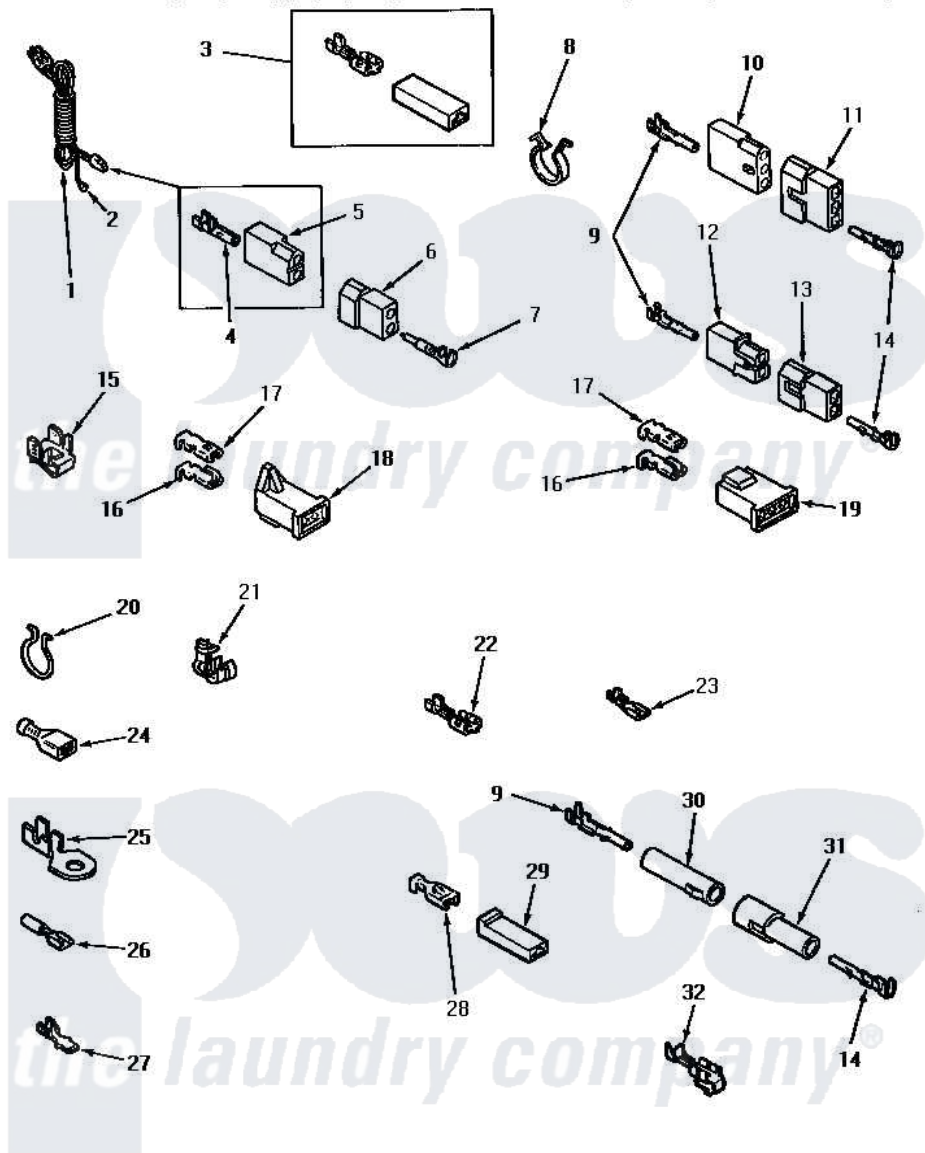

Amana NE3313 09 - POWER CORD & TERMINALS

POWER CORD AND TERMINALS

Amana [Residential Amana NE3313 Washer Parts](#) Parts Diagram 09 - POWER CORD & TERMINALS
 Click on the part number to view part

Item	Original Part Number	Replaced By	Status	Part Description
1	Y56222	27001142		Cord, Power
2	Y00000000		Not Available	SEE NOTE GROUND WIRE, GREEN
3	Y00237			Terminal-Female 1/4 ((1) 12 GAUGE Wire Or(2) 18 GA
4	00130			Terminal, Pin-1/8 Femal
5	56265			Receptacle, 2 Circuit
6	56266			Plug
7	Y00127			Terminal, Pin-1/8 Male
8	61510	504034		Clip, Wire
9	Y00117	5011-XX		093 Female Socket
10	23039	697780		Receptacle,
11	23040			Plug-3 Circuit
12	56451			Receptacle, 2 Circuit
13	56448			Terminal Block Plug
14	Y00116			Terminal, Pin-Male
15	Y00161	B5733302		Clip, Ground

16	Y00190		Connector-Receptacle
17	Y00189		Terminal, Spade
18	58799		Connector-2 Circuit
19	58800	Not Available	CONNECTOR-3 CIRCUIT (3 CIRCUIT CONNECTOR)
20	51291		Clip, Wire
21	21903	211881	Grommet, Cord Part Not Used- Gas Models Only
22	Y00121	Not Available	SPADE TERMINAL(12 GAUGE) (1/4 INCH-(2) 18 GAUGE WIRES O
"	Y00119	Not Available	SPADE TERMINAL(18 GAUGE) (1/4 INCH-(1) 18 GAUGE WIRE)
"	Y00222	Not Available	TERMINAL,FEMALE-1/4 SP
23	Y00124		Spade Terminal (18 Gauge) (3/16 Inch-(1) 18 Gauge Wire-
"	Y00209		Spade Terminal (18 Gauge) (3/16 Inch-(2) 18 Gauge Wires-
"	00156	00156SRE	65br30/Fl
24	Y00163	285432	Terminal
"	Y00165		Insulated Spade Terminal
25	00110		No.10 18 Gauge Wire
"	Y00111		Ring Terminal No.10 No.10 18 Gauge Wires Or
26	Y00215		Barrel Insulated Spade
"	Y00214	Not Available	BARREL INSULATED SPADE(18 GAUG (1/4 INCH-18 GAUGE WIRE)
27	Y00138		Male Tab Terminal 18 Gauge Wire)
"	Y00139	Y00138	Male Tab Terminal 18 Gauge Wire)
28	Y00115		Lock In Spade Terminal (18 Gaug (1/4 Inch-(1) 18 Gauge Wire)
"	00122	Not Available	(1/4 INCH-(2) 18 GAUGE WIRES O
29	90789		Connector
30	26301		Receptacle, Molex
31	26302	Not Available	PLUG,1 CIRCUIT
32	Y00114		Spade Terminal