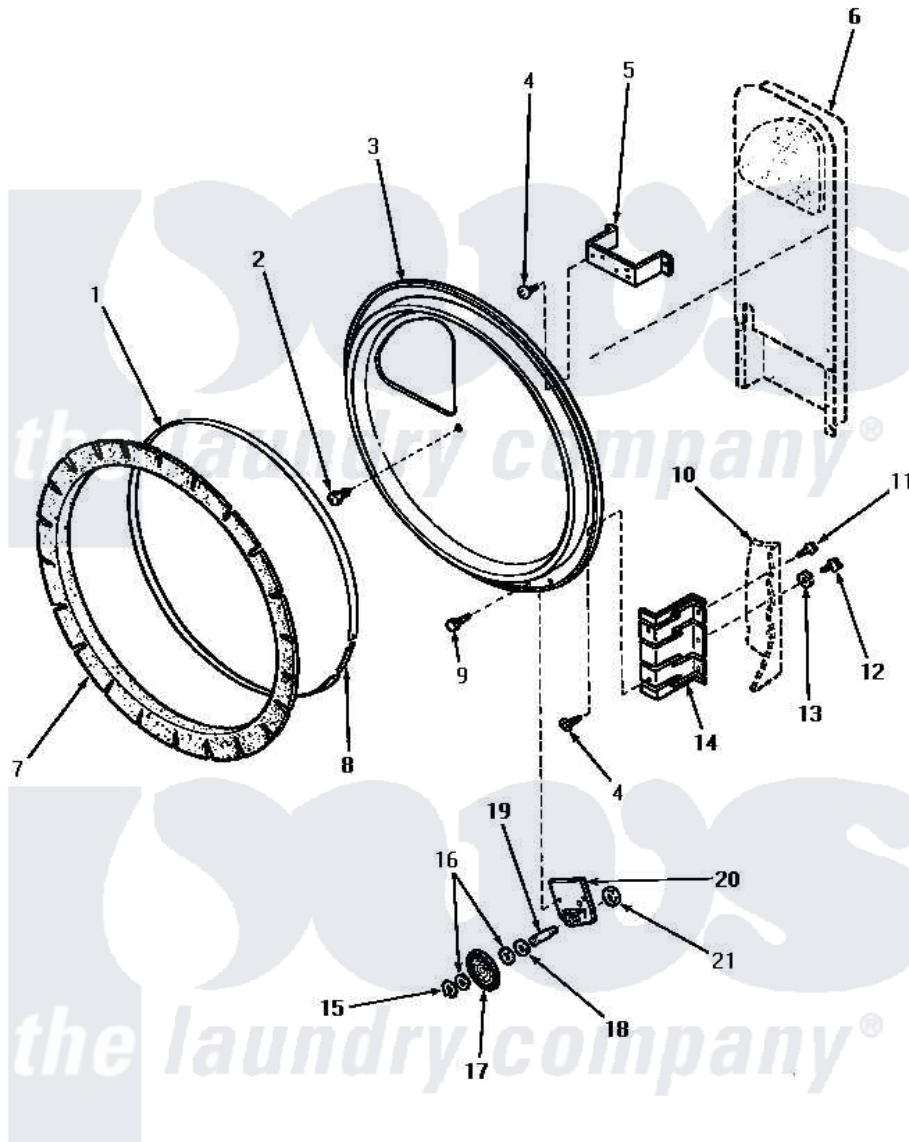

Amana NE3313 10 - REAR BLKHD, FELT SEAL & CYLINDER ROLLER

REAR BULKHEAD, FELT SEAL AND CYLINDER ROLLER

Amana [Residential Amana NE3313 Washer Parts](#) Parts Diagram 10 - REAR BLKHD, FELT SEAL & CYLINDER ROLLER

[Click on the part number to view part](#)

| Item | Original Part Number | Replaced By | Status | Part Description |
|------|------------------------|--------------------------|---------------|-----------------------------|
| 1 | Y56090 | | Not Available | SEAL STRAP |
| 2 | Y33561 | 489464 | | Screw |
| 3 | 61135P | | Not Available | ASSY,REAR BULKHEAD |
| 4 | 56078 | M400664 | | SCrew Tap Trs Cr Rec 1016AB |
| 5 | 60823P | | | Bracket, Terminal Block |
| 6 | Y00000000 | | Not Available | SEE NOTE HEAT DUCT |
| 7 | 56088 | | | Assembly, Seal |
| 8 | 52310 | | | Spring |
| 9 | 51780 | 3390631 | | Screw, 10-16 X 3/8 |
| 10 | Y00000000 | | Not Available | SEE NOTE CABINET |
| 11 | 33562 | 27001200 | | Screw |
| 12 | 52909 | | | Screw, 10B-16 X 1/2 HeX |
| 13 | 51474 | | Not Available | WASHER, 13/64IDX1/2ODX. |
| 14 | 56055 | | Not Available | BRACKET,BULKHEAD-REAR |
| 15 | 23748 | | | Ring, Retaining |

| | | | |
|----|-----------------------|------------------------|---------------------------------------|
| 16 | 52549 | | Washer, 501 ID X3/4 Odx |
| 17 | 56457 | 62649P | Roller- CY |
| 18 | 23886 | | Not Available WASHER,.578IDX1.25ODX1 |
| 19 | 56461 | | Shaft |
| 20 | 56042 | | Not Available BRACKET,CYLINDER ROLLER |
| 21 | 56156 | 358160 | Nut |