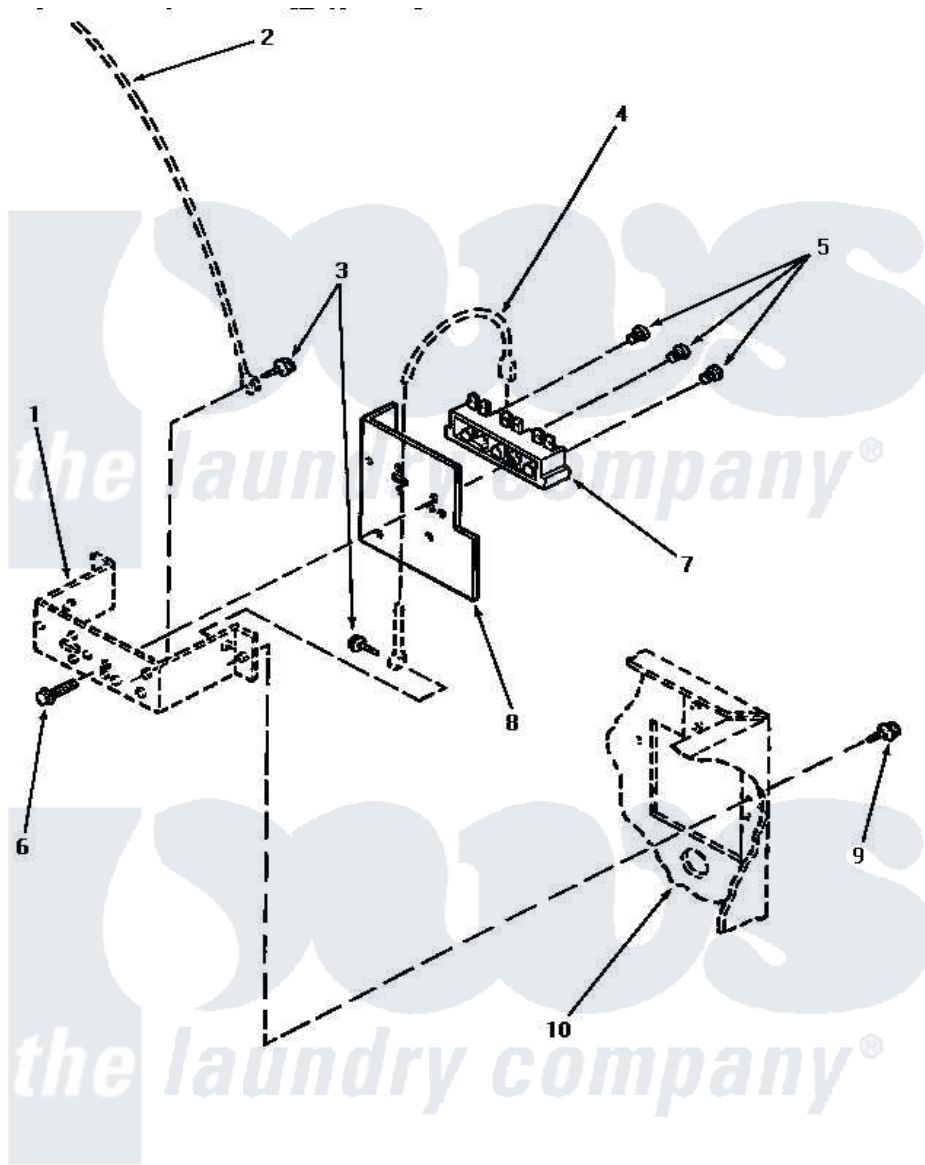

# Amana NE3313 11 - TERMINAL BLOCK (STARTING SN S6271976XG)

## TERMINAL BLOCK (Electric Models starting Serial No. S6271976XG)

Amana [Residential Amana NE3313 Washer Parts](#) Parts Diagram 11 - TERMINAL BLOCK (STARTING SN S6271976XG)  
 Click on the part number to view part

Item	Original Part Number	Replaced By	Status	Part Description
1	Y00000000		Not Available	SEE NOTE TERMINAL BLOCK BRACKET
2	Y00000000		Not Available	SEE NOTE GROUND WIRE, GREEN
3	<a href="#">20530</a>			Screw, 10-24 x 3/8 Hex
4	Y00000000		Not Available	SEE NOTE GROUND WIRE, GREEN -- (SEE NOTE)
5	Y61199	<a href="#">3400094</a>		Screw, 10-32 X 3/8
6	Y61200	<a href="#">501285</a>		Screw, No.12 X 9/16-Pla
7	61923P	<a href="#">61923</a>		Block, Terminal
8	<a href="#">56087</a>			Shield, Terminal Block
9	33562	<a href="#">27001200</a>		Screw
10	Y00000000		Not Available	SEE NOTE CABINET