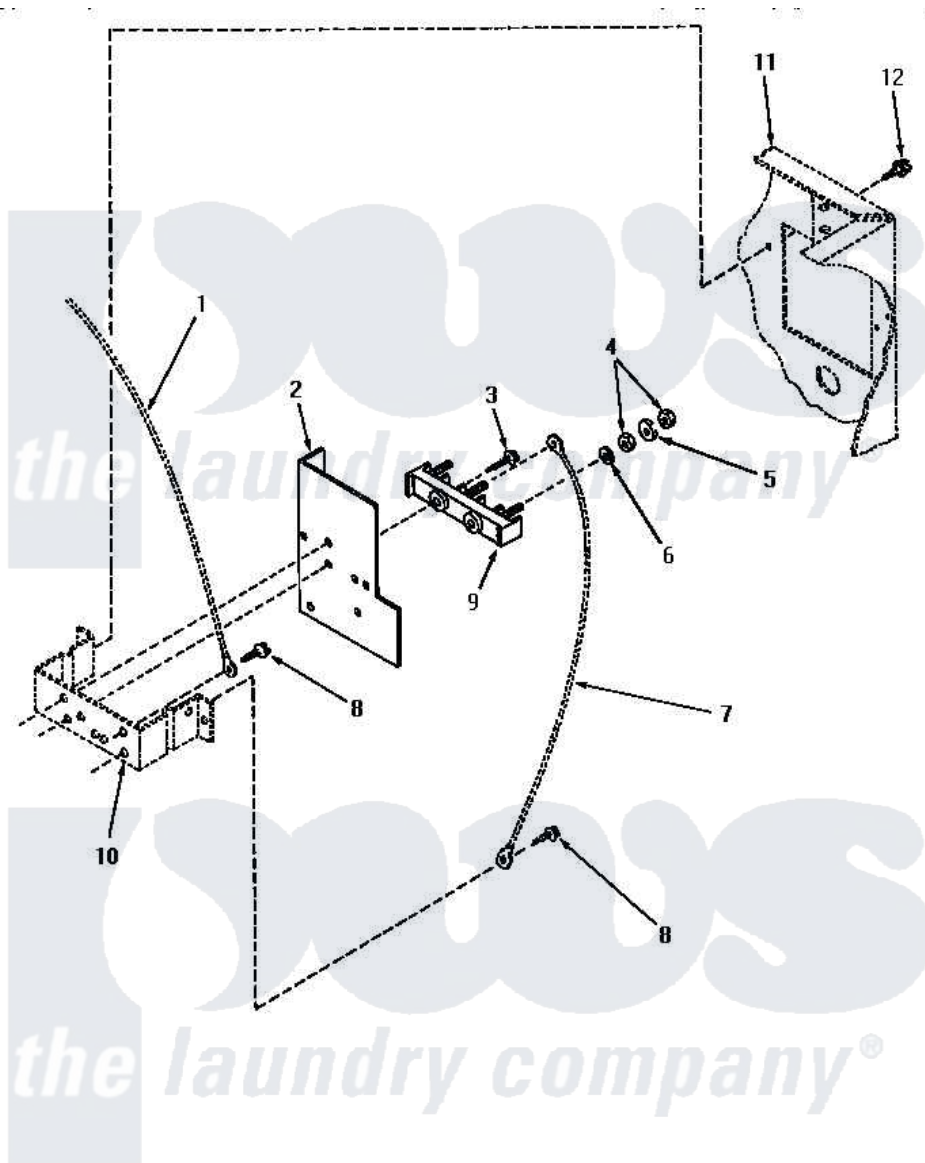

# Amana NE3313 12 - TERMINAL BLOCK (THRU SN S6271975XG)

## TERMINAL BLOCK (Electric Models through Serial No. S6271975XG)

Amana [Residential Amana NE3313 Washer Parts](#) Parts Diagram 12 - TERMINAL BLOCK (THRU SN S6271975XG)

[Click on the part number to view part](#)

Item	Original Part Number	Replaced By	Status	Part Description
1	Y00000000		Not Available	SEE NOTE GROUND WIRE, GREEN
2	<a href="#">56087</a>			Shield, Terminal Block
3	Q6535		Not Available	SCREW, 10B-16 X 3/4 ROU
4	Q6163		Not Available	NUT
5	51474		Not Available	WASHER, 13/64IDX1/2ODX.
6	56552		Not Available	LOCKWASHER
7	Y00000000		Not Available	SEE NOTE GROUND WIRE, GREEN -- (SEE NOTE)
8	<a href="#">20530</a>			Screw, 10-24 x 3/8 Hex
9	58555		Not Available	TERMINAL BLOCK
10	Y00000000		Not Available	SEE NOTE TERMINAL BLOCK BRACKET
11	Y00000000		Not Available	SEE NOTE CABINET
12	33562	<a href="#">27001200</a>		Screw