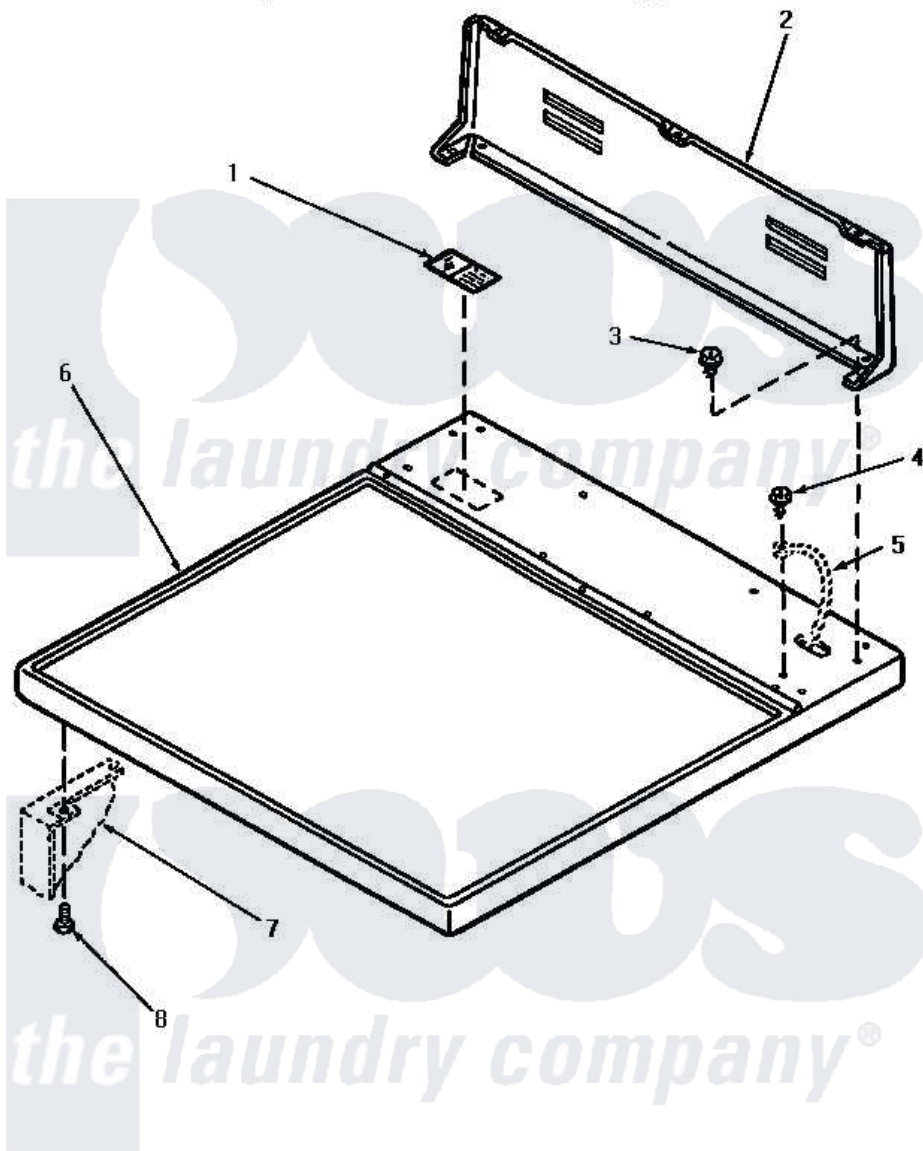

Amana NE4313 01 - CABINET TOP & CONTROL HOOD REAR PANEL

CABINET TOP AND CONTROL HOOD REAR PANEL

Amana [Residential Amana NE4313 Washer Parts](#) Parts Diagram 01 - CABINET TOP & CONTROL HOOD REAR PANEL
 Click on the part number to view part

Item	Original Part Number	Replaced By	Status	Part Description
1	24903		Not Available	STICKER,DISCONNECT POW
2	59970		Not Available	CONTROL HOOD, REAR PANEL
3	23962	W10116760		Screw
4	20530			Screw, 10-24 x 3/8 Hex
5	Y00000000		Not Available	SEE NOTE GROUND WIRE, GREEN
6	60815H		Not Available	ASSY, TOP PANEL-DOMESTI
"	60815L		Not Available	CABINET TOP, ALMOND
"	60815W		Not Available	ASSY, TOP & CARTON
7	Y00000000		Not Available	SEE NOTE CABINET
8	33562	27001200		Screw