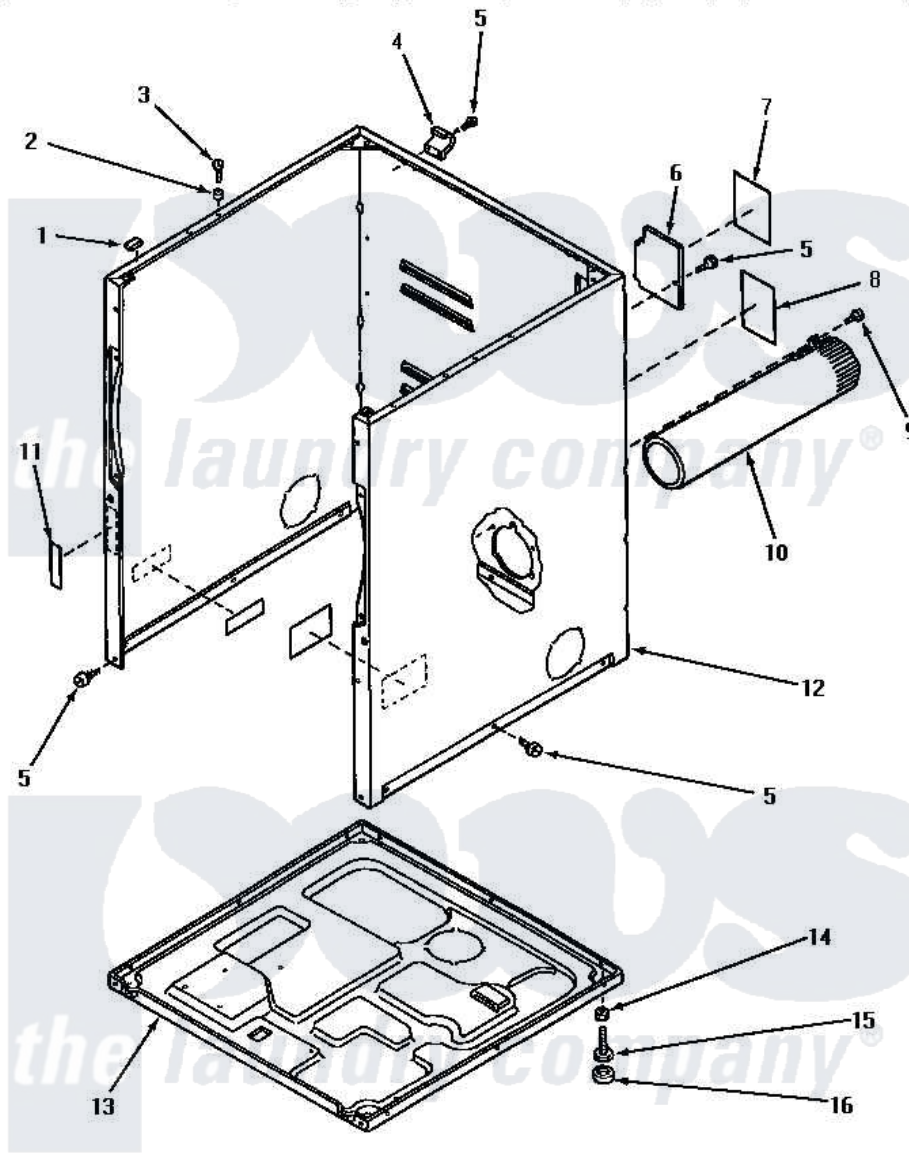

Amana NE4313 02 - CABINET, EXHAUST DUCT & BASE

CABINET, EXHAUST DUCT AND BASE

Amana [Residential Amana NE4313 Washer Parts](#) Parts Diagram 02 - CABINET, EXHAUST DUCT & BASE

[Click on the part number to view part](#)

| Item | Original Part Number | Replaced By | Status | Part Description |
|------|------------------------|--------------------------|---------------|-----------------------------|
| 1 | Y56128 | | | Pad, Bumper |
| 2 | 56079 | 505187 | | Locator, Panel |
| 3 | 32671 | Y014874 | | Screw, Idler Arm And Sleeve |
| 4 | 60826 | | Not Available | HINGE, TOP |
| 5 | 33562 | 27001200 | | Screw |
| 6 | 60821 | | | Access Cover |
| 7 | 61206 | | Not Available | STICKER,NOTICE INSTALL |
| 8 | 58866 | | Not Available | STICKER,WARNING-GROUND |
| 9 | Y33561 | 489464 | | Screw |
| 10 | 56118 | | Not Available | ASSY, EXHAUST DUCT |
| 11 | 24903 | | Not Available | STICKER,DISCONNECT POW |
| 12 | 60813PH | | Not Available | CABINET, HARVEST GOLD |
| " | 60813PW | | Not Available | CABINET, WHITE |
| " | 60813PL | | Not Available | CABINET, ALMOND |
| 13 | 60811 | | | Assembly, Base-Complete |

| | | | |
|----|--------|-------------------------|------------------------|
| 14 | 20274 | 62739 | Nut, Lock |
| 15 | Y52696 | Y305086 | Adjustable Leg And Nut |
| 16 | 70282 | Y314137 | Foot, Rubber |