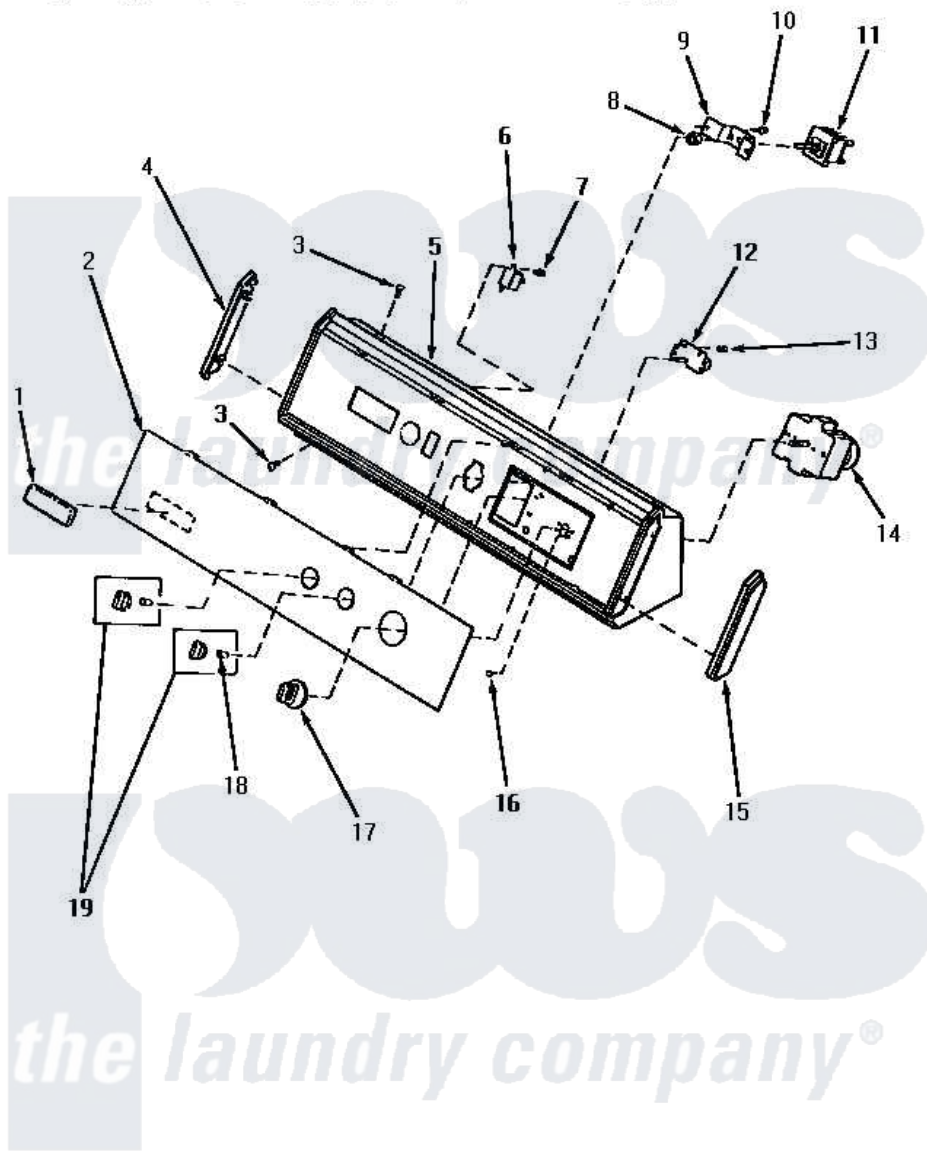

# Amana NE4313 04 - GRAPHIC PANEL, CONTROL HOOD & CONTROLS

## GRAPHIC PANEL, CONTROL HOOD AND CONTROLS

Amana [Residential Amana NE4313 Washer Parts](#) Parts Diagram 04 - GRAPHIC PANEL, CONTROL HOOD & CONTROLS

[Click on the part number to view part](#)

Item	Original Part Number	Replaced By	Status	Part Description
"	NOTE:		Not Available	IF DRYER IS INSTALLED IN A MANUFACTURED (MOBILE) HOME, OR IF LOCAL CODES DO NOT PERMIT GROUNDING THROUGH THE NEUTRAL, THIS WIRE WILL NOT BE ON THE DRYER. SEE I
2	60056		Not Available	PANEL, GRAPHIC
3	31752		Not Available	SCREW, No. 8ABX3/4 POZIDRI
4	31249		Not Available	CAP, END-L.H.-CHROME
5	59955		Not Available	ASSY, HOOD & MOUNTING P
6	<a href="#">59446</a>			Signal, Non-Adjustable
7	23962	<a href="#">W10116760</a>		Screw
8	57584		Not Available	NUT
9	<a href="#">59704</a>			Bracket, Switch Mount
10	<a href="#">31260</a>			Screw, No. 8 X 3/8 Ind H
11	58813	<a href="#">58813P</a>		Switch W/Instructions

"	Y61511		Not Available	SWITCH,FABRIC SELECTOR
12	59450		Not Available	SWITCH,ROTATE-TO-START
13	23962	<a href="#">W10116760</a>		Screw
14	<a href="#">59497</a>			Timer, 4 Cycle
15	<a href="#">31248</a>			Cap, End-RH-Chrome
16	Y59616	<a href="#">90767</a>		Screw, 8A X 3/8 HeX Washer Head Tapping
17	59793		Not Available	ASSY,TIMER KNOB & SKIRT
18	10519		Not Available	RETAINER
19	31287		Not Available	ASSY,KNOB-ROTARY-BLK/B