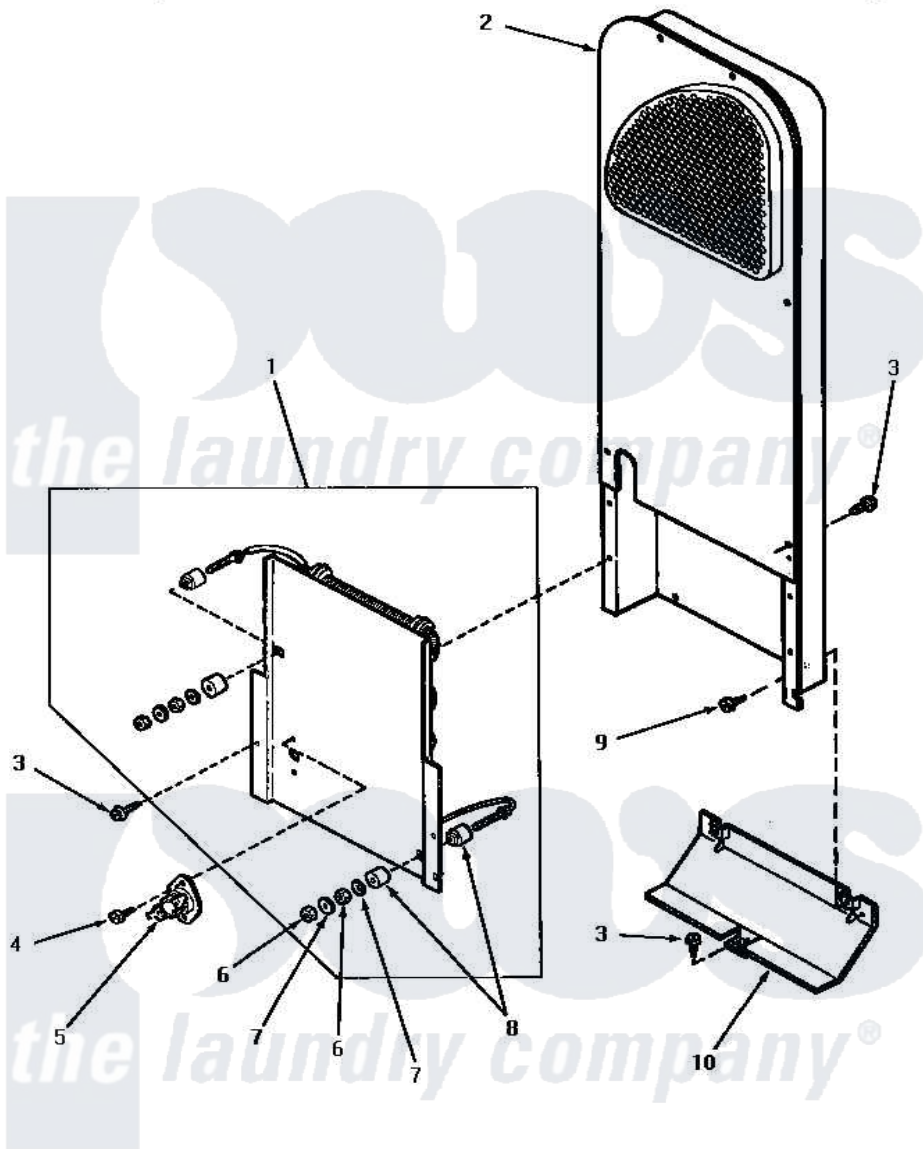

Amana NE4313 06 - HEATER BOX (THRU SN S6271975XG)

HEATER BOX (Electric Models through Serial No. S6271975XG)

Amana [Residential Amana NE4313 Washer Parts](#) Parts Diagram 06 - HEATER BOX (THRU SN S6271975XG)

[Click on the part number to view part](#)

Item	Original Part Number	Replaced By	Status	Part Description
1	61928			Heater Assembly 208V
"	61927			Heater Assembly
2	61161P	503605		Assembly, Heater Duct
3	33562	27001200		Screw
4	23222	3177991		Screw
5	56082			Thermostat, Limit
6	Q6163		Not Available	NUT
7	56552		Not Available	LOCKWASHER
8	57408			Insulator
9	51780	3390631		Screw, 10-16 X 3/8
10	60952		Not Available	SHIELD,HEAT DUCT