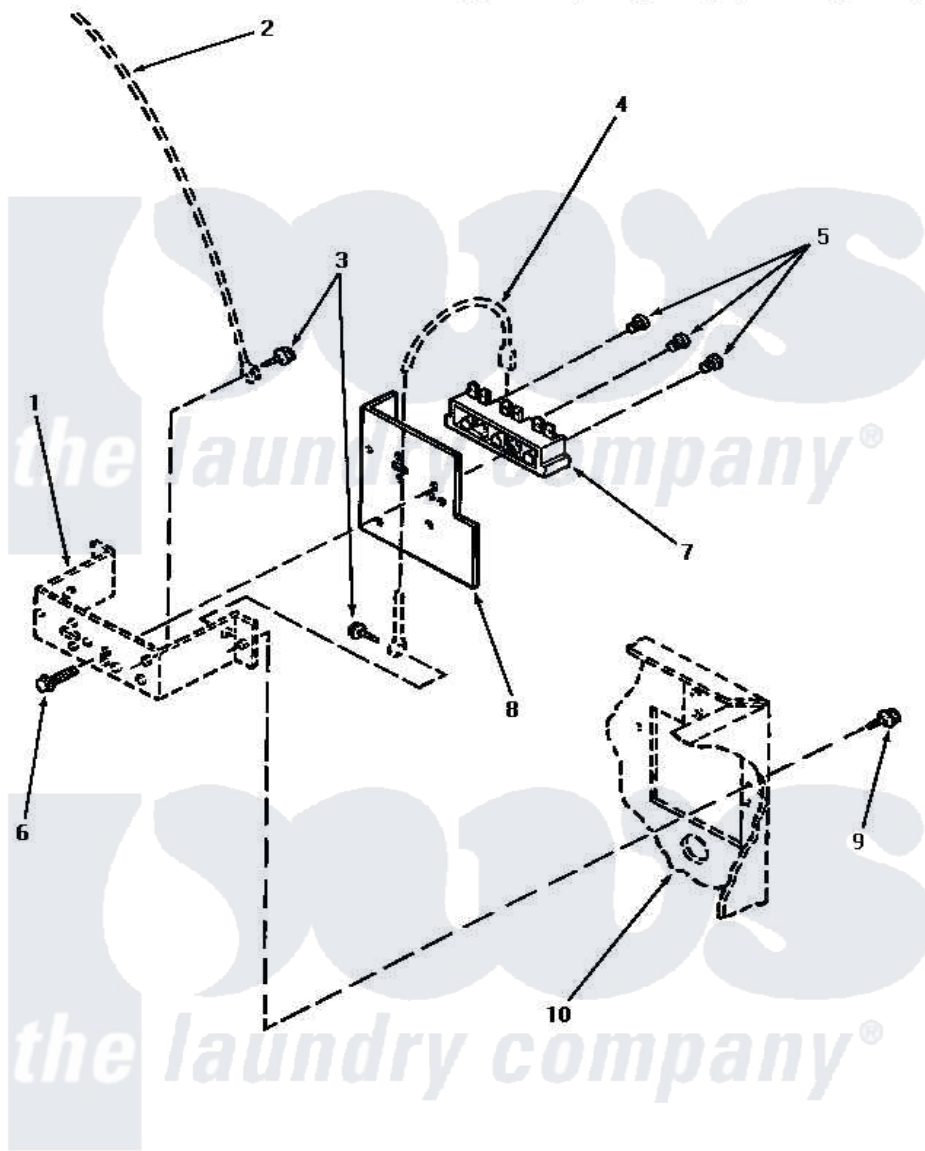

Amana NE4313 11 - TERMINAL BLOCK (STARTING SN S6271976XG)

TERMINAL BLOCK (Electric Models starting Serial No. S6271976XG)

Amana [Residential Amana NE4313 Washer Parts](#) Parts Diagram 11 - TERMINAL BLOCK (STARTING SN S6271976XG)
 Click on the part number to view part

Item	Original Part Number	Replaced By	Status	Part Description
1	Y00000000		Not Available	SEE NOTE TERMINAL BLOCK BRACKET
2	Y00000000		Not Available	SEE NOTE GROUND WIRE, GREEN
3	20530			Screw, 10-24 x 3/8 Hex
4	Y00000000		Not Available	SEE NOTE GROUND WIRE, GREEN -- (SEE NOTE)
5	Y61199	3400094		Screw, 10-32 X 3/8
6	Y61200	501285		Screw, No.12 X 9/16-Pla
7	61923P	61923		Block, Terminal
8	56087			Shield, Terminal Block
9	33562	27001200		Screw
10	Y00000000		Not Available	SEE NOTE CABINET