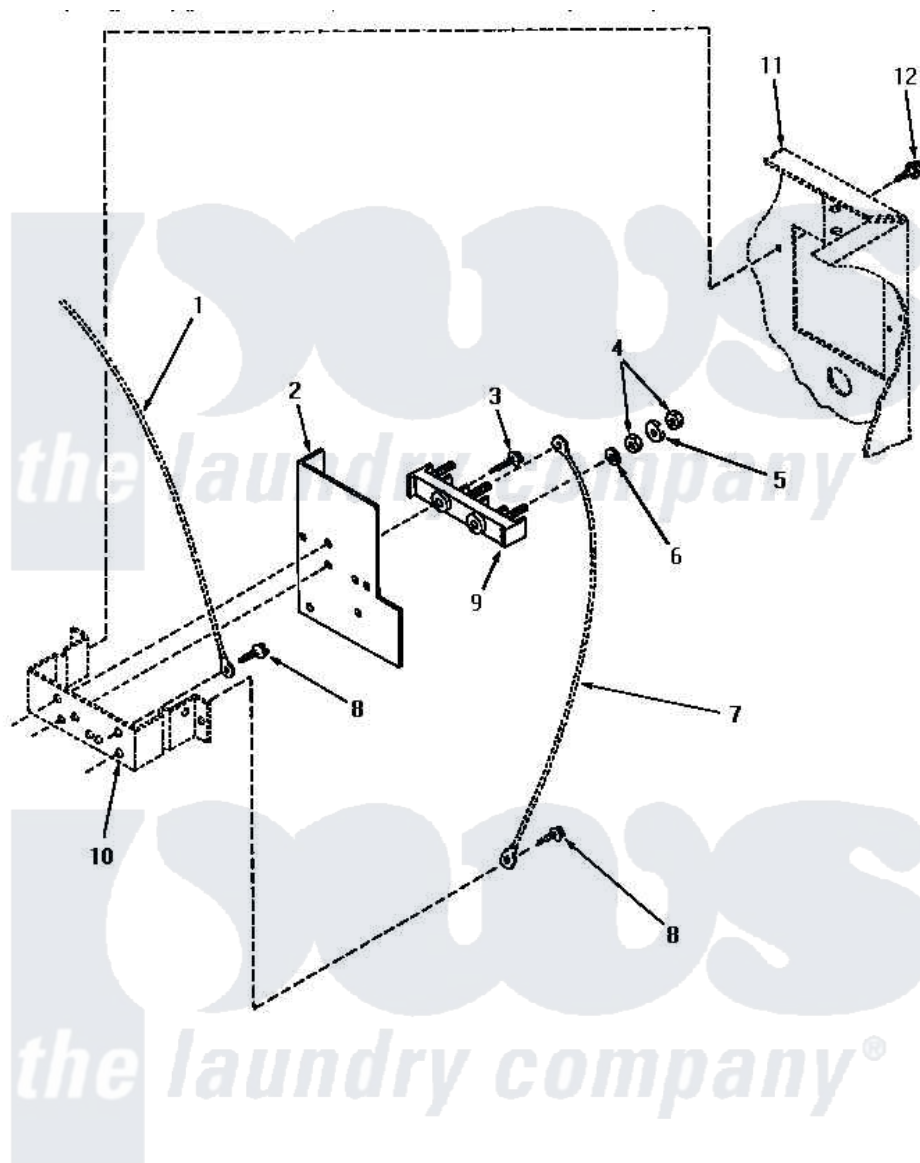

Amana NE4313 12 - TERMINAL BLOCK (THRU SN S6271975XG)

TERMINAL BLOCK (Electric Models through Serial No. S6271975XG)

Amana [Residential Amana NE4313 Washer Parts](#) Parts Diagram 12 - TERMINAL BLOCK (THRU SN S6271975XG)

[Click on the part number to view part](#)

Item	Original Part Number	Replaced By	Status	Part Description
1	Y00000000		Not Available	SEE NOTE GROUND WIRE, GREEN
2	56087			Shield, Terminal Block
3	Q6535		Not Available	SCREW, 10B-16 X 3/4 ROU
4	Q6163		Not Available	NUT
5	51474		Not Available	WASHER, 13/64IDX1/2ODX.
6	56552		Not Available	LOCKWASHER
7	Y00000000		Not Available	SEE NOTE GROUND WIRE, GREEN -- (SEE NOTE)
8	20530			Screw, 10-24 x 3/8 Hex
9	58555		Not Available	TERMINAL BLOCK
10	Y00000000		Not Available	SEE NOTE TERMINAL BLOCK BRACKET
11	Y00000000		Not Available	SEE NOTE CABINET
12	33562	27001200		Screw