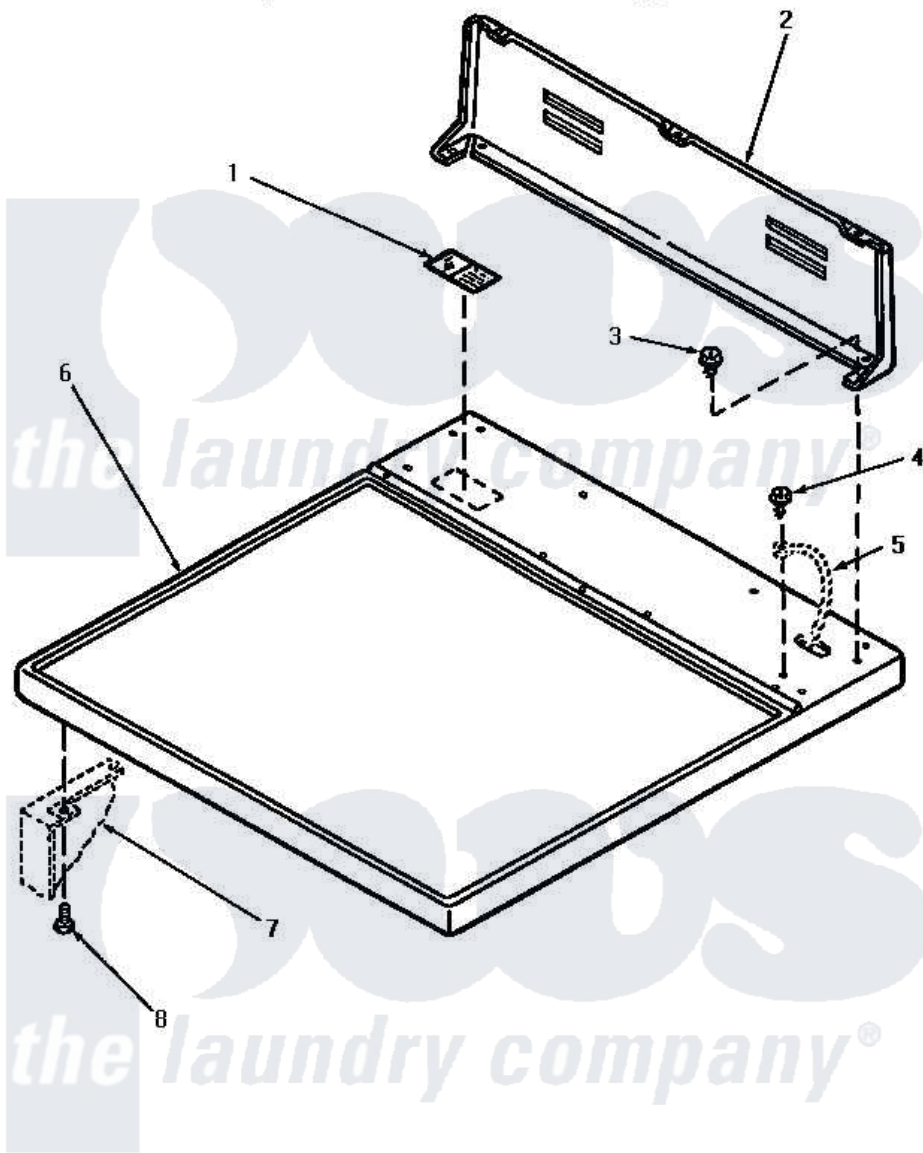

# Amana NE4513 01 - CABINET TOP & CONTROL HOOD REAR PANEL

## CABINET TOP AND CONTROL HOOD REAR PANEL

Amana [Residential Amana NE4513 Washer Parts](#) Parts Diagram 01 - CABINET TOP & CONTROL HOOD REAR PANEL  
 Click on the part number to view part

Item	Original Part Number	Replaced By	Status	Part Description
1	24903		Not Available	STICKER,DISCONNECT POW
2	59970		Not Available	CONTROL HOOD, REAR PANEL
3	23962	<a href="#">W10116760</a>		Screw
4	<a href="#">20530</a>			Screw, 10-24 x 3/8 Hex
5	Y00000000		Not Available	SEE NOTE GROUND WIRE, GREEN
6	60815H		Not Available	ASSY, TOP PANEL-DOMESTI
"	60815L		Not Available	CABINET TOP, ALMOND
"	60815W		Not Available	ASSY, TOP & CARTON
7	Y00000000		Not Available	SEE NOTE CABINET
8	33562	<a href="#">27001200</a>		Screw