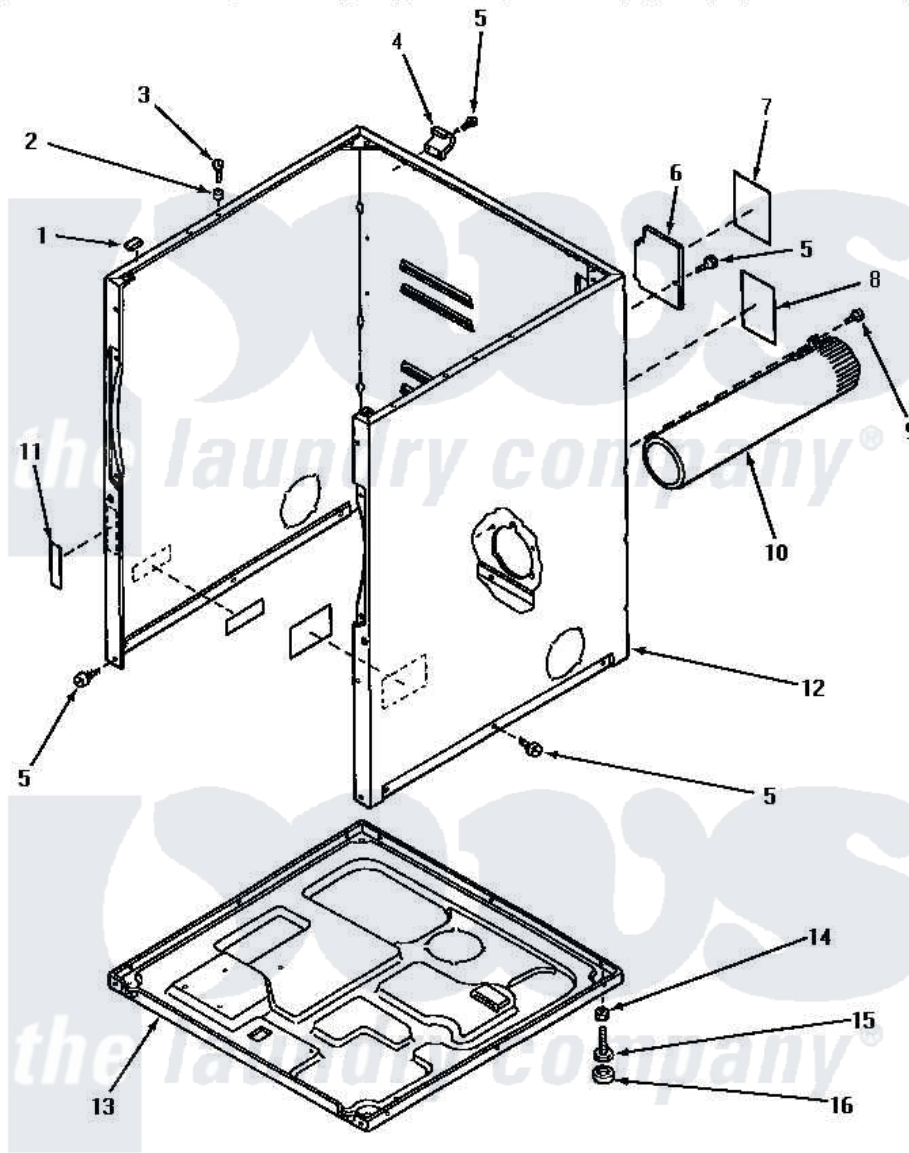

Amana NE4513 02 - CABINET, EXHAUST DUCT & BASE

CABINET, EXHAUST DUCT AND BASE

Amana [Residential Amana NE4513 Washer Parts](#) Parts Diagram 02 - CABINET, EXHAUST DUCT & BASE

[Click on the part number to view part](#)

Item	Original Part Number	Replaced By	Status	Part Description
1	Y56128			Pad, Bumper
2	56079	505187		Locator, Panel
3	32671	Y014874		Screw, Idler Arm And Sleeve
4	60826		Not Available	HINGE, TOP
5	33562	27001200		Screw
6	60821			Access Cover
7	61206		Not Available	STICKER,NOTICE INSTALL
8	58866		Not Available	STICKER,WARNING-GROUND
9	Y33561	489464		Screw
10	56118		Not Available	ASSY, EXHAUST DUCT
11	24903		Not Available	STICKER,DISCONNECT POW
12	60813PH		Not Available	CABINET, HARVEST GOLD
"	60813PW		Not Available	CABINET, WHITE
"	60813PL		Not Available	CABINET, ALMOND
13	60811			Assembly, Base-Complete

14	20274	62739	Nut, Lock
15	Y52696	Y305086	Adjustable Leg And Nut
16	70282	Y314137	Foot, Rubber