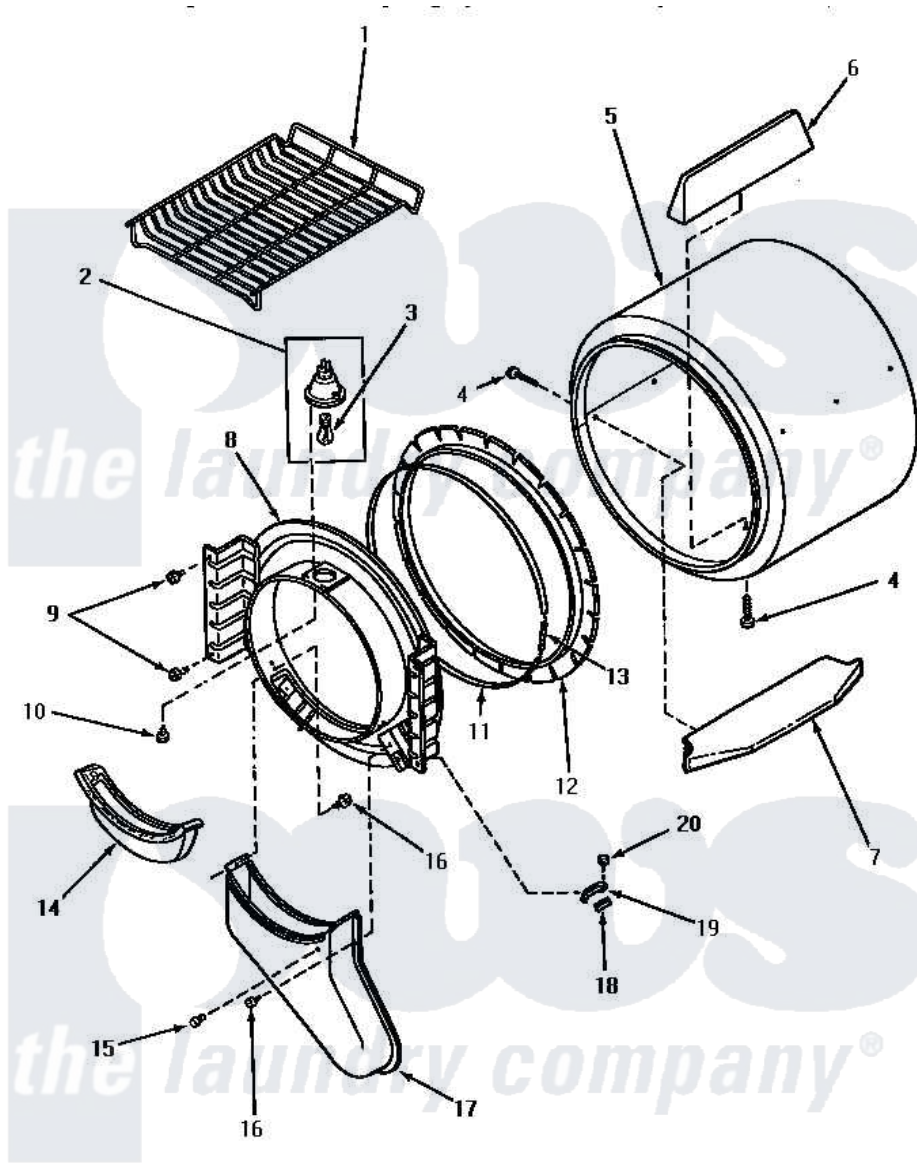

Amana NE4513 03 - FR BLKHD, AIR DUCT, FELT SEAL & CYLINDER

FRONT BULKHEAD, AIR DUCT, FELT SEAL AND CYLINDER

Amana [Residential Amana NE4513 Washer Parts](#) Parts Diagram 03 - FR BLKHD, AIR DUCT, FELT SEAL & CYLINDER

[Click on the part number to view part](#)

Item	Original Part Number	Replaced By	Status	Part Description
1	58846		Not Available	RACK, DRYING
4	56131		Not Available	SCREW, 10BT X 1 TAPPING
5	60645P		Not Available	ASSY, CYLINDER PACK
"	61073P		Not Available	ASSY, CYLINDER-WHITE
6	Y61399		Not Available	BAFFLE, CYLINDER-SHORT-
7	Y61027		Not Available	BAFFLE, CYLINDER-EXTEND
8	60774P		Not Available	ASSY BULK HEAD
9	33562	27001200		Screw
10	31260			Screw, No.8 X 3/8 Ind H
11	Y56090		Not Available	SEAL STRAP
12	56088			Assembly, Seal
13	52130	502496		Adapter, Strain Relief
14	61376P			Filter, Lint-White W/Inst.
15	56938		Not Available	BUMPER
16	Y33561	489464		Screw
17	60786			Assembly, Air Duct-Front

18 [58049](#)

Pad, Thin

19 [61448](#)

Glide, Cylinder-Rulon F

20 23962

[W10116760](#)

Screw