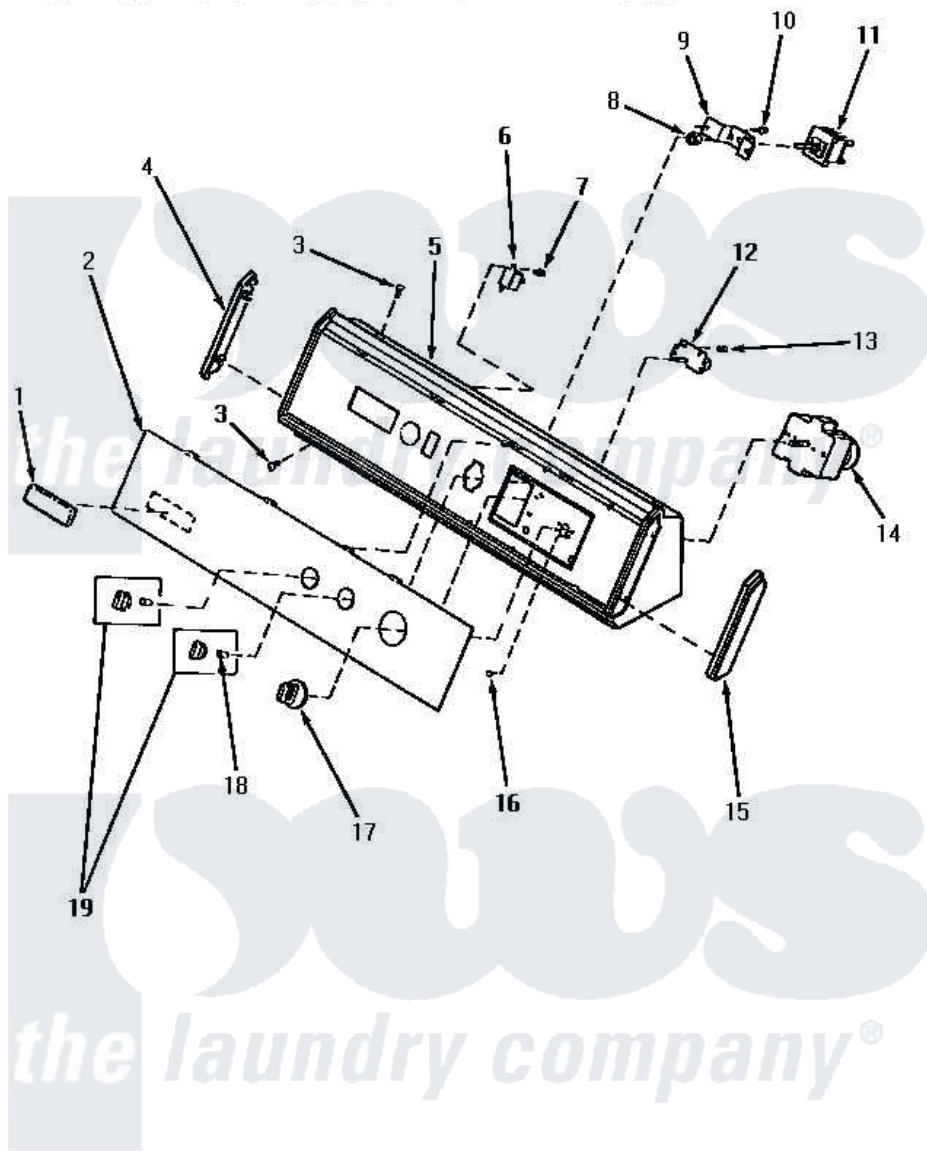

# Amana NE4513 04 - GRAPHIC PANEL, CONTROL HOOD & CONTROLS

## GRAPHIC PANEL, CONTROL HOOD AND CONTROLS

Amana [Residential Amana NE4513 Washer Parts](#) Parts Diagram 04 - GRAPHIC PANEL, CONTROL HOOD & CONTROLS

[Click on the part number to view part](#)

Item	Original Part Number	Replaced By	Status	Part Description
"	NOTE:		Not Available	IF DRYER IS INSTALLED IN A MANUFACTURED (MOBILE) HOME, OR IF LOCAL CODES DO NOT PERMIT GROUNDING THROUGH THE NEUTRAL, THIS WIRE WILL NOT BE ON THE DRYER. SEE I
2	60055		Not Available	PANEL, GRAPHIC
3	31752		Not Available	SCREW, No. 8ABX3/4 POZIDRI
4	31249		Not Available	CAP, END-L.H.-CHROME
5	59955		Not Available	ASSY, HOOD & MOUNTING P
6	<a href="#">59446</a>			Signal, Non-Adjustable
7	23962	<a href="#">W10116760</a>		Screw
8	57584		Not Available	NUT
9	<a href="#">59704</a>			Bracket, Switch Mount
10	<a href="#">31260</a>			Screw, No. 8 X 3/8 Ind H
11	58813	<a href="#">58813P</a>		Switch W/Instructions

"	Y61511		Not Available	SWITCH,FABRIC SELECTOR
12	59450		Not Available	SWITCH,ROTATE-TO-START
13	23962	<a href="#">W10116760</a>		Screw
14	<a href="#">59497</a>			Timer, 4 Cycle
15	<a href="#">31248</a>			Cap, End-RH-Chrome
16	Y59616	<a href="#">90767</a>		Screw, 8A X 3/8 HeX Washer Head Tapping
17	<a href="#">59791</a>			Assembly, Timer Knob And Skir
18	10519		Not Available	RETAINER
19	31286		Not Available	ASSY,KNOB-ROTARY-BLK/O