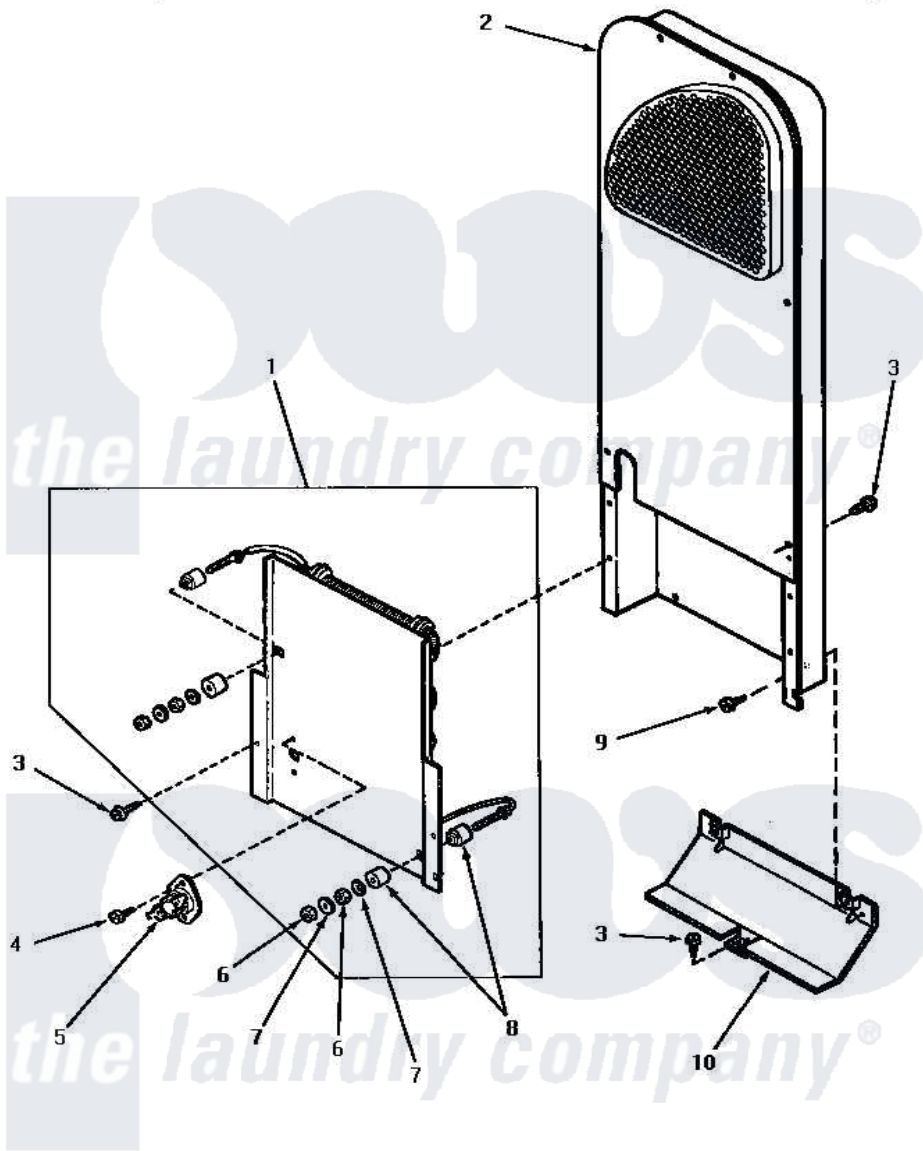

Amana NE4513 06 - HEATER BOX (THRU SN S6271975XG)

**HEATER BOX
(Electric Models through Serial No. S6271975XG)**

Amana [Residential Amana NE4513 Washer Parts](#) Parts Diagram 06 - HEATER BOX (THRU SN S6271975XG)
 Click on the part number to view part

Item	Original Part Number	Replaced By	Status	Part Description
1	61928			Heater Assembly 208V
"	61927			Heater Assembly
2	61161P	503605		Assembly, Heater Duct
3	33562	27001200		Screw
4	23222	3177991		Screw
5	56082			Thermostat, Limit
6	Q6163		Not Available	NUT
7	56552		Not Available	LOCKWASHER
8	57408			Insulator
9	51780	3390631		Screw, 10-16 X 3/8
10	60952		Not Available	SHIELD,HEAT DUCT