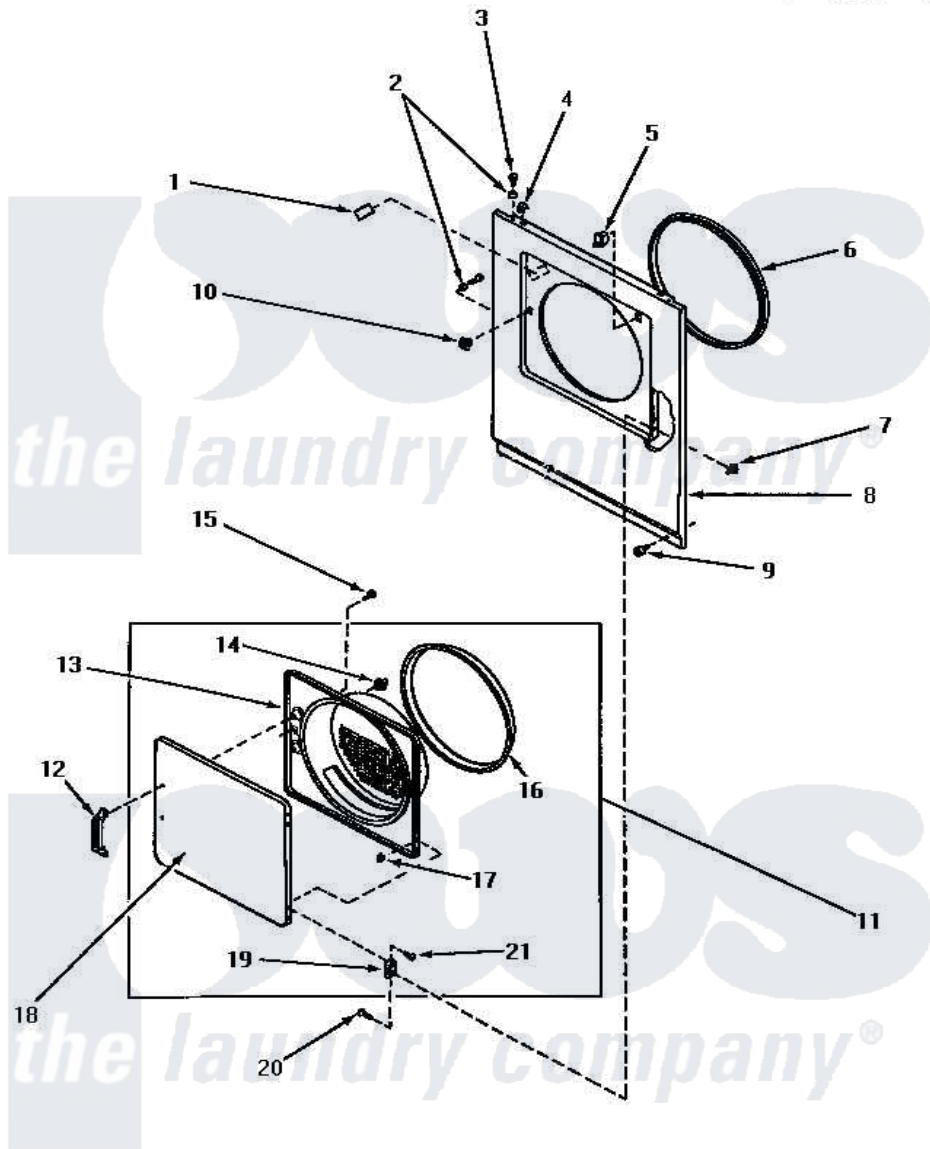

Amana NE4513 07 - LOADING DOOR, FRONT PANELS & ACCESS DOOR

LOADING DOOR, FRONT PANELS AND ACCESS DOOR

Amana [Residential Amana NE4513 Washer Parts](#) Parts Diagram 07 - LOADING DOOR, FRONT PANELS & ACCESS DOOR

[Click on the part number to view part](#)

Item	Original Part Number	Replaced By	Status	Part Description
1	58854			Repl By 500281
2	56079	505187		Locator, Panel
3	32671	Y014874		Screw, Idler Arm And Sleeve
4	28835	22001650		Fastener, Spring
5	57012	W10169313		Switch-Dor
6	Y61380			Seal, Front Panel
7	51236	488130		Nut
8	62420W		Not Available	FRONT PANEL, WHITE
"	62420L	62420LP		Assembly
"	62420H		Not Available	FRONT PANEL, HARVEST GOLD
9	58637	27001200		Screw
10	54660	LA-1003		Door Catch Kit
11	62151L		Not Available	ASSY,DOOR
"	62151W		Not Available	ASSY,DOOR
"	62151H		Not Available	ASSY,DOOR

12	54068P	61925		Pull Door Commercial Black
13	62152H		Not Available	INNER DOOR PANEL, HARVEST GOLD
"	62152L	62152P		Liner
"	62152W		Not Available	LINER,DOOR
14	54661	LA-1003		Door Catch Kit
15	Y33561	489464		Screw
16	61379	61379P		Door Seal
17	23407			Nut, Speed-8A Tinn C15
18	62153L		Not Available	DOOR
"	62153H			Door
"	62153W		Not Available	PANEL OUTER DOOR
19	56045			Hinge
20	22649			Screw, 8-32 X 13/32 FI
21	52864	500226		Screw, 8b-16 x 5/8 Tap