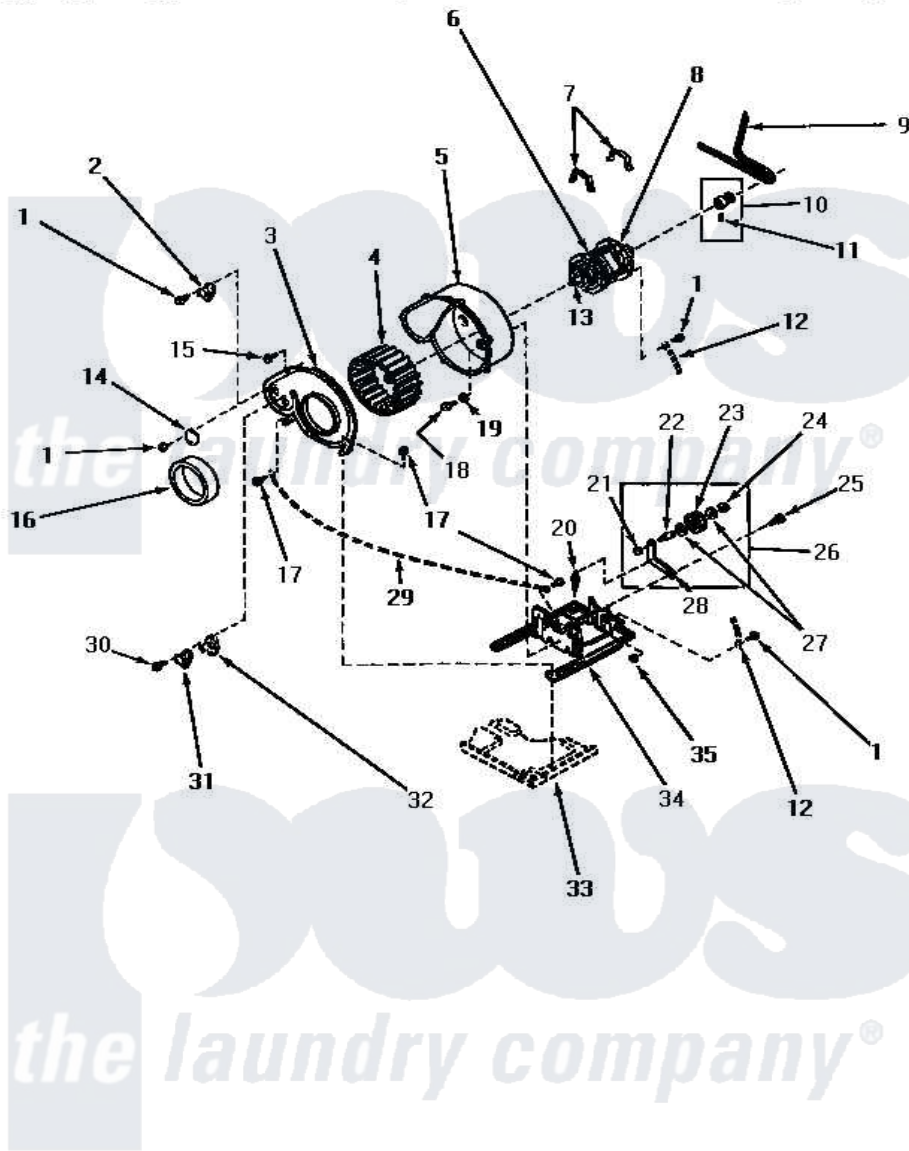

Amana NE4513 08 - MOTOR, EXHAUST FAN & BELT

MOTOR, EXHAUST FAN AND BELT

Amana [Residential Amana NE4513 Washer Parts](#) Parts Diagram 08 - MOTOR, EXHAUST FAN & BELT
 Click on the part number to view part

Item	Original Part Number	Replaced By	Status	Part Description
1	23222	3177991		Screw
2	56410			Thermostat
3	60938P		Not Available	COVER,BLOWER HOUSING
4	56000	510139P		Assembly Blower Fan Package
5	56020			Housing, Blower
6	Y58044	915P3		Motor-Drve
7	Y58047	660658		Clamp, Motor Mounting 343481 685441
8	53226		Not Available	SWITCH,MOTOR
"	59895		Not Available	MOTOR SWITCH, INTERNAL MOUNTED
"	53249		Not Available	SWITCH
9	59174	40111201		Belt, Cylinder
10	59173		Not Available	MOTOR PULLEY ASSEMBLY
11	52906		Not Available	SETSCREW
12	Y00000000		Not Available	SEE NOTE GROUND WIRE, GREEN

13	27604P		Never-Seeze 1 Oz Tube
14	61203	Not Available	COVER PLATE
15	23962	W10116760	Screw
16	56065	Not Available	SEAL
17	51780	3390631	Screw, 10-16 X 3/8
18	33562	27001200	Screw
19	20492	M0270504	Washer
20	56076		Spring, Idler
21	56156	358160	Nut
22	56461		Shaft
23	Y54414		Assembly, Wheel And Bearing
24	23748		Ring, Retaining
25	56587	Not Available	SCREW, 1/4-20 HEX HD SH
26	Y56170	56170P	Assembly- Idle
27	52549		Washer, 501 ID X3/4 Odx
28	56057	Not Available	LEVER, IDLER
29	Y00000000	Not Available	SEE NOTE GROUND WIRE, GREEN -- (THROUGH SERIAL NO. S6181365XA)
30	23222	3177991	Screw
"	52150	489464	Screw
31	56471	Not Available	THERMOSTAT
"	Y61372		Thermostat
32	61401	61623	Thermostat, Heater-BR
33	Y00000000	Not Available	SEE NOTE BASE
34	Y60816	503613	Mount, Motor
35	52566	27001225	Nut, Jam Mid Lock 1/4-20