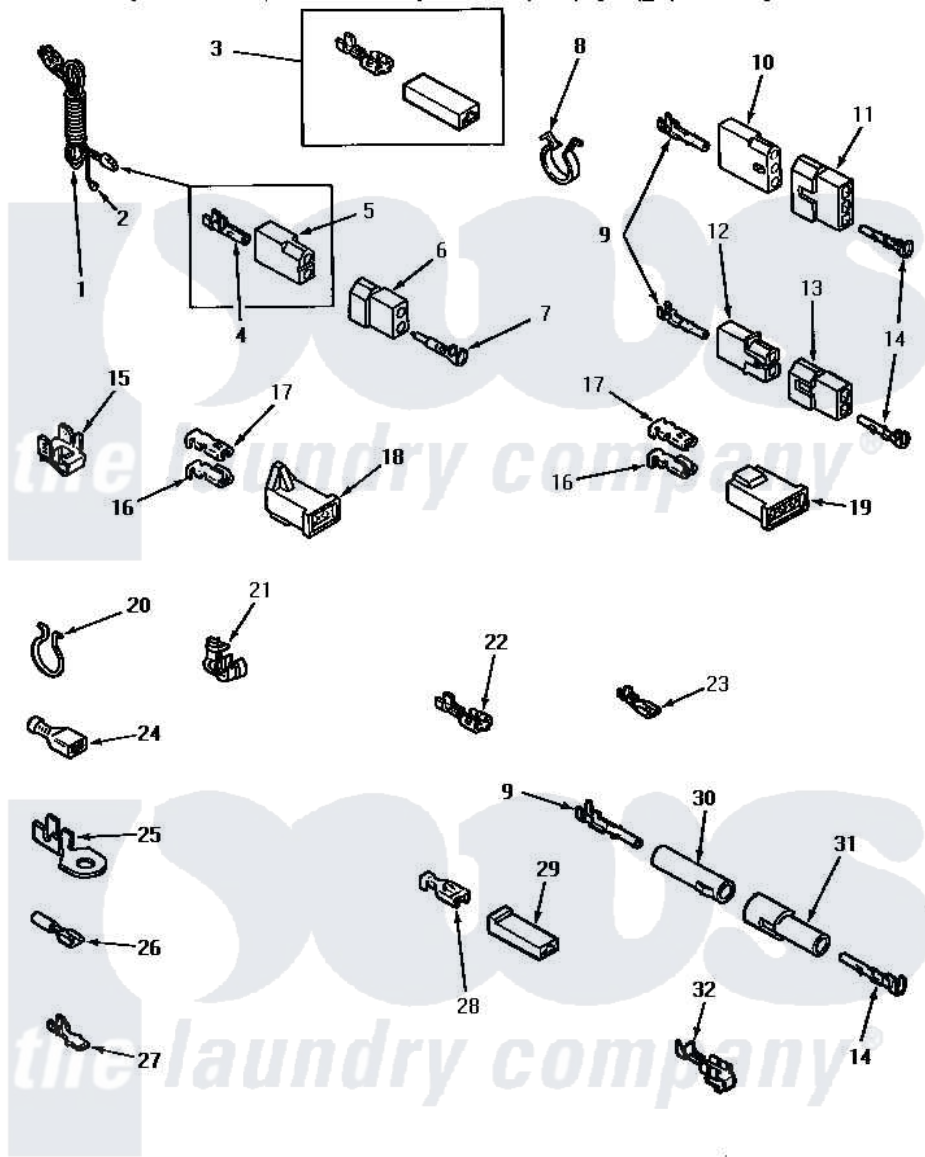

## POWER CORD AND TERMINALS

Amana [Residential Amana NE4513 Washer Parts](#) Parts Diagram 09 - POWER CORD & TERMINALS  
 Click on the part number to view part

Item	Original Part Number	Replaced By	Status	Part Description
1	Y56222	<a href="#">27001142</a>		Cord, Power
2	Y00000000		Not Available	SEE NOTE GROUND WIRE, GREEN
3	<a href="#">Y00237</a>			Terminal-Female 1/4 ((1) 12 GAUGE Wire Or(2) 18 GA
4	<a href="#">00130</a>			Terminal, Pin-1/8 Femal
5	<a href="#">56265</a>			Receptacle, 2 Circuit
6	<a href="#">56266</a>			Plug
7	<a href="#">Y00127</a>			Terminal, Pin-1/8 Male
8	61510	<a href="#">504034</a>		Clip, Wire
9	Y00117	<a href="#">5011-XX</a>		093 Female Socket
10	23039	<a href="#">697780</a>		Receptacle,
11	<a href="#">23040</a>			Plug-3 Circuit
12	<a href="#">56451</a>			Receptacle, 2 Circuit
13	<a href="#">56448</a>			Terminal Block Plug
14	<a href="#">Y00116</a>			Terminal, Pin-Male
15	Y00161	<a href="#">B5733302</a>		Clip, Ground