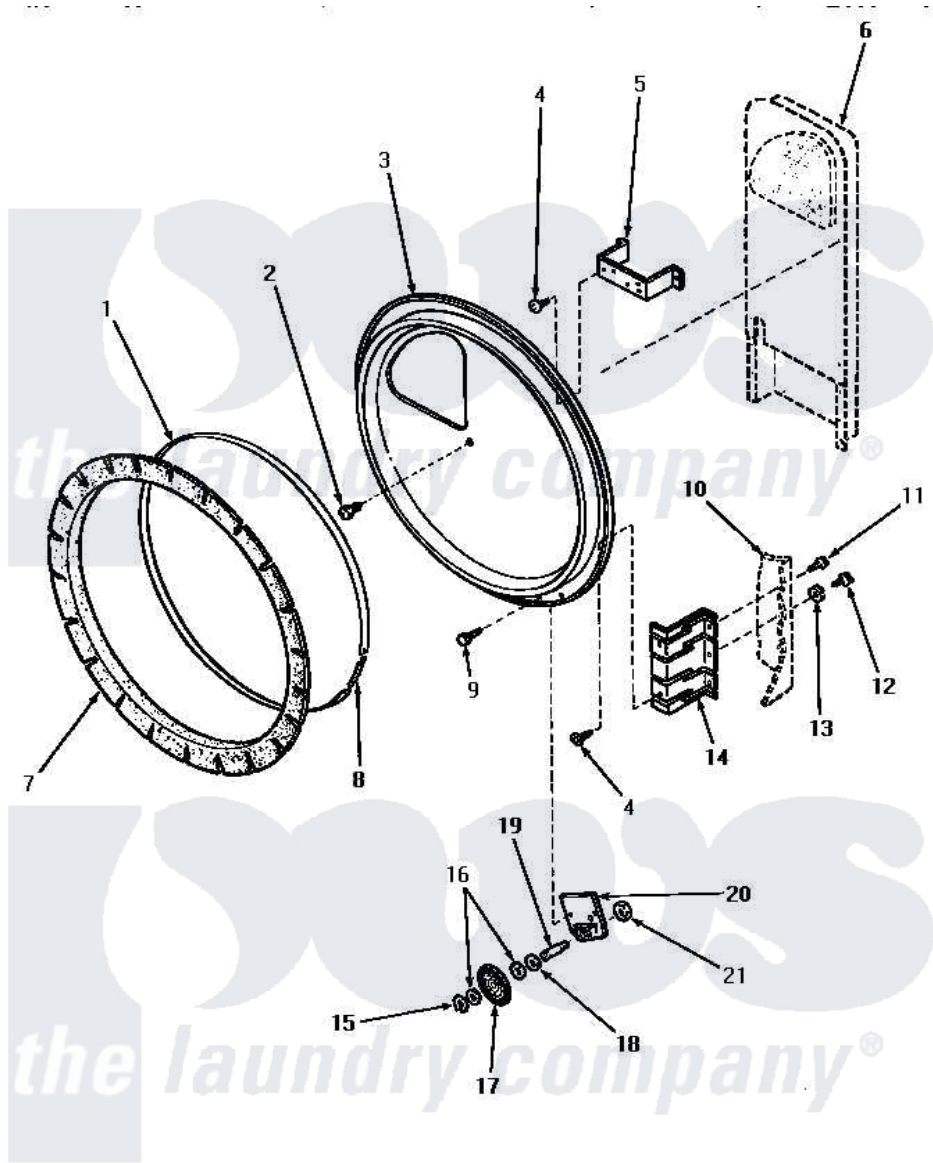

Amana NE4513 10 - REAR BLKHD, FELT SEAL & CYLINDER ROLLER

REAR BULKHEAD, FELT SEAL AND CYLINDER ROLLER

Amana [Residential Amana NE4513 Washer Parts](#) Parts Diagram 10 - REAR BLKHD, FELT SEAL & CYLINDER ROLLER

[Click on the part number to view part](#)

Item	Original Part Number	Replaced By	Status	Part Description
1	Y56090		Not Available	SEAL STRAP
2	Y33561	489464		Screw
3	61135P		Not Available	ASSY,REAR BULKHEAD
4	56078	M400664		SCrew Tap Trs Cr Rec 1016AB
5	60823P			Bracket, Terminal Block
6	Y00000000		Not Available	SEE NOTE HEAT DUCT
7	56088			Assembly, Seal
8	52310			Spring
9	51780	3390631		Screw, 10-16 X 3/8
10	Y00000000		Not Available	SEE NOTE CABINET
11	33562	27001200		Screw
12	52909			Screw, 10B-16 X 1/2 HeX
13	51474		Not Available	WASHER, 13/64IDX1/2ODX.
14	56055		Not Available	BRACKET,BULKHEAD-REAR
15	23748			Ring, Retaining

16	52549		Washer, 501 ID X3/4 Odx
17	56457	62649P	Roller- CY
18	23886		Not Available WASHER,.578IDX1.25ODX1
19	56461		Shaft
20	56042		Not Available BRACKET,CYLINDER ROLLER
21	56156	358160	Nut