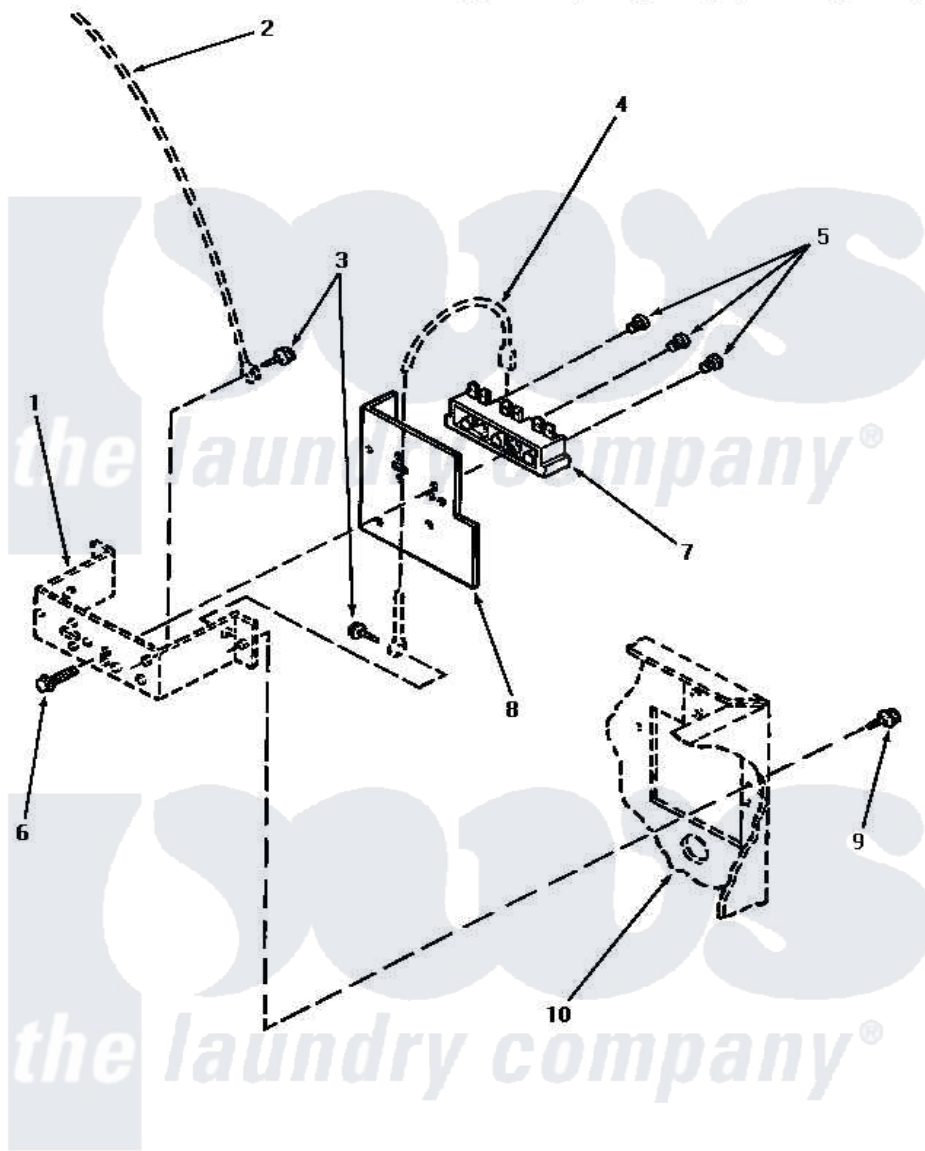

Amana NE4513 11 - TERMINAL BLOCK (STARTING SN S6271976XG)

TERMINAL BLOCK (Electric Models starting Serial No. S6271976XG)

Amana [Residential Amana NE4513 Washer Parts](#) Parts Diagram 11 - TERMINAL BLOCK (STARTING SN S6271976XG)
 Click on the part number to view part

Item	Original Part Number	Replaced By	Status	Part Description
1	Y00000000		Not Available	SEE NOTE TERMINAL BLOCK BRACKET
2	Y00000000		Not Available	SEE NOTE GROUND WIRE, GREEN
3	20530			Screw, 10-24 x 3/8 Hex
4	Y00000000		Not Available	SEE NOTE GROUND WIRE, GREEN -- (SEE NOTE)
5	Y61199	3400094		Screw, 10-32 X 3/8
6	Y61200	501285		Screw, No. 12 X 9/16-Pla
7	61923P	61923		Block, Terminal
8	56087			Shield, Terminal Block
9	33562	27001200		Screw
10	Y00000000		Not Available	SEE NOTE CABINET