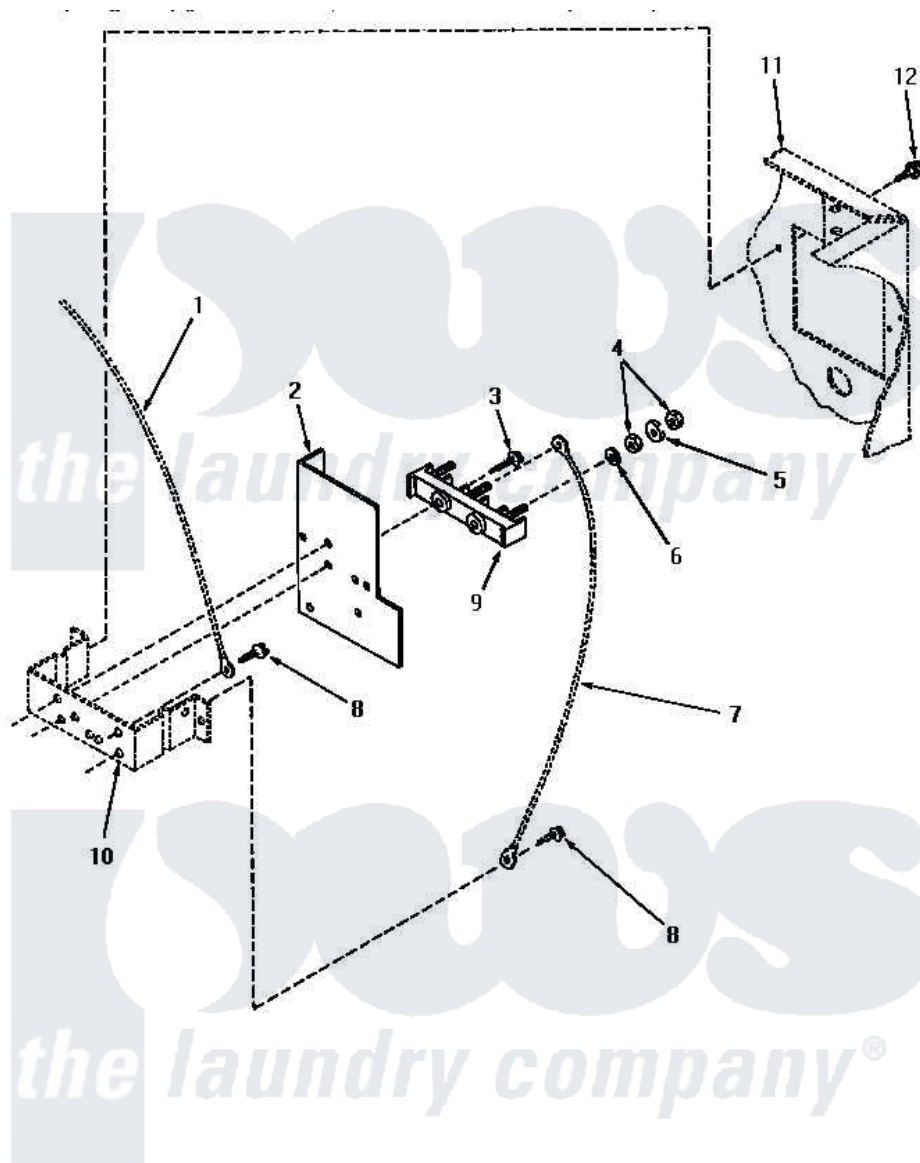

Amana NE4513 12 - TERMINAL BLOCK (THRU SN S6271975XG)

TERMINAL BLOCK (Electric Models through Serial No. S6271975XG)

Amana [Residential Amana NE4513 Washer Parts](#) Parts Diagram 12 - TERMINAL BLOCK (THRU SN S6271975XG)

[Click on the part number to view part](#)

Item	Original Part Number	Replaced By	Status	Part Description
1	Y00000000		Not Available	SEE NOTE GROUND WIRE, GREEN
2	56087			Shield, Terminal Block
3	Q6535		Not Available	SCREW, 10B-16 X 3/4 ROU
4	Q6163		Not Available	NUT
5	51474		Not Available	WASHER, 13/64IDX1/2ODX.
6	56552		Not Available	LOCKWASHER
7	Y00000000		Not Available	SEE NOTE GROUND WIRE, GREEN -- (SEE NOTE)
8	20530			Screw, 10-24 x 3/8 Hex
9	58555		Not Available	TERMINAL BLOCK
10	Y00000000		Not Available	SEE NOTE TERMINAL BLOCK BRACKET
11	Y00000000		Not Available	SEE NOTE CABINET
12	33562	27001200		Screw