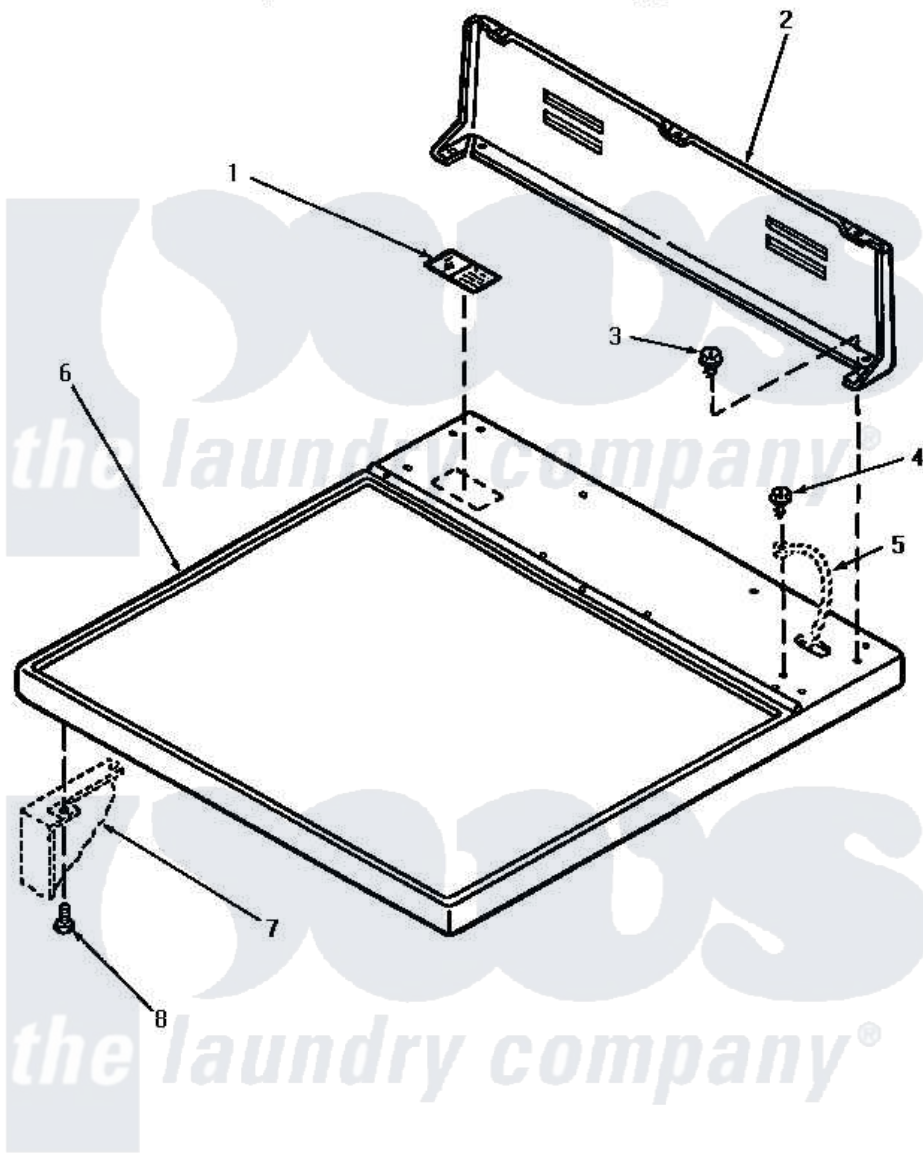

# Amana NE4613 01 - CABINET TOP & CONTROL HOOD REAR PANEL

## CABINET TOP AND CONTROL HOOD REAR PANEL

Amana [Residential Amana NE4613 Washer Parts](#) Parts Diagram 01 - CABINET TOP & CONTROL HOOD REAR PANEL  
 Click on the part number to view part

Item	Original Part Number	Replaced By	Status	Part Description
1	24903		Not Available	STICKER,DISCONNECT POW
2	59970		Not Available	CONTROL HOOD, REAR PANEL
3	23962	<a href="#">W10116760</a>		Screw
4	<a href="#">20530</a>			Screw, 10-24 x 3/8 Hex
5	Y00000000		Not Available	SEE NOTE GROUND WIRE, GREEN
6	60815H		Not Available	ASSY, TOP PANEL-DOMESTI
"	60815L		Not Available	CABINET TOP, ALMOND
"	60815W		Not Available	ASSY, TOP & CARTON
7	Y00000000		Not Available	SEE NOTE CABINET
8	33562	<a href="#">27001200</a>		Screw