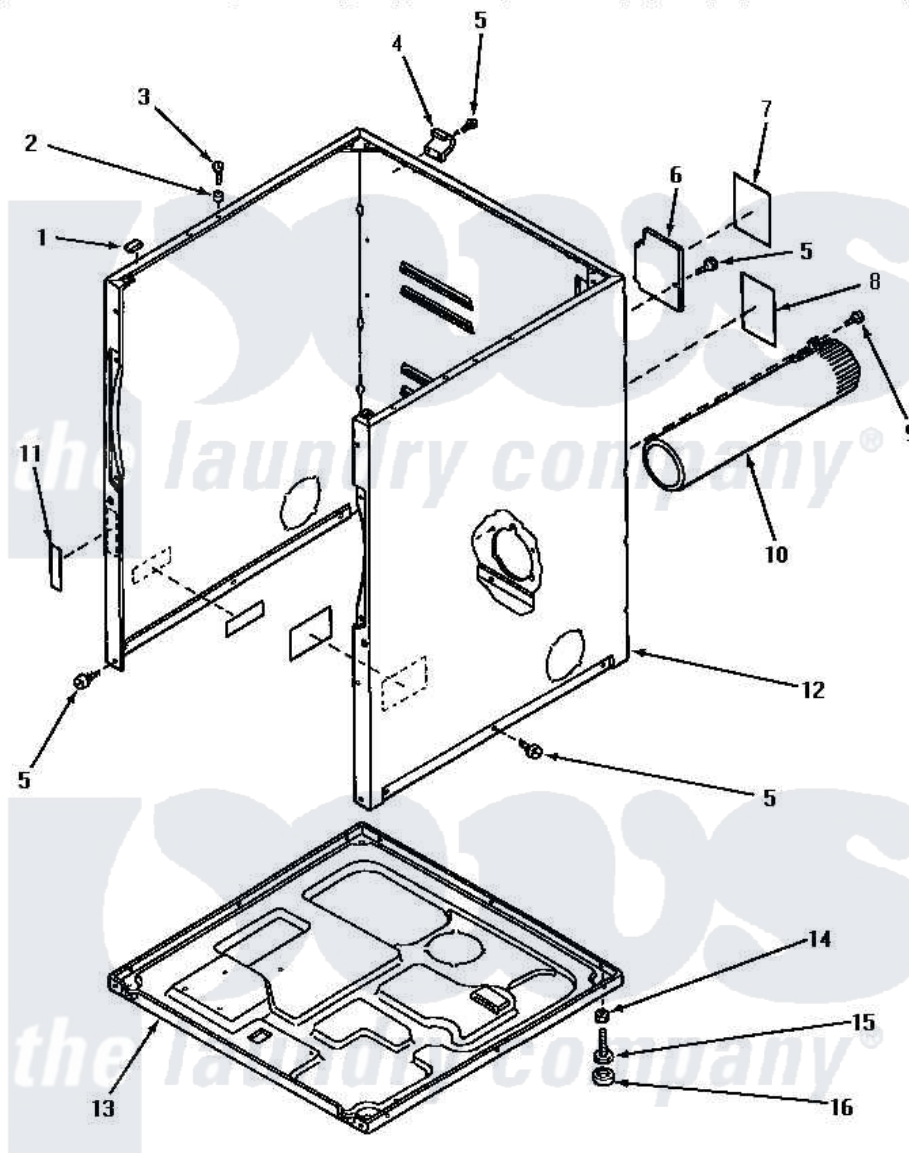

# Amana NE4613 02 - CABINET, EXHAUST DUCT & BASE

## CABINET, EXHAUST DUCT AND BASE

Amana [Residential Amana NE4613 Washer Parts](#) Parts Diagram 02 - CABINET, EXHAUST DUCT & BASE

[Click on the part number to view part](#)

Item	Original Part Number	Replaced By	Status	Part Description
1	<a href="#">Y56128</a>			Pad, Bumper
2	56079	<a href="#">505187</a>		Locator, Panel
3	32671	<a href="#">Y014874</a>		Screw, Idler Arm And Sleeve
4	60826		Not Available	HINGE, TOP
5	33562	<a href="#">27001200</a>		Screw
6	<a href="#">60821</a>			Access Cover
7	61206		Not Available	STICKER,NOTICE INSTALL
8	58866		Not Available	STICKER,WARNING-GROUND
9	Y33561	<a href="#">489464</a>		Screw
10	56118		Not Available	ASSY, EXHAUST DUCT
11	24903		Not Available	STICKER,DISCONNECT POW
12	60813PH		Not Available	CABINET, HARVEST GOLD
"	60813PW		Not Available	CABINET, WHITE
"	60813PL		Not Available	CABINET, ALMOND
13	<a href="#">60811</a>			Assembly, Base-Complete

14	20274	<a href="#">62739</a>	Nut, Lock
15	Y52696	<a href="#">Y305086</a>	Adjustable Leg And Nut
16	70282	<a href="#">Y314137</a>	Foot, Rubber