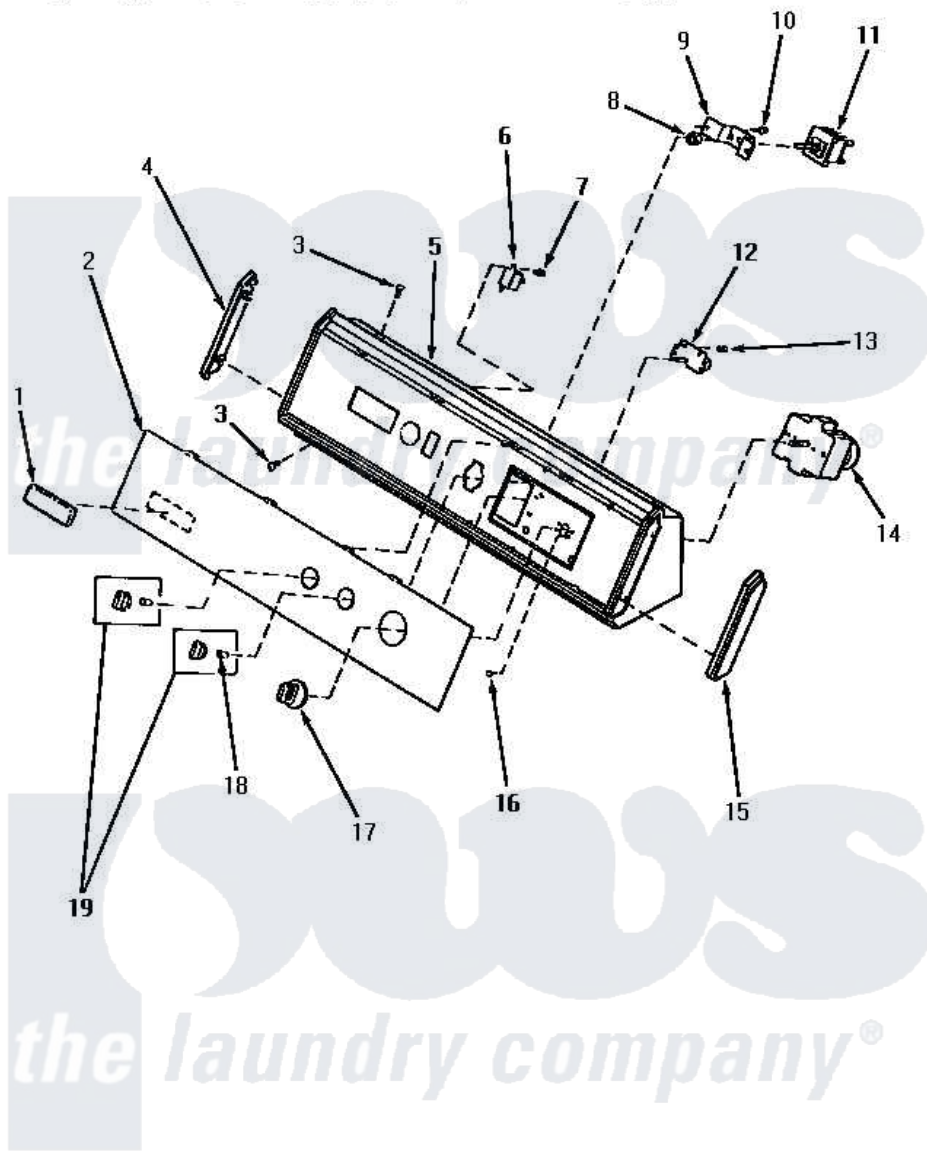

Amana NE4613 04 - GRAPHIC PANEL, CONTROL HOOD & CONTROLS

GRAPHIC PANEL, CONTROL HOOD AND CONTROLS

Amana [Residential Amana NE4613 Washer Parts](#) Parts Diagram 04 - GRAPHIC PANEL, CONTROL HOOD & CONTROLS

[Click on the part number to view part](#)

Item	Original Part Number	Replaced By	Status	Part Description
"	NOTE:		Not Available	IF DRYER IS INSTALLED IN A MANUFACTURED (MOBILE) HOME, OR IF LOCAL CODES DO NOT PERMIT GROUNDING THROUGH THE NEUTRAL, THIS WIRE WILL NOT BE ON THE DRYER. SEE I
2	60657		Not Available	PANEL, GRAPHIC
3	31752		Not Available	SCREW, No. 8ABX3/4 POZIDRI
4	32343		Not Available	INSERT, CONTROL HOOD-L.
5	59955		Not Available	ASSY, HOOD & MOUNTING P
8	57584		Not Available	NUT
9	59704			Bracket, Switch Mount
10	31260			Screw, No. 8 X 3/8 Ind H
11	58813	58813P		Switch W/Instructions
"	Y61511		Not Available	SWITCH, FABRIC SELECTOR
12	59450		Not Available	SWITCH, ROTATE-TO-START

13	23962	W10116760	Screw
14	59497		Timer, 4 Cycle
15	32342		Insert, Control Hood-R.
16	Y59616	90767	Screw, 8A X 3/8 HeX Washer Head Tapping
17	59791		Assembly, Timer Knob And Skir
18	10519	Not Available	RETAINER
19	31286	Not Available	ASSY,KNOB-ROTARY-BLK/O