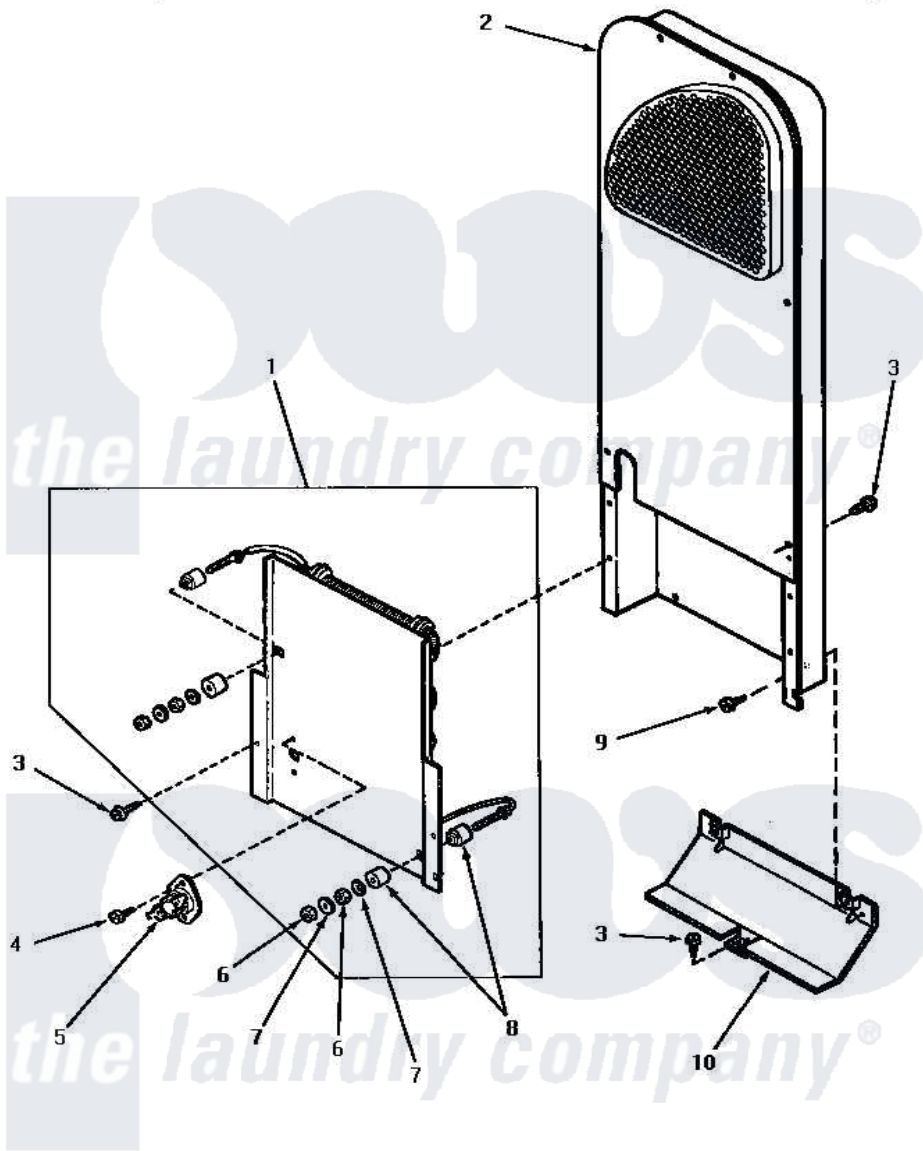

Amana NE4613 06 - HEATER BOX (THRU SN S6271975XG)

HEATER BOX (Electric Models through Serial No. S6271975XG)

Amana [Residential Amana NE4613 Washer Parts](#) Parts Diagram 06 - HEATER BOX (THRU SN S6271975XG)
 Click on the part number to view part

Item	Original Part Number	Replaced By	Status	Part Description
1	61928			Heater Assembly 208V
"	61927			Heater Assembly
2	61161P	503605		Assembly, Heater Duct
3	33562	27001200		Screw
4	23222	3177991		Screw
5	56082			Thermostat, Limit
6	Q6163		Not Available	NUT
7	56552		Not Available	LOCKWASHER
8	57408			Insulator
9	51780	3390631		Screw, 10-16 X 3/8
10	60952		Not Available	SHIELD,HEAT DUCT