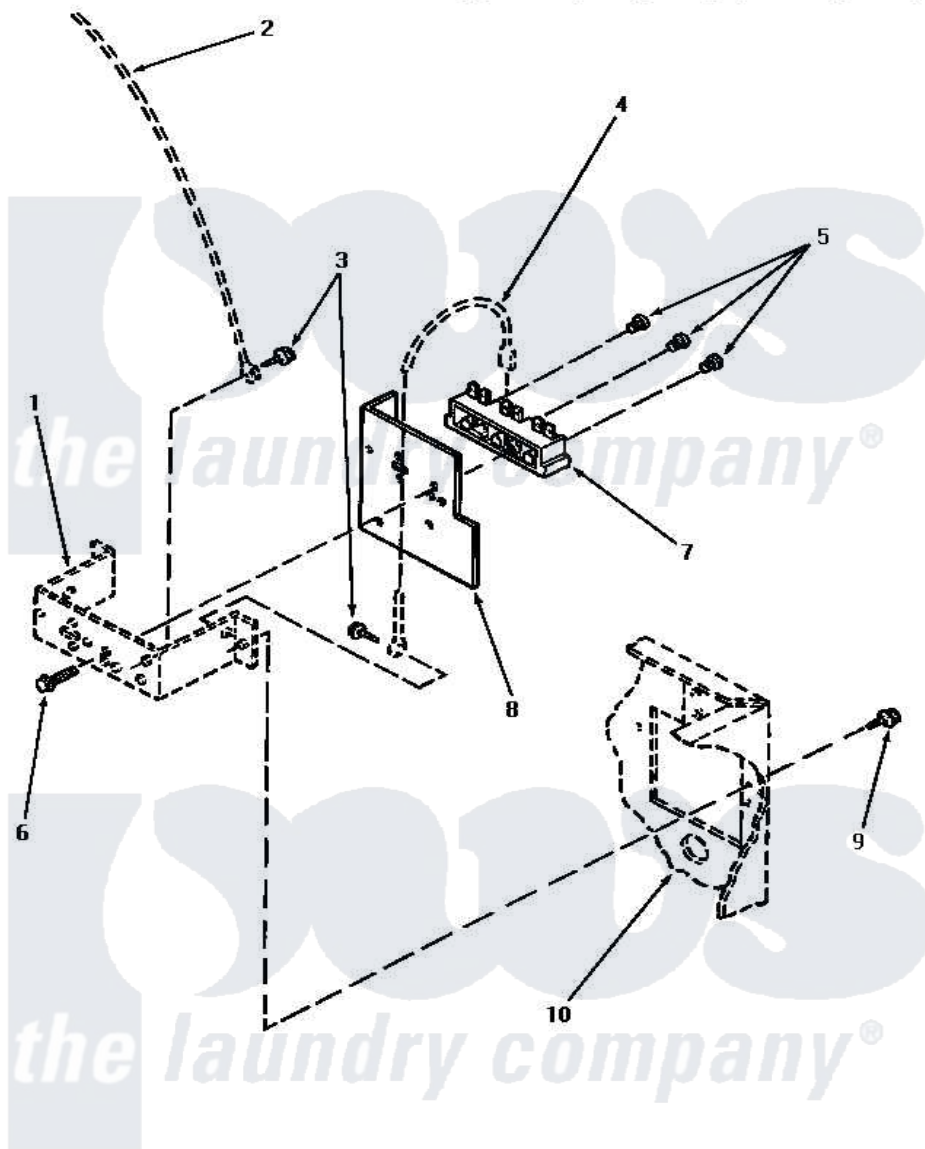

Amana NE4613 11 - TERMINAL BLOCK (STARTING SN S6271976XG)

TERMINAL BLOCK (Electric Models starting Serial No. S6271976XG)

Amana [Residential Amana NE4613 Washer Parts](#) Parts Diagram 11 - TERMINAL BLOCK (STARTING SN S6271976XG)
 Click on the part number to view part

Item	Original Part Number	Replaced By	Status	Part Description
1	Y00000000		Not Available	SEE NOTE TERMINAL BLOCK BRACKET
2	Y00000000		Not Available	SEE NOTE GROUND WIRE, GREEN
3	20530			Screw, 10-24 x 3/8 Hex
4	Y00000000		Not Available	SEE NOTE GROUND WIRE, GREEN -- (SEE NOTE)
5	Y61199	3400094		Screw, 10-32 X 3/8
6	Y61200	501285		Screw, No.12 X 9/16-Pla
7	61923P	61923		Block, Terminal
8	56087			Shield, Terminal Block
9	33562	27001200		Screw
10	Y00000000		Not Available	SEE NOTE CABINET