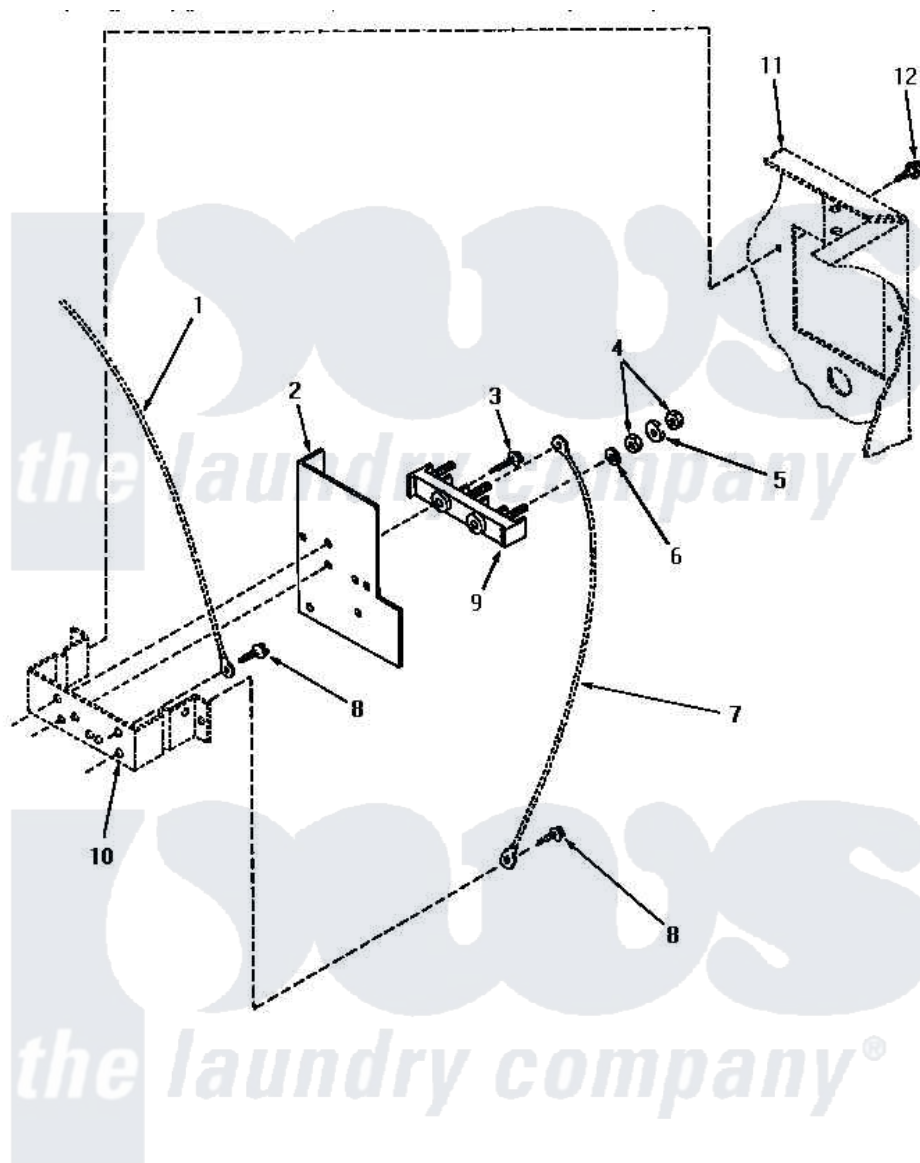

Amana NE4613 12 - TERMINAL BLOCK (THRU SN S6271975XG)

TERMINAL BLOCK (Electric Models through Serial No. S6271975XG)

Amana [Residential Amana NE4613 Washer Parts](#) Parts Diagram 12 - TERMINAL BLOCK (THRU SN S6271975XG)

[Click on the part number to view part](#)

Item	Original Part Number	Replaced By	Status	Part Description
1	Y00000000		Not Available	SEE NOTE GROUND WIRE, GREEN
2	56087			Shield, Terminal Block
3	Q6535		Not Available	SCREW, 10B-16 X 3/4 ROU
4	Q6163		Not Available	NUT
5	51474		Not Available	WASHER, 13/64IDX1/2ODX.
6	56552		Not Available	LOCKWASHER
7	Y00000000		Not Available	SEE NOTE GROUND WIRE, GREEN -- (SEE NOTE)
8	20530			Screw, 10-24 x 3/8 Hex
9	58555		Not Available	TERMINAL BLOCK
10	Y00000000		Not Available	SEE NOTE TERMINAL BLOCK BRACKET
11	Y00000000		Not Available	SEE NOTE CABINET
12	33562	27001200		Screw