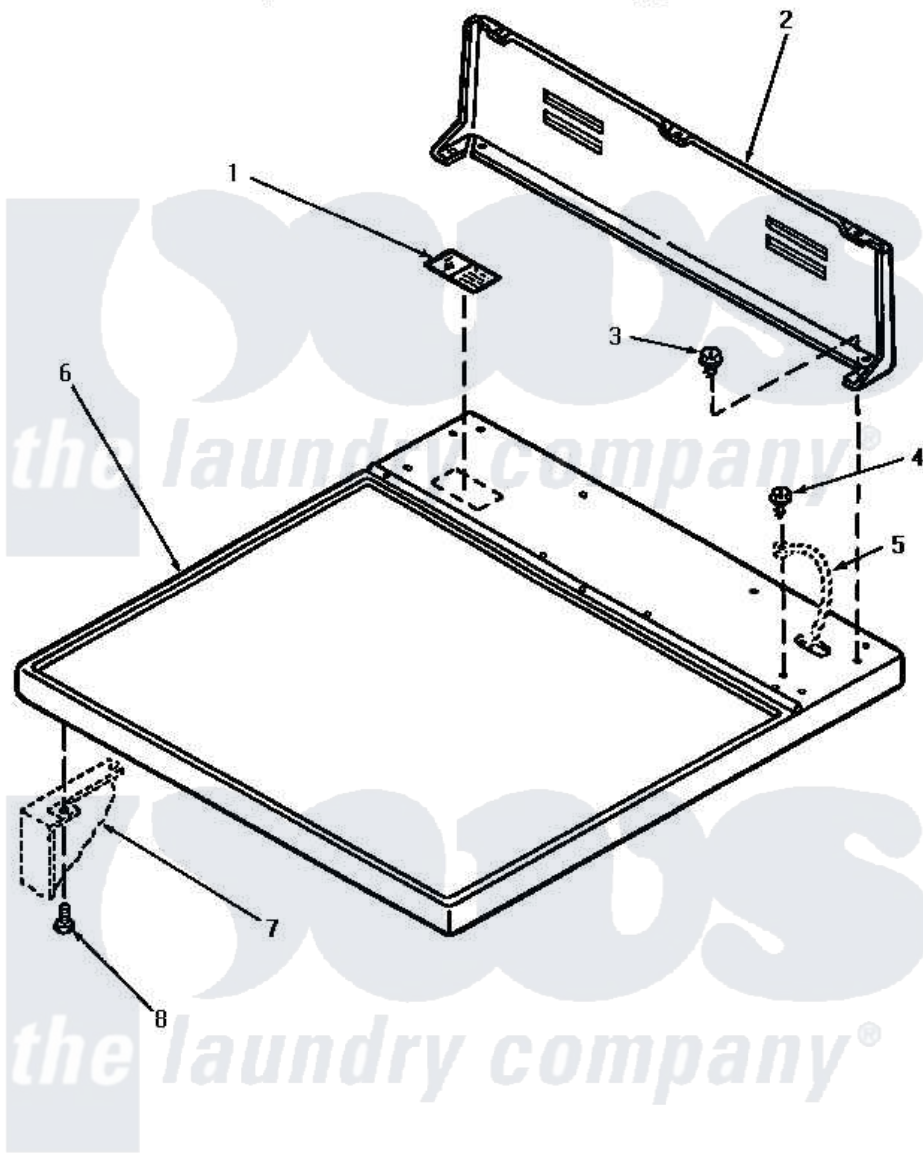

Amana NE4713 01 - CABINET TOP & CONTROL HOOD REAR PANEL

CABINET TOP AND CONTROL HOOD REAR PANEL

Amana [Residential Amana NE4713 Washer Parts](#) Parts Diagram 01 - CABINET TOP & CONTROL HOOD REAR PANEL
 Click on the part number to view part

Item	Original Part Number	Replaced By	Status	Part Description
1	24903		Not Available	STICKER,DISCONNECT POW
2	59970		Not Available	CONTROL HOOD, REAR PANEL
3	23962	W10116760		Screw
4	20530			Screw, 10-24 x 3/8 Hex
5	Y00000000		Not Available	SEE NOTE GROUND WIRE, GREEN
6	60815H		Not Available	ASSY, TOP PANEL-DOMESTI
"	60815L		Not Available	CABINET TOP, ALMOND
"	60815W		Not Available	ASSY, TOP & CARTON
7	Y00000000		Not Available	SEE NOTE CABINET
8	33562	27001200		Screw