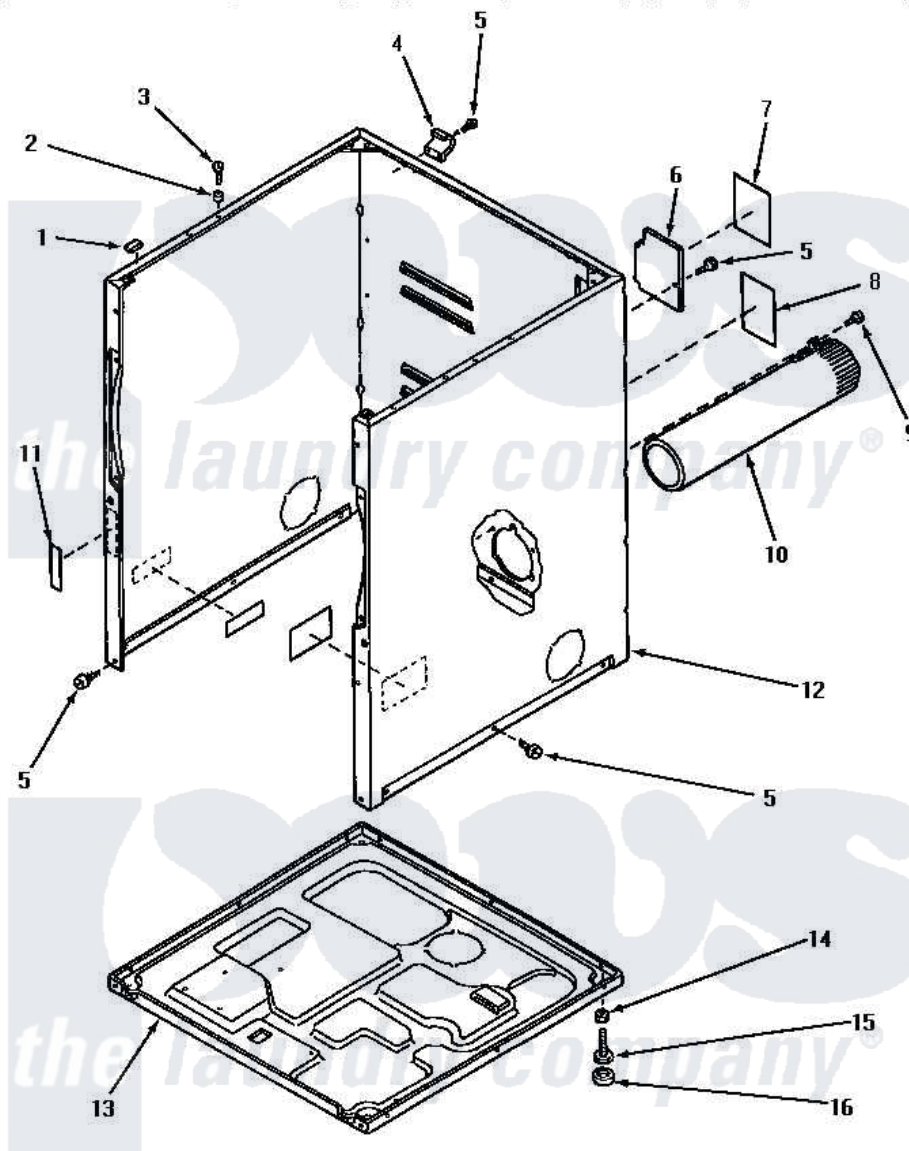

Amana NE4713 02 - CABINET, EXHAUST DUCT & BASE

CABINET, EXHAUST DUCT AND BASE

Amana [Residential Amana NE4713 Washer Parts](#) Parts Diagram 02 - CABINET, EXHAUST DUCT & BASE

[Click on the part number to view part](#)

Item	Original Part Number	Replaced By	Status	Part Description
1	Y56128			Pad, Bumper
2	56079	505187		Locator, Panel
3	32671	Y014874		Screw, Idler Arm And Sleeve
4	60826		Not Available	HINGE, TOP
5	33562	27001200		Screw
6	60821			Access Cover
7	61206		Not Available	STICKER, NOTICE INSTALL
8	58866		Not Available	STICKER, WARNING-GROUND
9	Y33561	489464		Screw
10	56118		Not Available	ASSY, EXHAUST DUCT
11	24903		Not Available	STICKER, DISCONNECT POW
12	60813PH		Not Available	CABINET, HARVEST GOLD
"	60813PW		Not Available	CABINET, WHITE
"	60813PL		Not Available	CABINET, ALMOND
13	60811			Assembly, Base-Complete

14	20274	62739	Nut, Lock
15	Y52696	Y305086	Adjustable Leg And Nut
16	70282	Y314137	Foot, Rubber