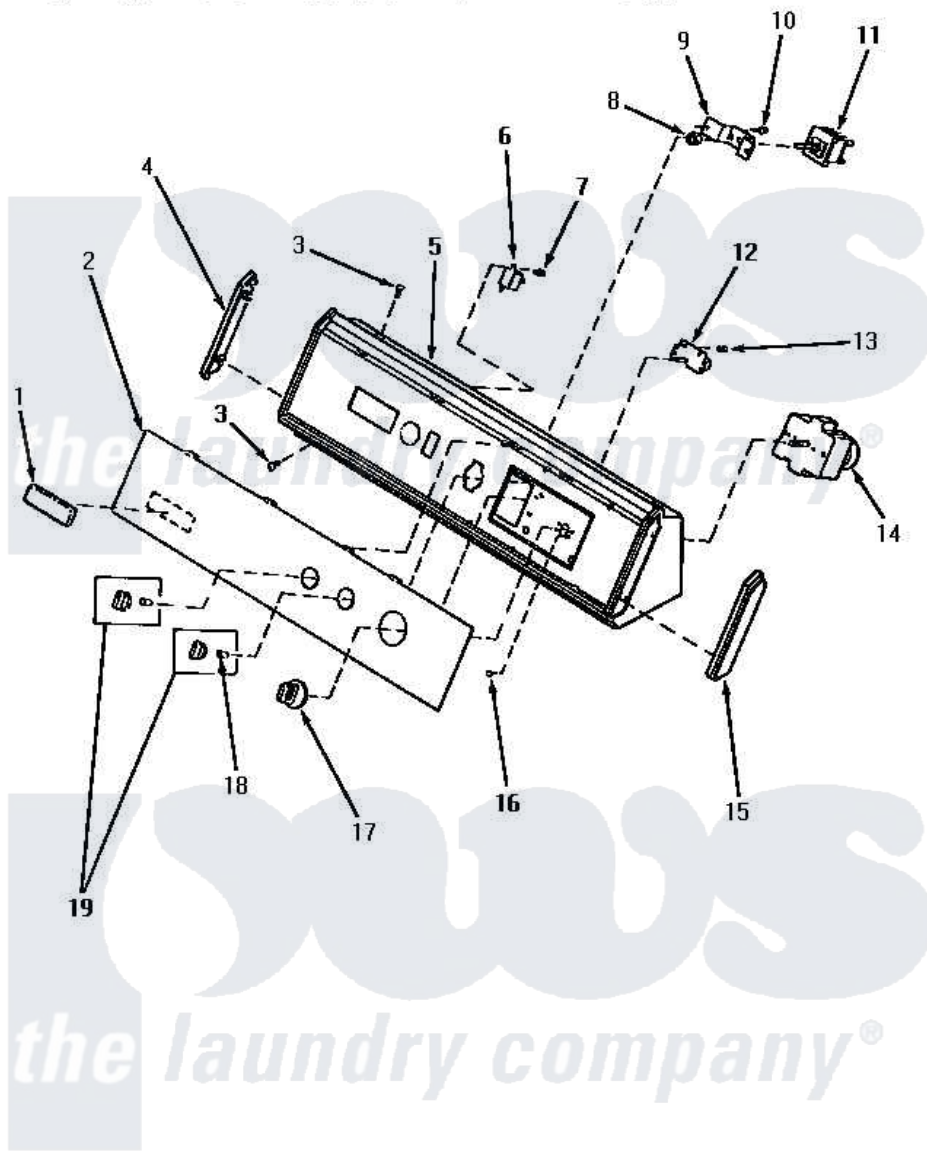

# Amana NE4713 04 - GRAPHIC PANEL, CONTROL HOOD & CONTROLS

## GRAPHIC PANEL, CONTROL HOOD AND CONTROLS

Amana [Residential Amana NE4713 Washer Parts](#) Parts Diagram 04 - GRAPHIC PANEL, CONTROL HOOD & CONTROLS

[Click on the part number to view part](#)

Item	Original Part Number	Replaced By	Status	Part Description
"	NOTE:		Not Available	IF DRYER IS INSTALLED IN A MANUFACTURED (MOBILE) HOME, OR IF LOCAL CODES DO NOT PERMIT GROUNDING THROUGH THE NEUTRAL, THIS WIRE WILL NOT BE ON THE DRYER. SEE I
1	32630		Not Available	NAMEPLATE,LIMITED EDIT
2	60634		Not Available	PANEL,GRAPHICS
3	31752		Not Available	SCREW,No.8ABX3/4 POZIDRI
4	31249		Not Available	CAP,END-L.H.-CHROME
5	59955		Not Available	ASSY,HOOD & MOUNTING P
8	57584		Not Available	NUT
9	<a href="#">59704</a>			Bracket, Switch Mount
10	<a href="#">31260</a>			Screw, No.8 X 3/8 Ind H
11	58813	<a href="#">58813P</a>		Switch W/Instructions
"	Y61511		Not Available	SWITCH,FABRIC SELECTOR

12	59450		Not Available	SWITCH,ROTATE-TO-START
13	23962	<a href="#">W10116760</a>		Screw
14	<a href="#">59497</a>			Timer, 4 Cycle
15	<a href="#">31248</a>			Cap, End-RH-Chrome
16	Y59616	<a href="#">90767</a>		Screw, 8A X 3/8 HeX Washer Head Tapping
17	<a href="#">59791</a>			Assembly, Timer Knob And Skir
18	10519		Not Available	RETAINER
19	31286		Not Available	ASSY,KNOB-ROTARY-BLK/O