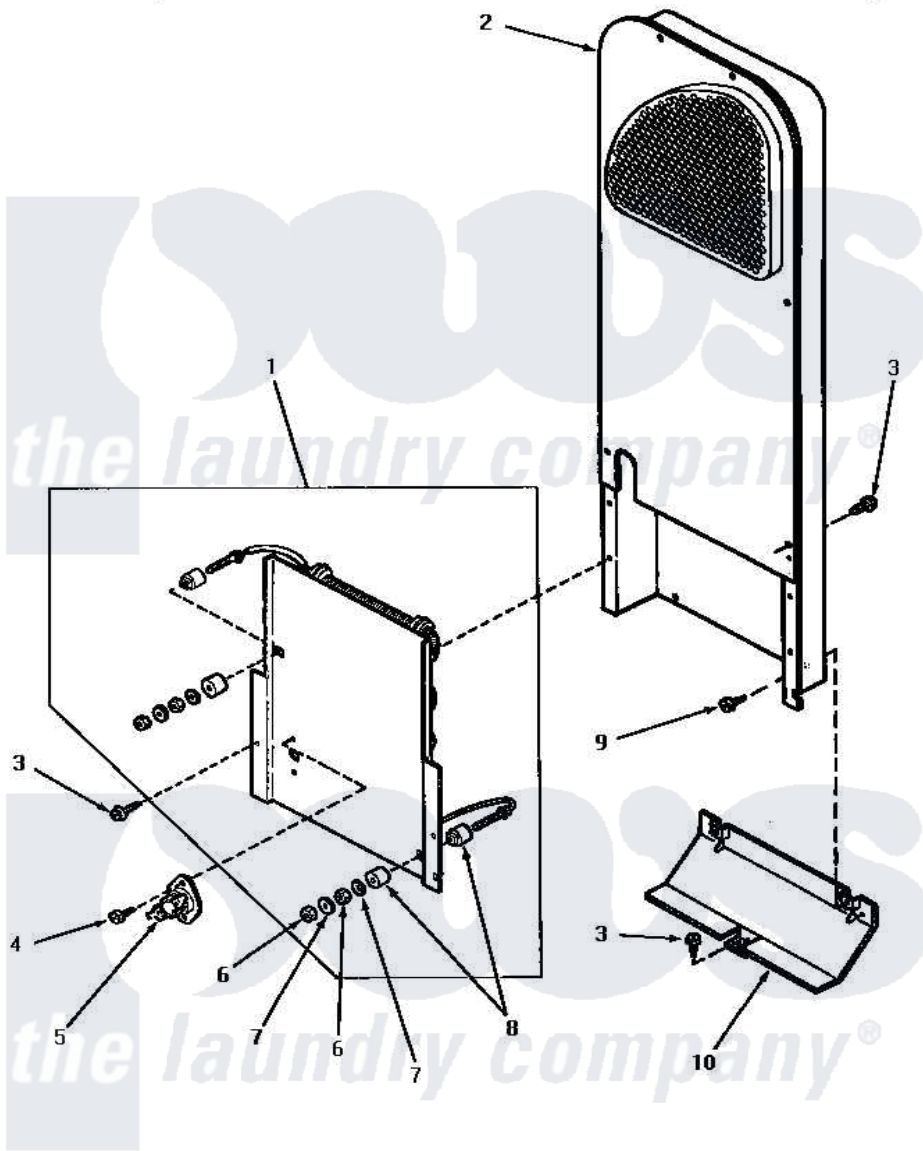

Amana NE4713 06 - HEATER BOX (THRU SN S6271975XG)

**HEATER BOX  
(Electric Models through Serial No. S6271975XG)**

Amana [Residential Amana NE4713 Washer Parts](#) Parts Diagram 06 - HEATER BOX (THRU SN S6271975XG)  
Click on the part number to view part

Item	Original Part Number	Replaced By	Status	Part Description
1	<a href="#">61928</a>			Heater Assembly 208V
"	<a href="#">61927</a>			Heater Assembly
2	61161P	<a href="#">503605</a>		Assembly, Heater Duct
3	33562	<a href="#">27001200</a>		Screw
4	23222	<a href="#">3177991</a>		Screw
5	<a href="#">56082</a>			Thermostat, Limit
6	Q6163		Not Available	NUT
7	56552		Not Available	LOCKWASHER
8	<a href="#">57408</a>			Insulator
9	51780	<a href="#">3390631</a>		Screw, 10-16 X 3/8
10	60952		Not Available	SHIELD,HEAT DUCT