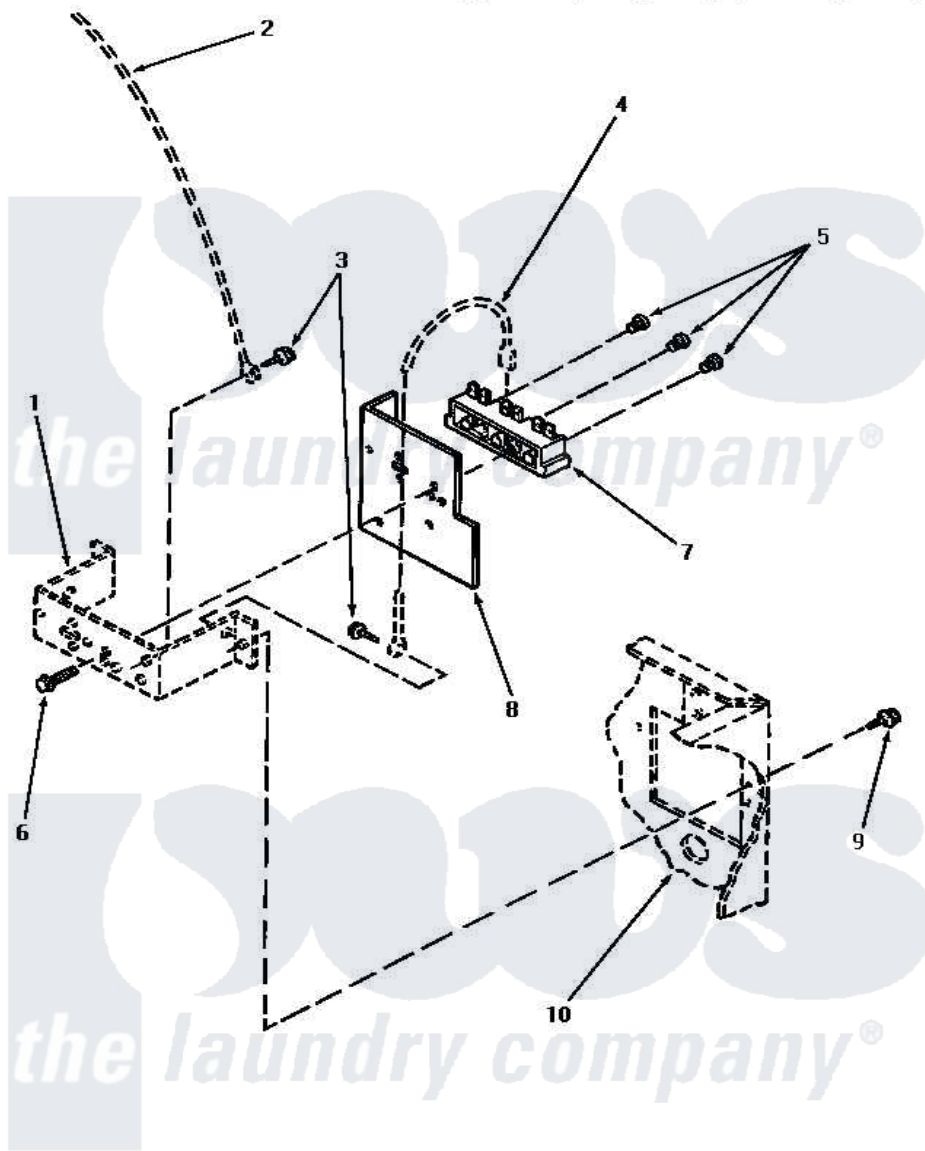

# Amana NE4713 11 - TERMINAL BLOCK (STARTING SN S6271976XG)

## TERMINAL BLOCK (Electric Models starting Serial No. S6271976XG)

Amana [Residential Amana NE4713 Washer Parts](#) Parts Diagram 11 - TERMINAL BLOCK (STARTING SN S6271976XG)  
Click on the part number to view part

Item	Original Part Number	Replaced By	Status	Part Description
1	Y00000000		Not Available	SEE NOTE TERMINAL BLOCK BRACKET
2	Y00000000		Not Available	SEE NOTE GROUND WIRE, GREEN
3	<a href="#">20530</a>			Screw, 10-24 x 3/8 Hex
4	Y00000000		Not Available	SEE NOTE GROUND WIRE, GREEN -- (SEE NOTE)
5	Y61199	<a href="#">3400094</a>		Screw, 10-32 X 3/8
6	Y61200	<a href="#">501285</a>		Screw, No. 12 X 9/16-Pla
7	61923P	<a href="#">61923</a>		Block, Terminal
8	<a href="#">56087</a>			Shield, Terminal Block
9	33562	<a href="#">27001200</a>		Screw
10	Y00000000		Not Available	SEE NOTE CABINET