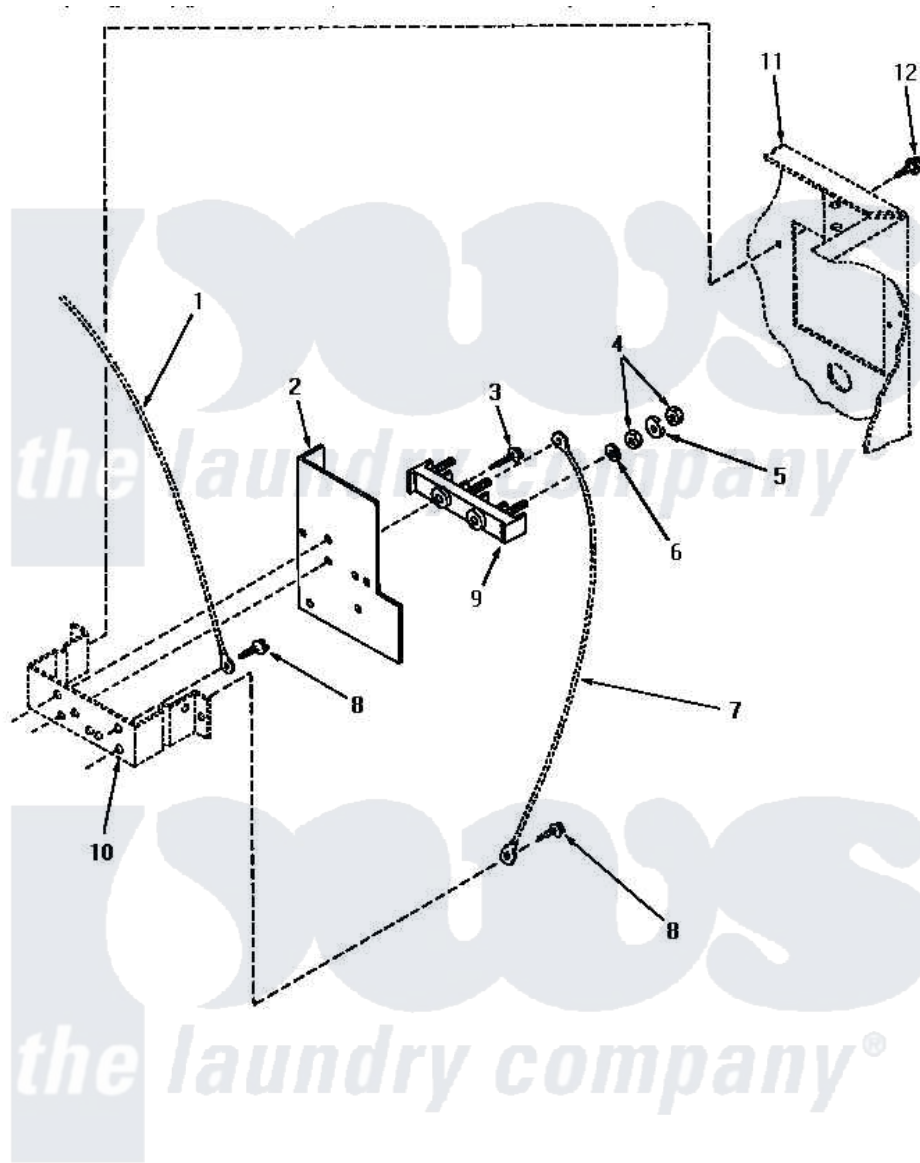

# Amana NE4713 12 - TERMINAL BLOCK (THRU SN S6271975XG)

## TERMINAL BLOCK (Electric Models through Serial No. S6271975XG)

Amana [Residential Amana NE4713 Washer Parts](#) Parts Diagram 12 - TERMINAL BLOCK (THRU SN S6271975XG)  
 Click on the part number to view part

Item	Original Part Number	Replaced By	Status	Part Description
1	Y00000000		Not Available	SEE NOTE GROUND WIRE, GREEN
2	<a href="#">56087</a>			Shield, Terminal Block
3	Q6535		Not Available	SCREW, 10B-16 X 3/4 ROU
4	Q6163		Not Available	NUT
5	51474		Not Available	WASHER, 13/64IDX1/2ODX.
6	56552		Not Available	LOCKWASHER
7	Y00000000		Not Available	SEE NOTE GROUND WIRE, GREEN -- (SEE NOTE)
8	<a href="#">20530</a>			Screw, 10-24 x 3/8 Hex
9	58555		Not Available	TERMINAL BLOCK
10	Y00000000		Not Available	SEE NOTE TERMINAL BLOCK BRACKET
11	Y00000000		Not Available	SEE NOTE CABINET
12	33562	<a href="#">27001200</a>		Screw