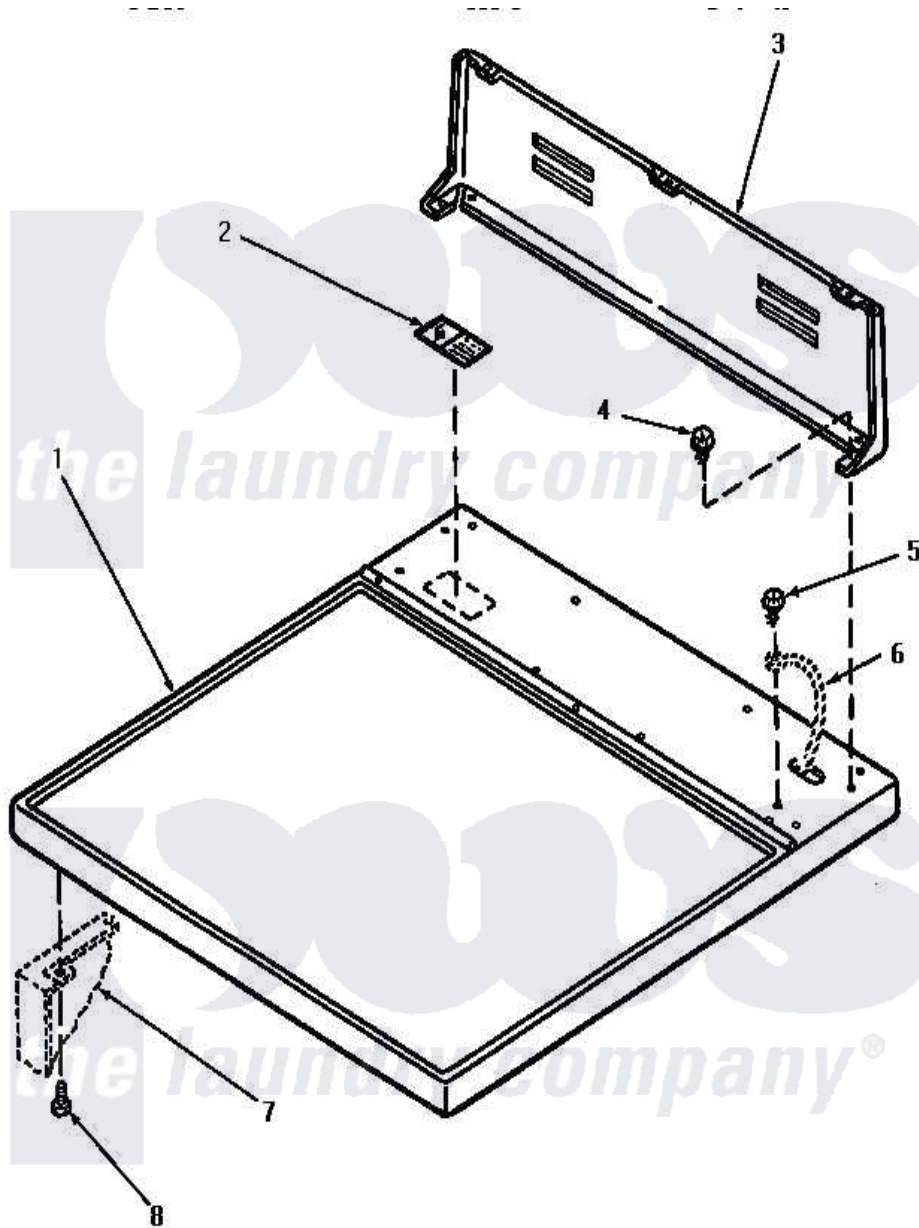

Amana NE4813 01 - CABINET TOP AND CONTROL HOOD REAR PANEL

Amana Residential Amana NE4813 Dryer Parts Parts Diagram 01 - CABINET TOP AND CONTROL HOOD REAR PANEL

[Click on the part number to view part](#)

Item	Original Part Number	Replaced By	Status	Part Description
1	60815H		Not Available	ASSY, TOP PANEL-DOMESTI
"	60815L		Not Available	CABINET TOP, ALMOND
"	60815W		Not Available	ASSY, TOP & CARTON
2	24903		Not Available	STICKER, DISCONNECT POW
3	59970		Not Available	CONTROL HOOD, REAR PANEL
4	23962	W10116760		Screw
5	20530			Screw, 10-24 x 3/8 Hex
6	Y00000000		Not Available	SEE NOTE GROUND WIRE, GREEN
7	Y00000000		Not Available	SEE NOTE CABINET -- (SEE PAGE 9, KEY 10)
8	25723	27001200		Screw