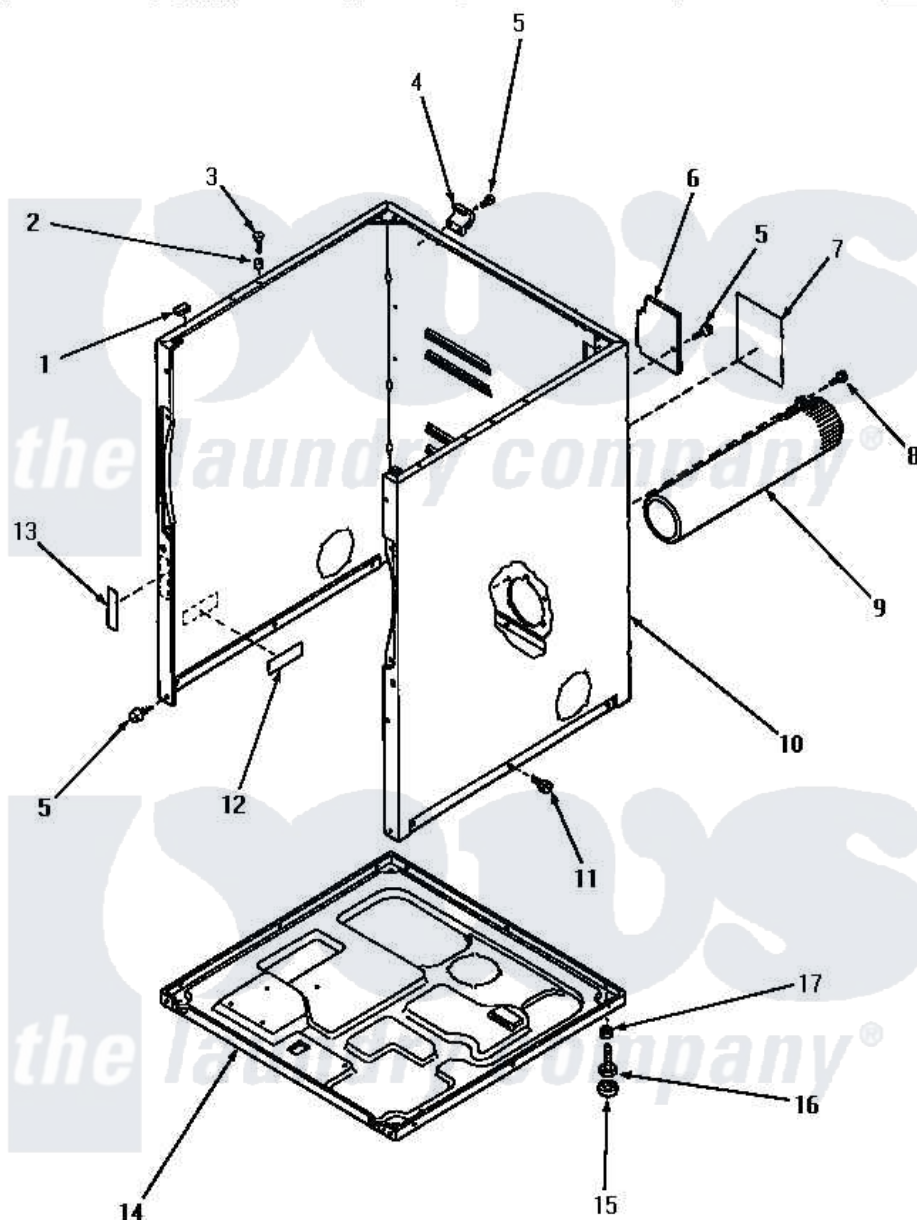

Amana NE4813 02 - CABINET, EXHAUST DUCT AND BASE

Amana Residential Amana NE4813 Dryer Parts Parts Diagram 02 - CABINET, EXHAUST DUCT AND BASE
 Click on the part number to view part

Item	Original Part Number	Replaced By	Status	Part Description
1	Y56128			Pad, Bumper
2	56079	505187		Locator, Panel
3	32671	Y014874		Screw, Idler Arm And Sleeve
4	60826		Not Available	HINGE, TOP
5	25723	27001200		Screw
6	60821			Access Cover
7	58866		Not Available	STICKER, WARNING-GROUND
8	56392		Not Available	SCREW, 8-18 X 3/8 TAPPI
9	56118		Not Available	ASSY, EXHAUST DUCT
10	60813HP		Not Available	ASSY, DRYER CABINET
"	60813LP			Xxxassy, Dryer Cabinet
"	60813WP		Not Available	xxxASSY, DRYER CABINET
11	56264	27001200		Screw
12	61294		Not Available	(ELECTRIC MODELS)
13	24903		Not Available	STICKER, DISCONNECT POW

14	60811		Assembly, Base-Complete
15	70282	Y314137	Foot, Rubber
16	Y52696	Y305086	Adjustable Leg And Nut
17	20274	62739	Nut, Lock