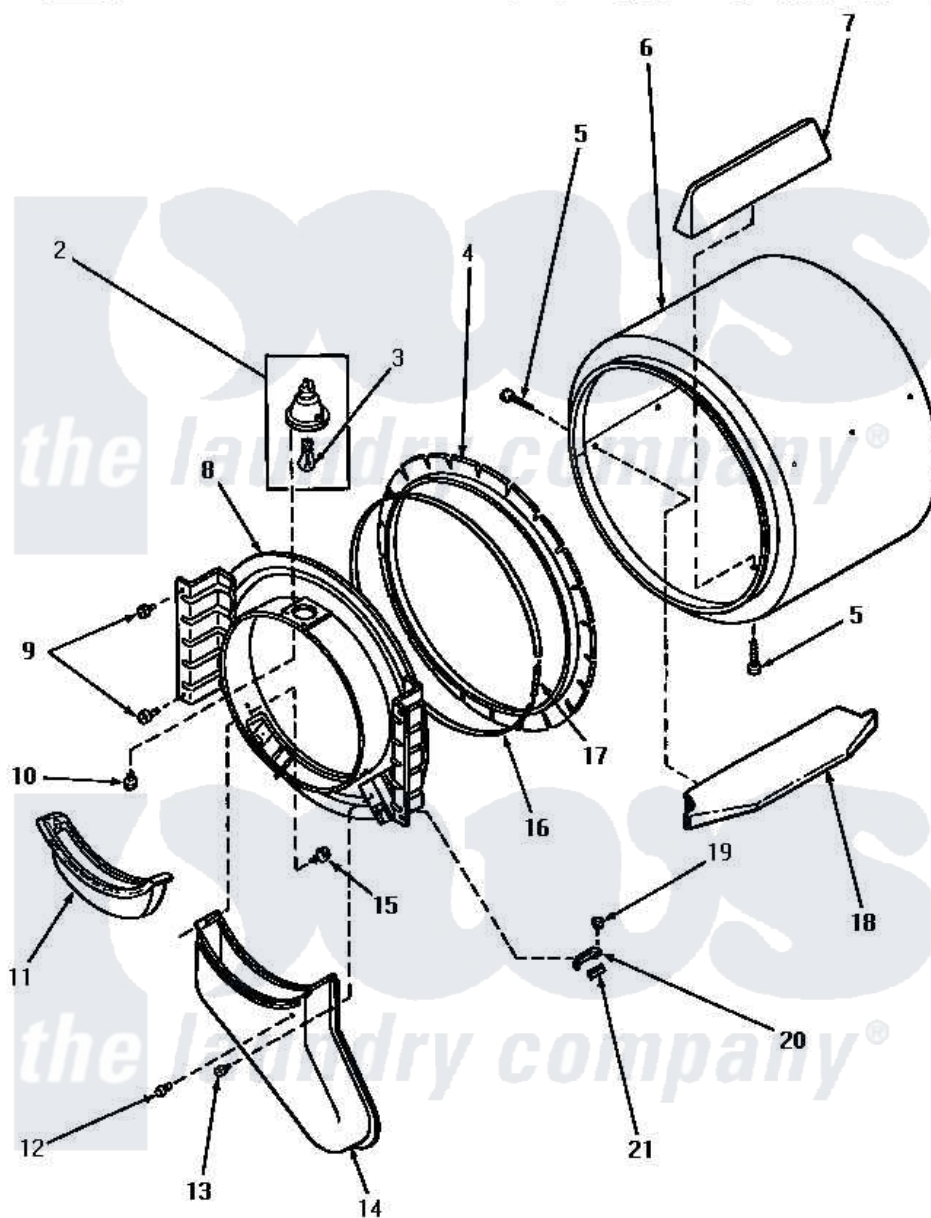

Amana NE4813 04 - FR BLKHD, AIR DUCT, FELT SEAL & CYLINDER

Amana Residential Amana NE4813 Dryer Parts Parts Diagram 04 - FR BLKHD, AIR DUCT, FELT SEAL & CYLINDER
 Click on the part number to view part

Item	Original Part Number	Replaced By	Status	Part Description
2	60953P		Not Available	CYLINDER LIGHT ASSEMBLY
3	Y60954	67001316		Bulb, Light
4	56088			Assembly, Seal
5	56131		Not Available	SCREW,10BT X 1 TAPPING
6	61073P		Not Available	ASSY,CYLINDER-WHITE
7	Y61399		Not Available	BAFFLE,CYLINDER-SHORT-
8	62160W		Not Available	ASSY,BULKHEAD & GLIDE FRT
"	62142W		Not Available	ASSY,BULKHEAD-FRONT-SV
9	25723	27001200		Screw
10	31260			Screw, No.8 X 3/8 Ind H
11	61376P			Filter, Lint-White W/Inst.
12	56938		Not Available	BUMPER
13	56392		Not Available	SCREW,8-18 X 3/8 TAPPI
14	60786			Assembly, Air Duct-Front
15	23628	489464		Screw

16	Y56090	Not Available	SEAL STRAP
17	52310		Spring
18	Y61027	Not Available	BAFFLE,CYLINDER-EXTEND
19	23962	W10116760	Screw
20	61448		Glide, Cylinder-Rulon F
21	58049		Pad, Thin