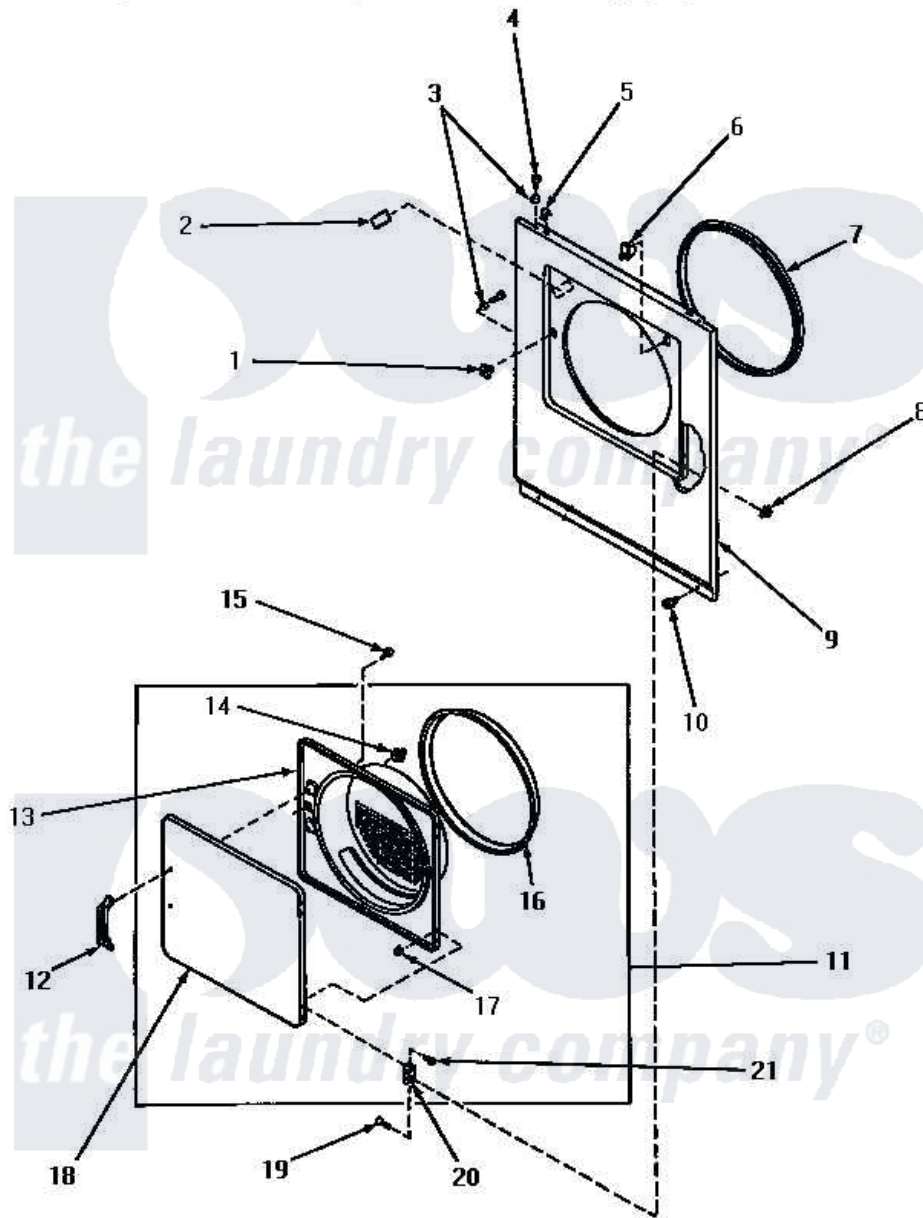

Amana NE4813 07 - LOADING DOOR, FRONT PANEL AND SEALS

Amana [Residential Amana NE4813 Dryer Parts](#) Parts Diagram 07 - LOADING DOOR, FRONT PANEL AND SEALS
 Click on the part number to view part

Item	Original Part Number	Replaced By	Status	Part Description
1	54660	LA-1003		Door Catch Kit
2	58854			Repl By 500281
3	56079	505187		Locator, Panel
4	32671	Y014874		Screw, Idler Arm And Sleeve
5	28835	22001650		Fastener, Spring
6	56052	W10169313		Switch-Dor
7	Y61380			Seal, Front Panel
8	51236	488130		Nut
9	62420H		Not Available	FRONT PANEL, HARVEST GOLD
"	62420L	62420LP		Assembly
"	62420W		Not Available	FRONT PANEL, WHITE
10	58637	27001200		Screw
11	62151H		Not Available	ASSY,DOOR
"	62151W		Not Available	ASSY,DOOR
"	62151L		Not Available	ASSY,DOOR
12	54068P	61925		Pull Door Commercial Black

13	62152H		Not Available	INNER DOOR PANEL, HARVEST GOLD
"	62152L	62152P		Liner
"	62152W		Not Available	LINER,DOOR
14	54661	LA-1003		Door Catch Kit
15	52150	489464		Screw
16	61379	61379P		Door Seal
17	23407			Nut, Speed-8A Tinn C15
18	62153W		Not Available	PANEL OUTER DOOR
"	62153L		Not Available	DOOR
"	62153H			Door
19	22649			Screw, 8-32 X 13/32 FI
20	56045P	56045		Hinge
21	52864	500226		Screw, 8b-16 x 5/8 Tap