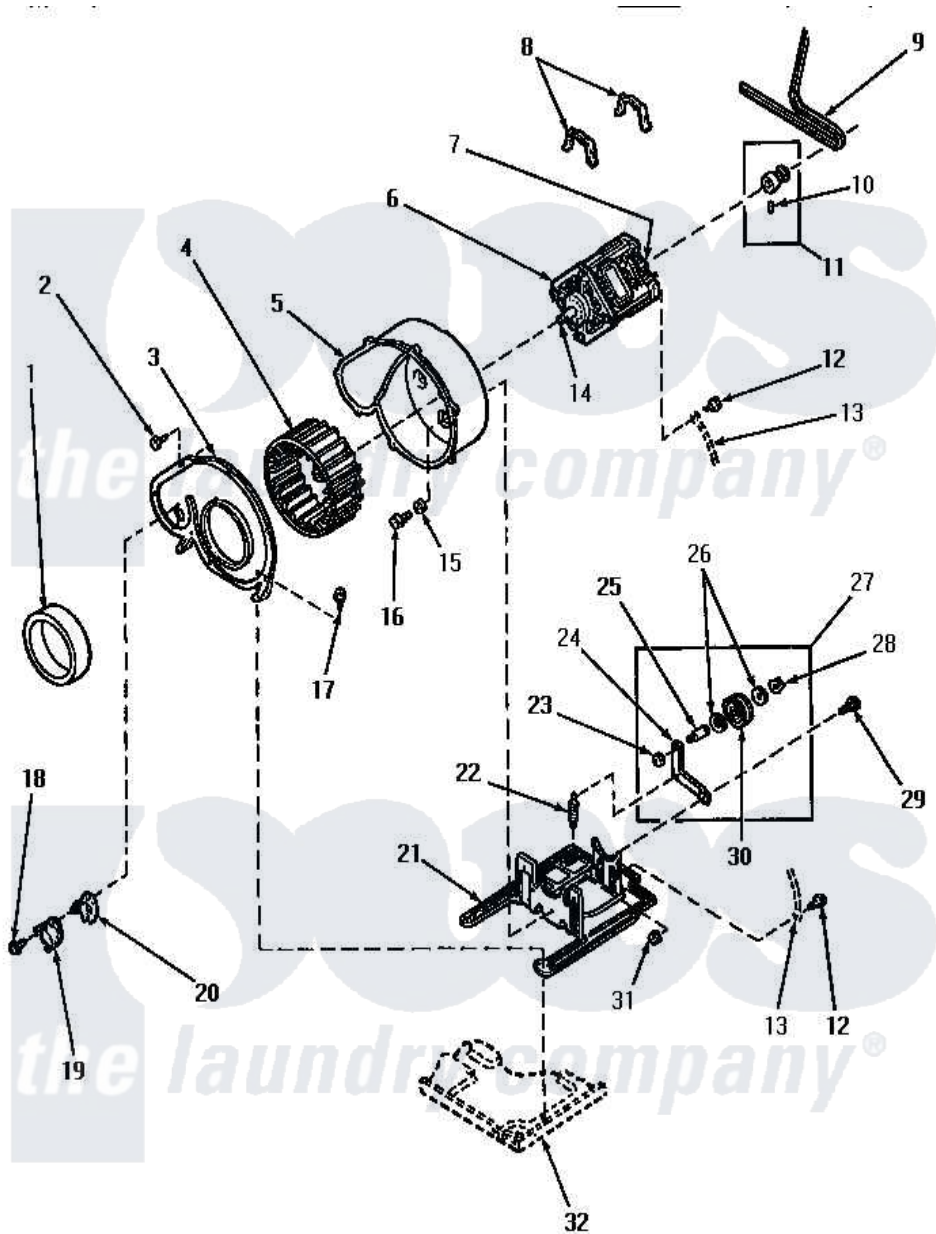

# Amana NE4813 08 - MOTOR, EXHAUST FAN AND BELT

Amana Residential Amana NE4813 Dryer Parts Parts Diagram 08 - MOTOR, EXHAUST FAN AND BELT  
 Click on the part number to view part

Item	Original Part Number	Replaced By	Status	Part Description
1	56065		Not Available	SEAL
2	23962	<a href="#">W10116760</a>		Screw
3	60938P		Not Available	COVER,BLOWER HOUSING
4	56000	<a href="#">510139P</a>		Assembly Blower Fan Package
5	<a href="#">56020</a>			Housing, Blower
6	Y58044	<a href="#">915P3</a>		Motor-Drve
7	53249		Not Available	SWITCH
"	53226		Not Available	SWITCH,MOTOR
"	59895		Not Available	MOTOR SWITCH, INTERNAL MOUNTED
8	Y58047	<a href="#">660658</a>		Clamp, Motor Mounting 343481 685441
9	59174	<a href="#">40111201</a>		Belt, Cylinder
10	52906		Not Available	SETSCREW
11	59173		Not Available	MOTOR PULLEY ASSEMBLY
12	23222	<a href="#">3177991</a>		Screw

13	Y00000000		Not Available	SEE NOTE GROUND WIRE, GREEN
14	<a href="#">27604P</a>			Never-Seeze 1 Oz Tube
15	20492	<a href="#">M0270504</a>		Washer
16	56264	<a href="#">27001200</a>		Screw
17	51780	<a href="#">3390631</a>		Screw, 10-16 X 3/8
18	52150	<a href="#">489464</a>		Screw
19	<a href="#">Y61372</a>			Thermostat
20	61401	<a href="#">61623</a>		Thermostat, Heater-BR
21	Y60816	<a href="#">503613</a>		Mount, Motor
22	<a href="#">56076</a>			Spring, Idler
23	56156	<a href="#">358160</a>		Nut
24	56057		Not Available	LEVER, IDLER
25	<a href="#">56461</a>			Shaft
26	<a href="#">52549</a>			Washer, 501 ID X3/4 Odx
27	Y56170	<a href="#">56170P</a>		Assembly- Idle
28	<a href="#">23748</a>			Ring, Retaining
29	56587		Not Available	SCREW, 1/4-20 HEX HD SH
30	<a href="#">Y54414</a>			Assembly, Wheel And Bearing
31	52566	<a href="#">27001225</a>		Nut, Jam Mid Lock 1/4-20
32	Y00000000		Not Available	SEE NOTE BASE -- (SEE PAGE 9, KEY 14)