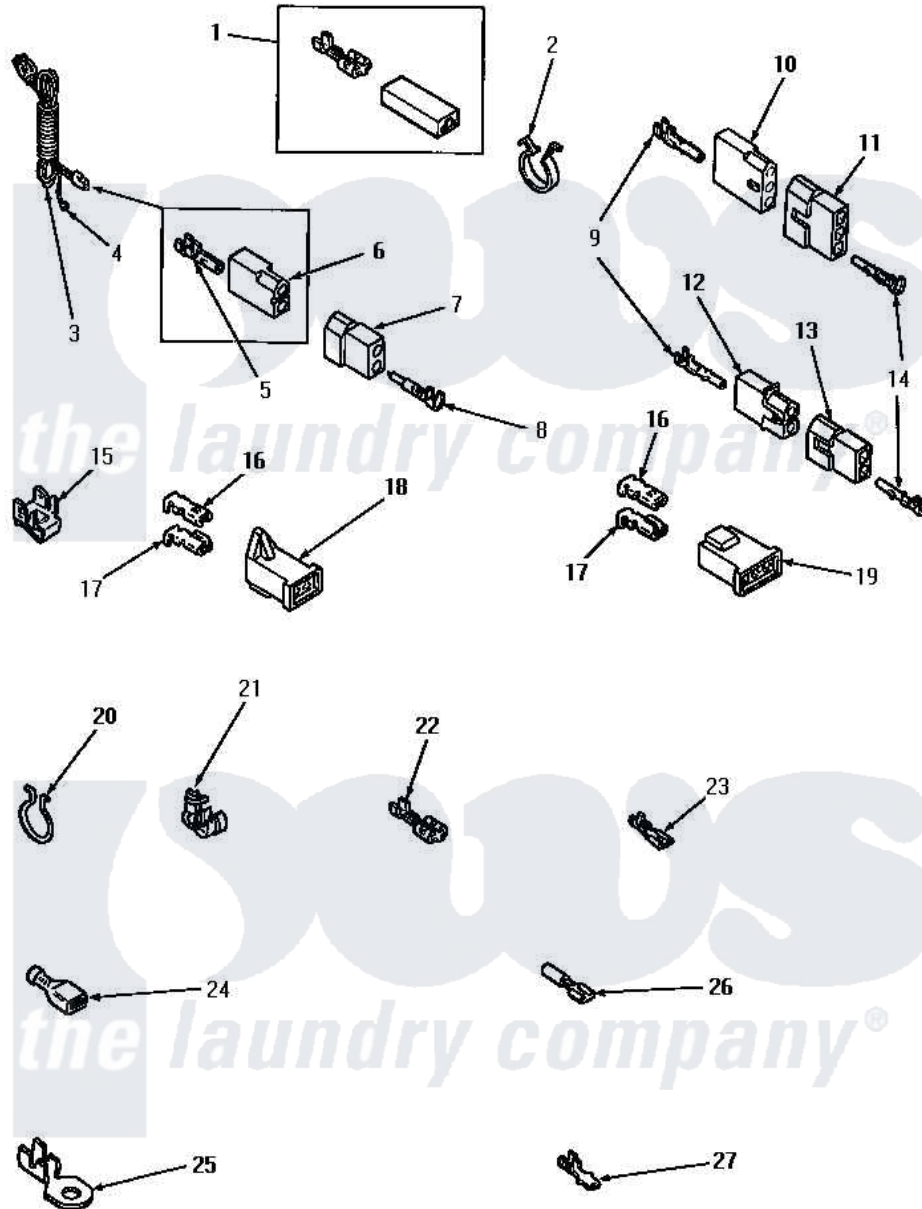

Amana NE4813 09 - POWER CORD AND TERMINALS

Amana [Residential Amana NE4813 Dryer Parts](#) Parts Diagram 09 - POWER CORD AND TERMINALS
 Click on the part number to view part

Item	Original Part Number	Replaced By	Status	Part Description
1	Y00237			Terminal-Female 1/4 ((1) 12 GAUGE Wire Or(2) 18 GA
2	61510	504034		Clip, Wire
3	Y56222	27001142		Cord, Power
4	Y00000000		Not Available	SEE NOTE GROUND WIRE, GREEN
5	00130			Terminal, Pin-1/8 Femal
6	56265			Receptacle, 2 Circuit
7	56266			Plug
8	Y00127			Terminal, Pin-1/8 Male
9	Y00117	5011-XX		093 Female Socket
10	23039	697780		Receptacle,
11	23040			Plug-3 Circuit
12	56451			Receptacle, 2 Circuit
13	56448			Terminal Block Plug
14	Y00116			Terminal, Pin-Male
15	Y00161	B5733302		Clip, Ground

16	Y00189		Terminal, Spade
17	Y00190		Connector-Receptacle
18	58799		Connector-2 Circuit
19	58800	Not Available	CONNECTOR-3 CIRCUIT (3 CIRCUIT CONNECTOR)
20	51291		Clip, Wire
21	21903	211881	Grommet, Cord Part Not Used- Gas Models Only
22	Y00121	Not Available	SPADE TERMINAL(12 GAUGE) (1/4 INCH-(2) 18 GAUGE WIRES O
"	Y00222	Not Available	TERMINAL,FEMALE-1/4 SP
"	Y00119	Not Available	SPADE TERMINAL(18 GAUGE) (1/4 INCH-(1) 18 GAUGE WIRE)
23	00156	00156SRE	65br30/FI
"	Y00209		Spade Terminal (18 Gauge) (3/16 Inch-(2) 18 Gauge Wires-
"	Y00124		Spade Terminal (18 Gauge) (3/16 Inch-(1) 18 Gauge Wire-
24	Y00163	285432	Terminal
"	Y00165		Insulated Spade Terminal
25	Y00111		Ring Terminal No.10 No.10 18 Gauge Wires Or
"	00110		No.10 18 Gauge Wire
26	Y00215		Barrel Insulated Spade
"	Y00214	Not Available	BARREL INSULATED SPADE(18 GAUG (1/4 INCH- 18 GAUGE WIRE)
27	Y00138		Male Tab Terminal 18 Gauge Wire)
"	Y00139	Y00138	Male Tab Terminal 18 Gauge Wire)