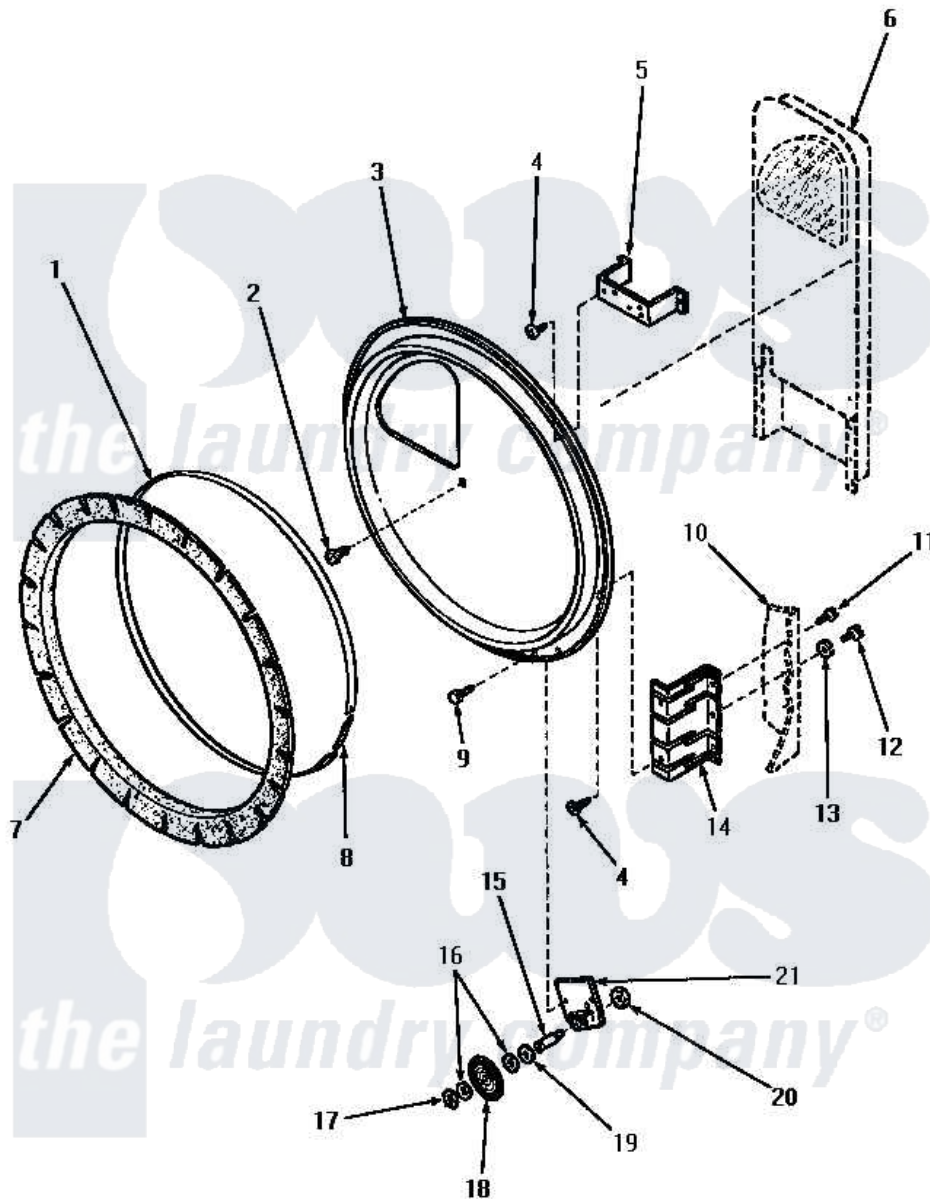

Amana NE4813 10 - REAR BLKHD, FELT SEAL & CYLINDER ROLLER

Amana Residential Amana NE4813 Dryer Parts Parts Diagram 10 - REAR BLKHD, FELT SEAL & CYLINDER ROLLER
 Click on the part number to view part

Item	Original Part Number	Replaced By	Status	Part Description
1	Y56090		Not Available	SEAL STRAP
2	23628	489464		Screw
3	Y61127		Not Available	ASSY, REAR BULKHEAD/BRKT
4	56078	M400664		SCrew Tap Trs Cr Rec 1016AB
5	60823	60823P		Bracket, Terminal Block
6	Y00000000		Not Available	SEE NOTE HEAT DUCT -- (SEE PAGE 7)
7	56088			Assembly, Seal
8	52310			Spring
9	51780	3390631		Screw, 10-16 X 3/8
10	Y00000000		Not Available	SEE NOTE CABINET -- (SEE PAGE 9, KEY 10)
11	25723	27001200		Screw
12	52909			Screw, 10B-16 X 1/2 HeX
13	51474		Not Available	WASHER, 13/64IDX1/2ODX.
14	56055		Not Available	BRACKET,BULKHEAD-REAR

15	56461		Shaft
16	52549		Washer, 501 ID X3/4 Odx
17	23748		Ring, Retaining
18	56457	62649P	Roller- CY
19	23886	Not Available	WASHER, .578IDX1.25ODX1
20	56156	358160	Nut
21	56042	Not Available	BRACKET, CYLINDER ROLLER