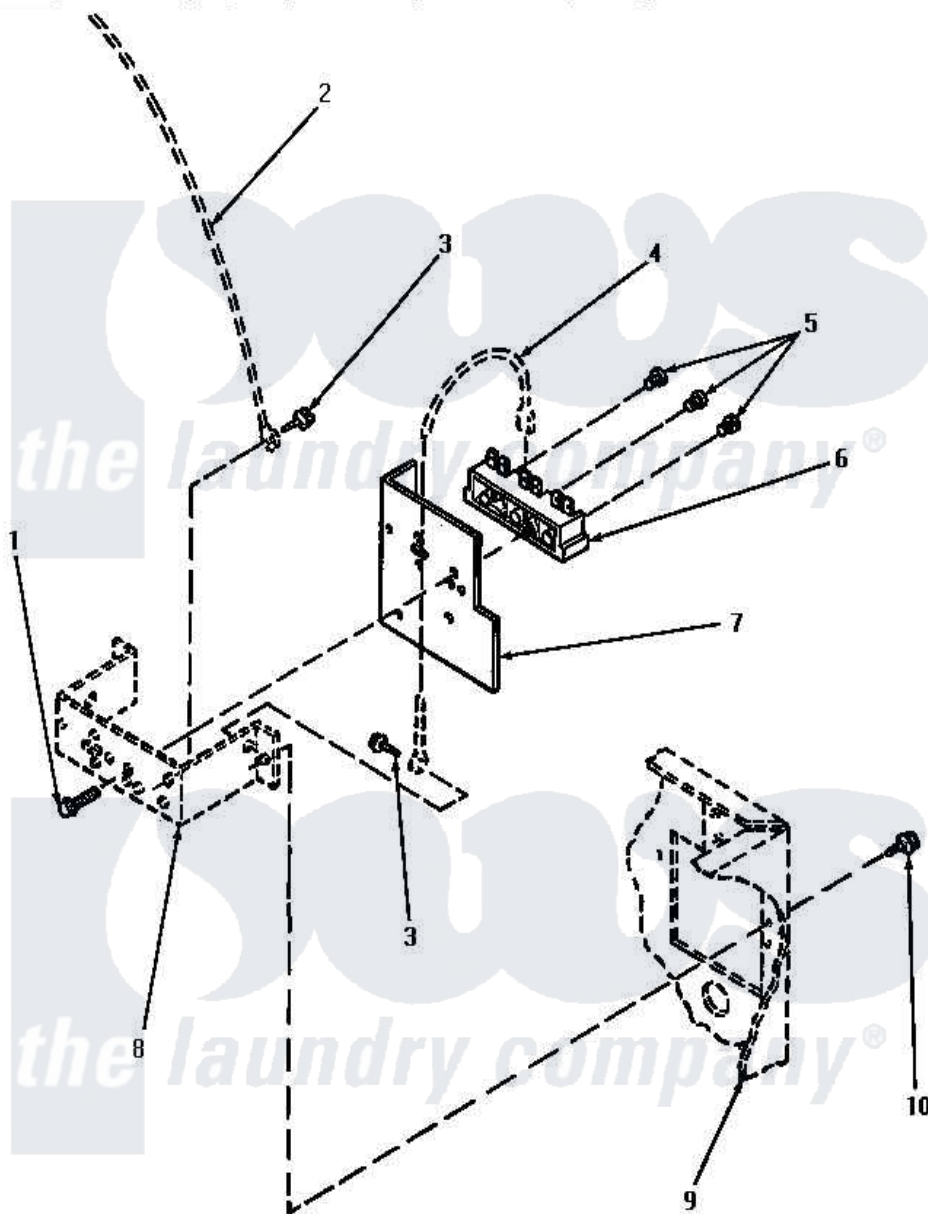

Amana NE4813 11 - TERMINAL BLOCK

Amana [Residential Amana NE4813 Dryer Parts](#) Parts Diagram 11 - TERMINAL BLOCK
 Click on the part number to view part

Item	Original Part Number	Replaced By	Status	Part Description
1	Y61200	501285		Screw, No.12 X 9/16-Pla
2	Y00000000		Not Available	SEE NOTE GROUND WIRE, GREEN
3	20530			Screw, 10-24 x 3/8 Hex
4	Y00000000		Not Available	SEE NOTE GROUND WIRE, GREEN -- (SEE NOTE 1)
5	Y61199	3400094		Screw, 10-32 X 3/8
6	61923P	61923		Block, Terminal
7	56087			Shield, Terminal Block
8	Y00000000		Not Available	SEE NOTE TERMINAL BLOCK BRACKET -- (SEE PAGE 6)
9	Y00000000		Not Available	SEE NOTE CABINET -- (SEE PAGE 9, KEY 10)
10	25723	27001200		Screw