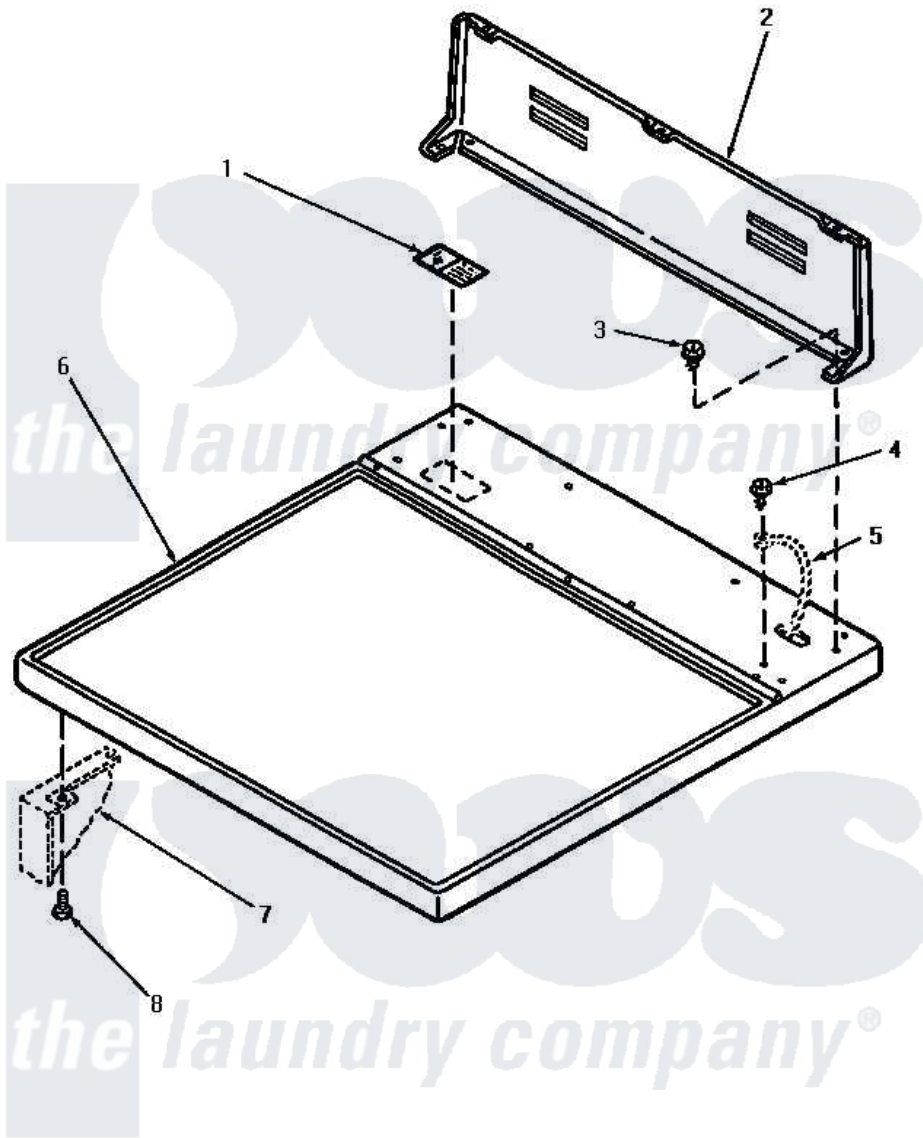

# Amana NE5513 01 - CABINET TOP & CONTROL HOOD REAR PANEL

## CABINET TOP AND CONTROL HOOD REAR PANEL

Amana [Residential Amana NE5513 Washer Parts](#) Parts Diagram 01 - CABINET TOP & CONTROL HOOD REAR PANEL  
 Click on the part number to view part

| Item | Original Part Number  | Replaced By               | Status        | Part Description            |
|------|-----------------------|---------------------------|---------------|-----------------------------|
| 1    | 24903                 |                           | Not Available | STICKER,DISCONNECT POW      |
| 2    | 59970                 |                           | Not Available | CONTROL HOOD, REAR PANEL    |
| 3    | 23962                 | <a href="#">W10116760</a> |               | Screw                       |
| 4    | <a href="#">20530</a> |                           |               | Screw, 10-24 x 3/8 Hex      |
| 5    | Y00000000             |                           | Not Available | SEE NOTE GROUND WIRE, GREEN |
| 6    | 60815H                |                           | Not Available | ASSY, TOP PANEL-DOMESTI     |
| "    | 60815L                |                           | Not Available | CABINET TOP, ALMOND         |
| "    | 60815W                |                           | Not Available | ASSY, TOP & CARTON          |
| 7    | Y00000000             |                           | Not Available | SEE NOTE CABINET            |
| 8    | 33562                 | <a href="#">27001200</a>  |               | Screw                       |