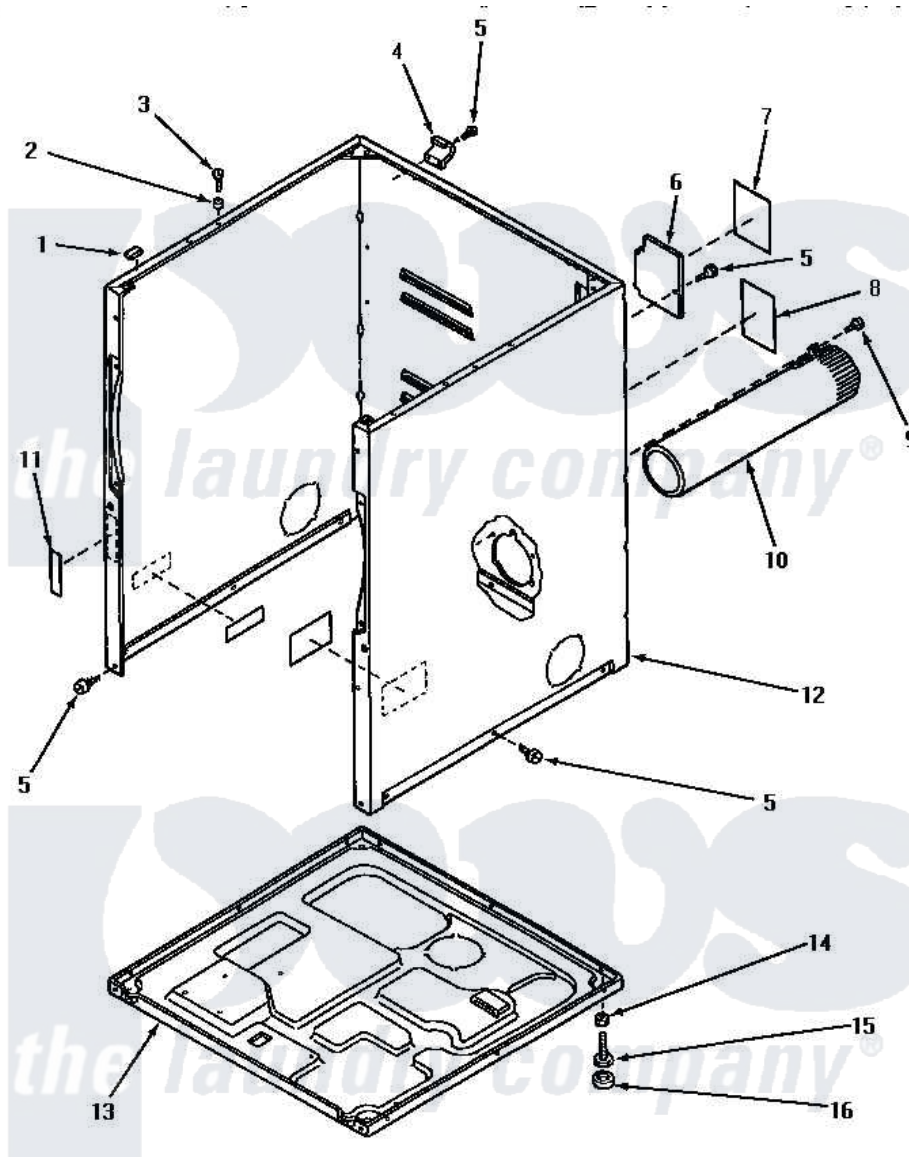

# Amana NE5513 02 - CABINET, EXHAUST DUCT & BASE

## CABINET, EXHAUST DUCT AND BASE

Amana [Residential Amana NE5513 Washer Parts](#) Parts Diagram 02 - CABINET, EXHAUST DUCT & BASE

[Click on the part number to view part](#)

Item	Original Part Number	Replaced By	Status	Part Description
1	<a href="#">Y56128</a>			Pad, Bumper
2	56079	<a href="#">505187</a>		Locator, Panel
3	32671	<a href="#">Y014874</a>		Screw, Idler Arm And Sleeve
4	60826		Not Available	HINGE, TOP
5	33562	<a href="#">27001200</a>		Screw
6	<a href="#">60821</a>			Access Cover
7	61206		Not Available	STICKER, NOTICE INSTALL
8	58866		Not Available	STICKER, WARNING-GROUND
9	Y33561	<a href="#">489464</a>		Screw
10	56118		Not Available	ASSY, EXHAUST DUCT
11	24903		Not Available	STICKER, DISCONNECT POW
12	60813PH		Not Available	CABINET, HARVEST GOLD
"	60813PW		Not Available	CABINET, WHITE
"	60813PL		Not Available	CABINET, ALMOND
13	<a href="#">60811</a>			Assembly, Base-Complete

14	20274	<a href="#">62739</a>	Nut, Lock
15	Y52696	<a href="#">Y305086</a>	Adjustable Leg And Nut
16	70282	<a href="#">Y314137</a>	Foot, Rubber