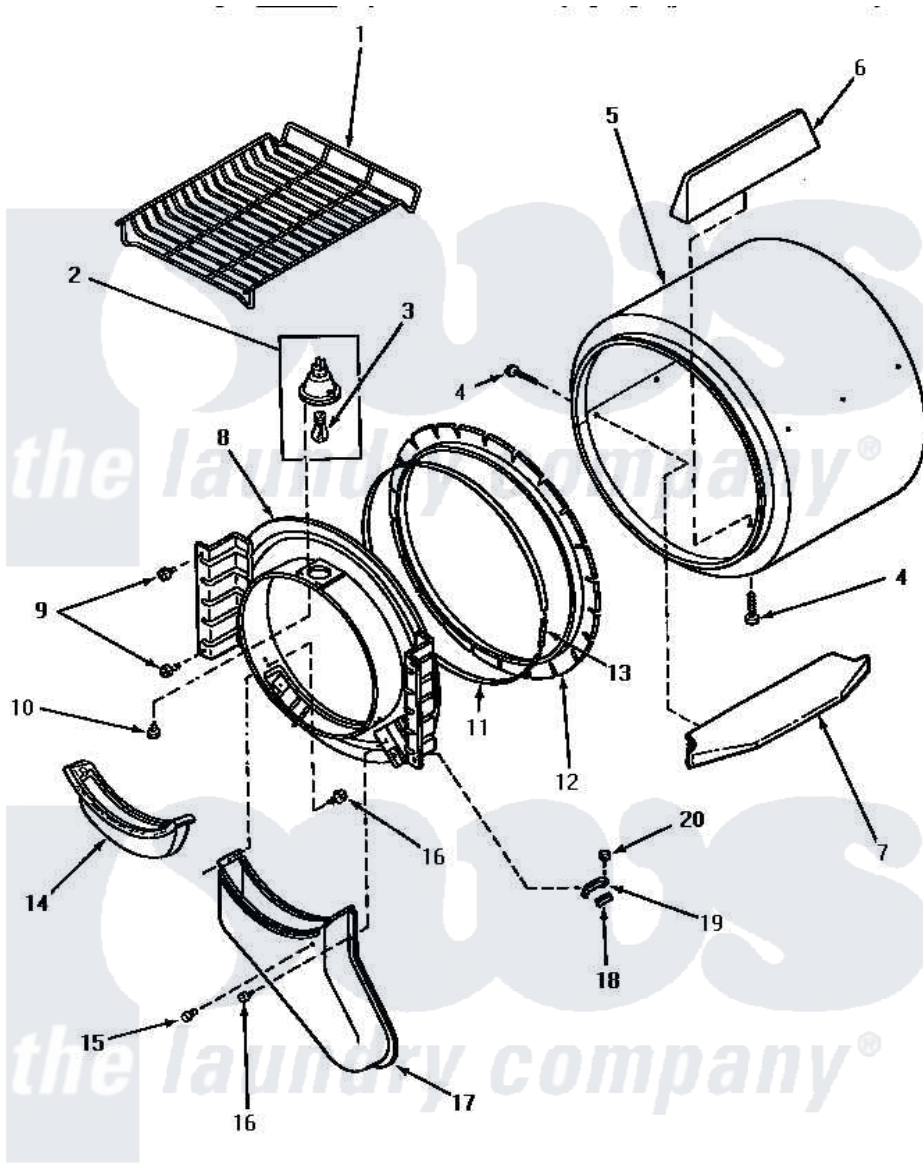

Amana NE5513 03 - FR BLKHD, AIR DUCT, FELT SEAL & CYLINDER

FRONT BULKHEAD, AIR DUCT, FELT SEAL AND CYLINDER

Amana [Residential Amana NE5513 Washer Parts](#) Parts Diagram 03 - FR BLKHD, AIR DUCT, FELT SEAL & CYLINDER

[Click on the part number to view part](#)

Item	Original Part Number	Replaced By	Status	Part Description
1	58846		Not Available	RACK, DRYING
4	56131		Not Available	SCREW, 10BT X 1 TAPPING
5	60645P		Not Available	ASSY, CYLINDER PACK
"	61073P		Not Available	ASSY, CYLINDER-WHITE
6	Y61399		Not Available	BAFFLE, CYLINDER-SHORT-
7	Y61027		Not Available	BAFFLE, CYLINDER-EXTEND
8	60774P		Not Available	ASSY BULK HEAD
9	33562	27001200		Screw
10	31260			Screw, No.8 X 3/8 Ind H
11	Y56090		Not Available	SEAL STRAP
12	56088			Assembly, Seal
13	52130	502496		Adapter, Strain Relief
14	61376P			Filter, Lint-White W/Inst.
15	56938		Not Available	BUMPER
16	Y33561	489464		Screw
17	60786			Assembly, Air Duct-Front

18 [58049](#)

Pad, Thin

19 [61448](#)

Glide, Cylinder-Rulon F

20 23962

[W10116760](#)

Screw