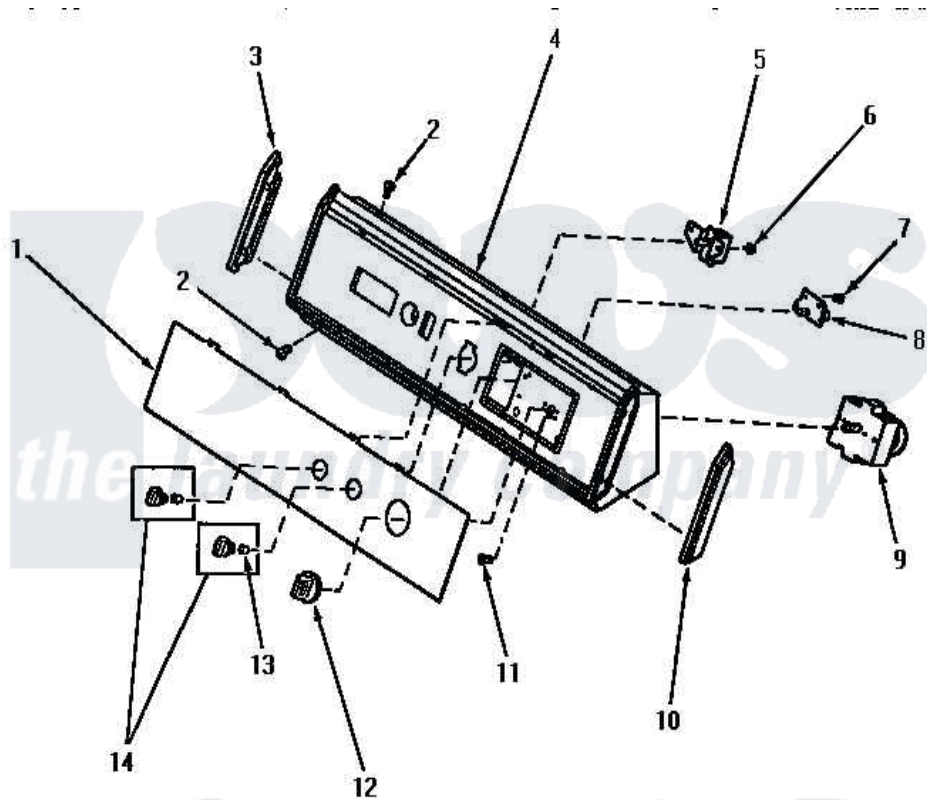

Amana NE5513 04 - GRAPHIC PANEL, CONTROL HOOD & CONTROLS

GRAPHIC PANEL, CONTROL HOOD AND CONTROLS

Amana [Residential Amana NE5513 Washer Parts](#) Parts Diagram 04 - GRAPHIC PANEL, CONTROL HOOD & CONTROLS

[Click on the part number to view part](#)

Item	Original Part Number	Replaced By	Status	Part Description
"	NOTE:		Not Available	IF DRYER IS INSTALLED IN A MANUFACTURED (MOBILE) HOME, OR IF LOCAL CODES DO NOT PERMIT GROUNDING THROUGH THE NEUTRAL, THIS WIRE WILL NOT BE ON THE DRYER. SEE I
1	59483		Not Available	GRAPHIC PANEL
2	31752		Not Available	SCREW, No. 8ABX3/4 POZIDRI
3	31249		Not Available	CAP, END-L.H.-CHROME
4	59955		Not Available	ASSY, HOOD & MOUNTING P
5	59447	500823		Signal, Rotary
6	31260			Screw, No. 8 X 3/8 Ind H
7	23962	W10116760		Screw
8	59450		Not Available	SWITCH, ROTATE-TO-START
9	59422		Not Available	TIMER, 5 CYCLE
"	61402		Not Available	TIMER, 5 CYCLE

10	31248		Cap, End-RH-Chrome
11	Y59616	90767	Screw, 8A X 3/8 HeX Washer Head Tapping
12	59791		Assembly, Timer Knob And Skir
13	10519	Not Available	RETAINER
14	31286	Not Available	ASSY,KNOB-ROTARY-BLK/O